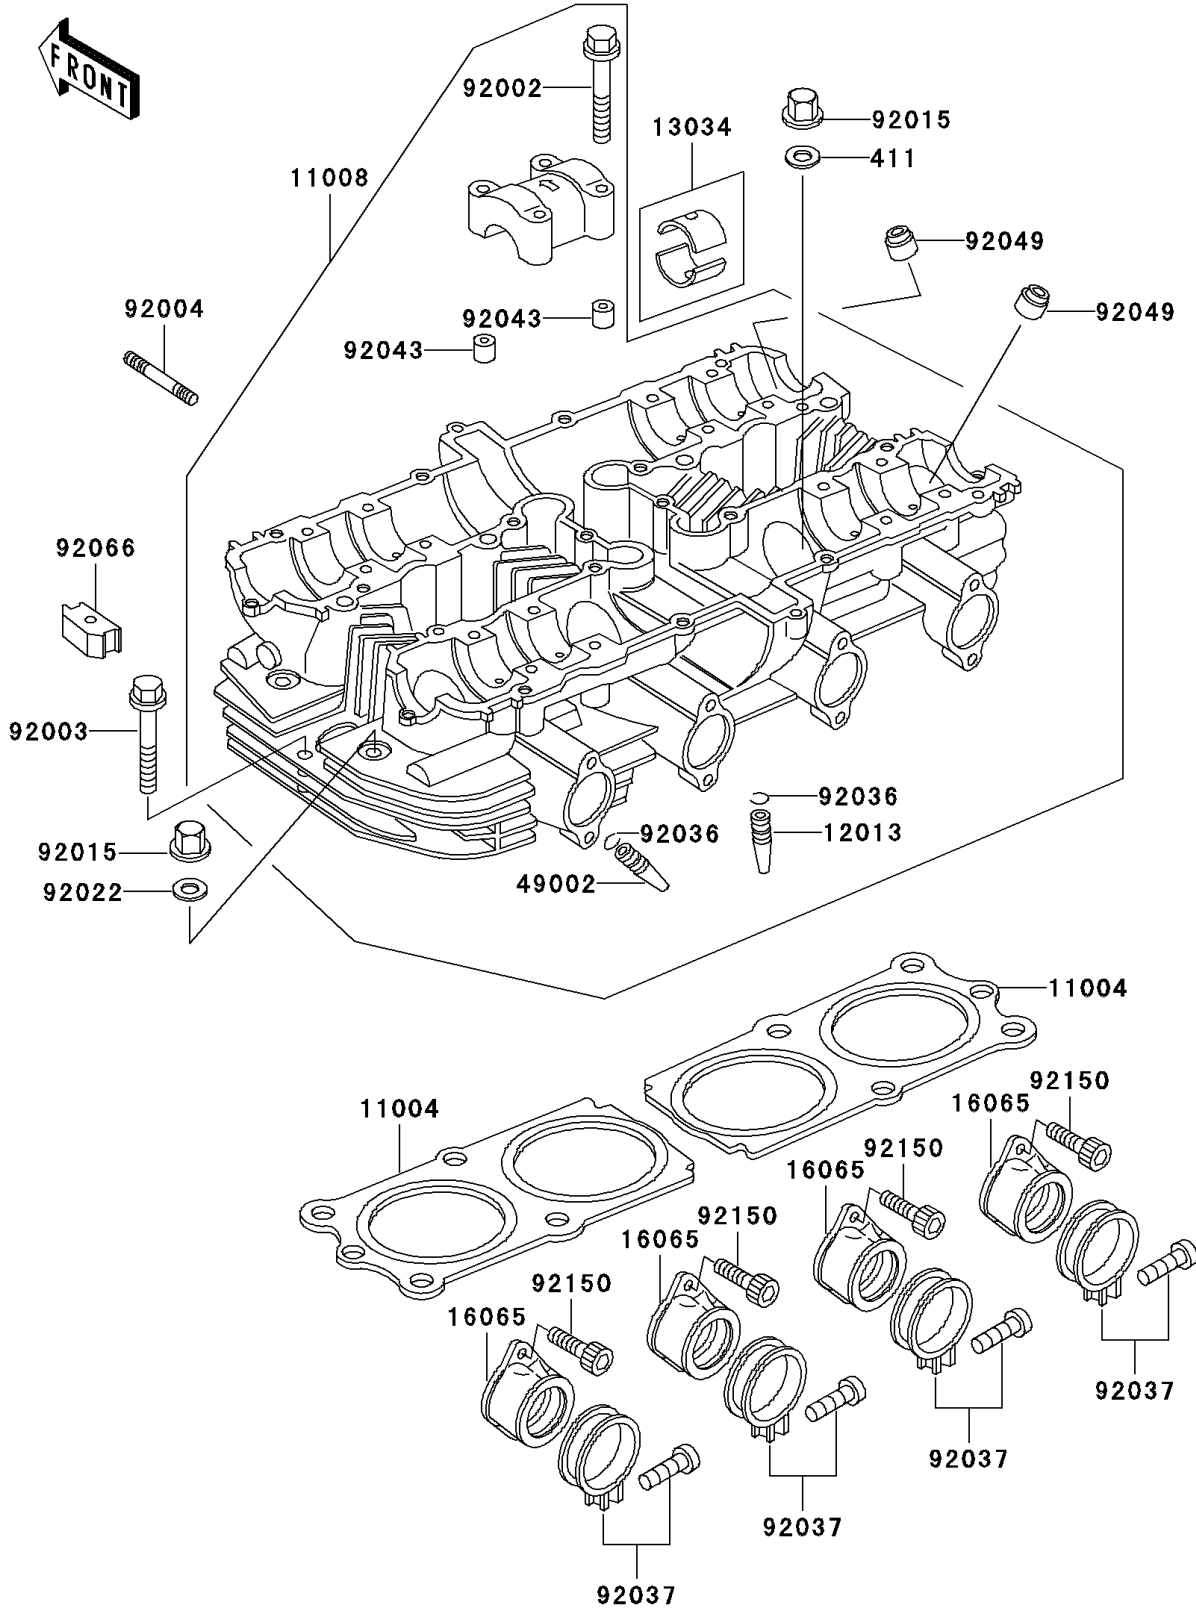

2005 Police 1000 PARTS DIAGRAM

Cylinder Head

E1111

2005 Police 1000 PARTS LIST

Cylinder Head

ITEM NAME	PART NUMBER	QUANTITY
WASHER-PLAIN,10MM (Ref # 411)	411B1000	8
GASKET-HEAD (Ref # 11004)	11004-1222	2
HEAD-COMP-CYLINDER,SILVER (Ref # 11008)	11008-1068	1
GUIDE-VALVE,INTAKE (Ref # 12013)	12013-009	4
BUSHING,CAMSHAFT (Ref # 13034)	13034-030	16
HOLDER-CARBURETOR (Ref # 16065)	16065-1135	4
GUIDE-VALVE,EXHAUST (Ref # 49002)	49002-1002	4
BOLT,6X45 (Ref # 92002)	92002-1300	16
BOLT,FLANGED,6X45 (Ref # 92003)	92003-092	2
STUD,8X30 (Ref # 92004)	92004-1121	8
NUT,FLANGED CAP,10MM (Ref # 92015)	92015-076	12
WASHER,10.5X22X1.6 (Ref # 92022)	92022-1005	4
RING-SNAP,VALVE GUIDE (Ref # 92036)	92036-023	8
CLAMP,ID=53,BLACK (Ref # 92037)	92037-1304	4
PIN,6.2X8X14 (Ref # 92043)	92043-1263	8
SEAL-OIL,RV37129.5 (Ref # 92049)	92049-016	8
PLUG,CYLINDER HEAD COVER (Ref # 92066)	92066-1552	4
BOLT,SOCKET,6X16 (Ref # 92150)	92150-1655	8