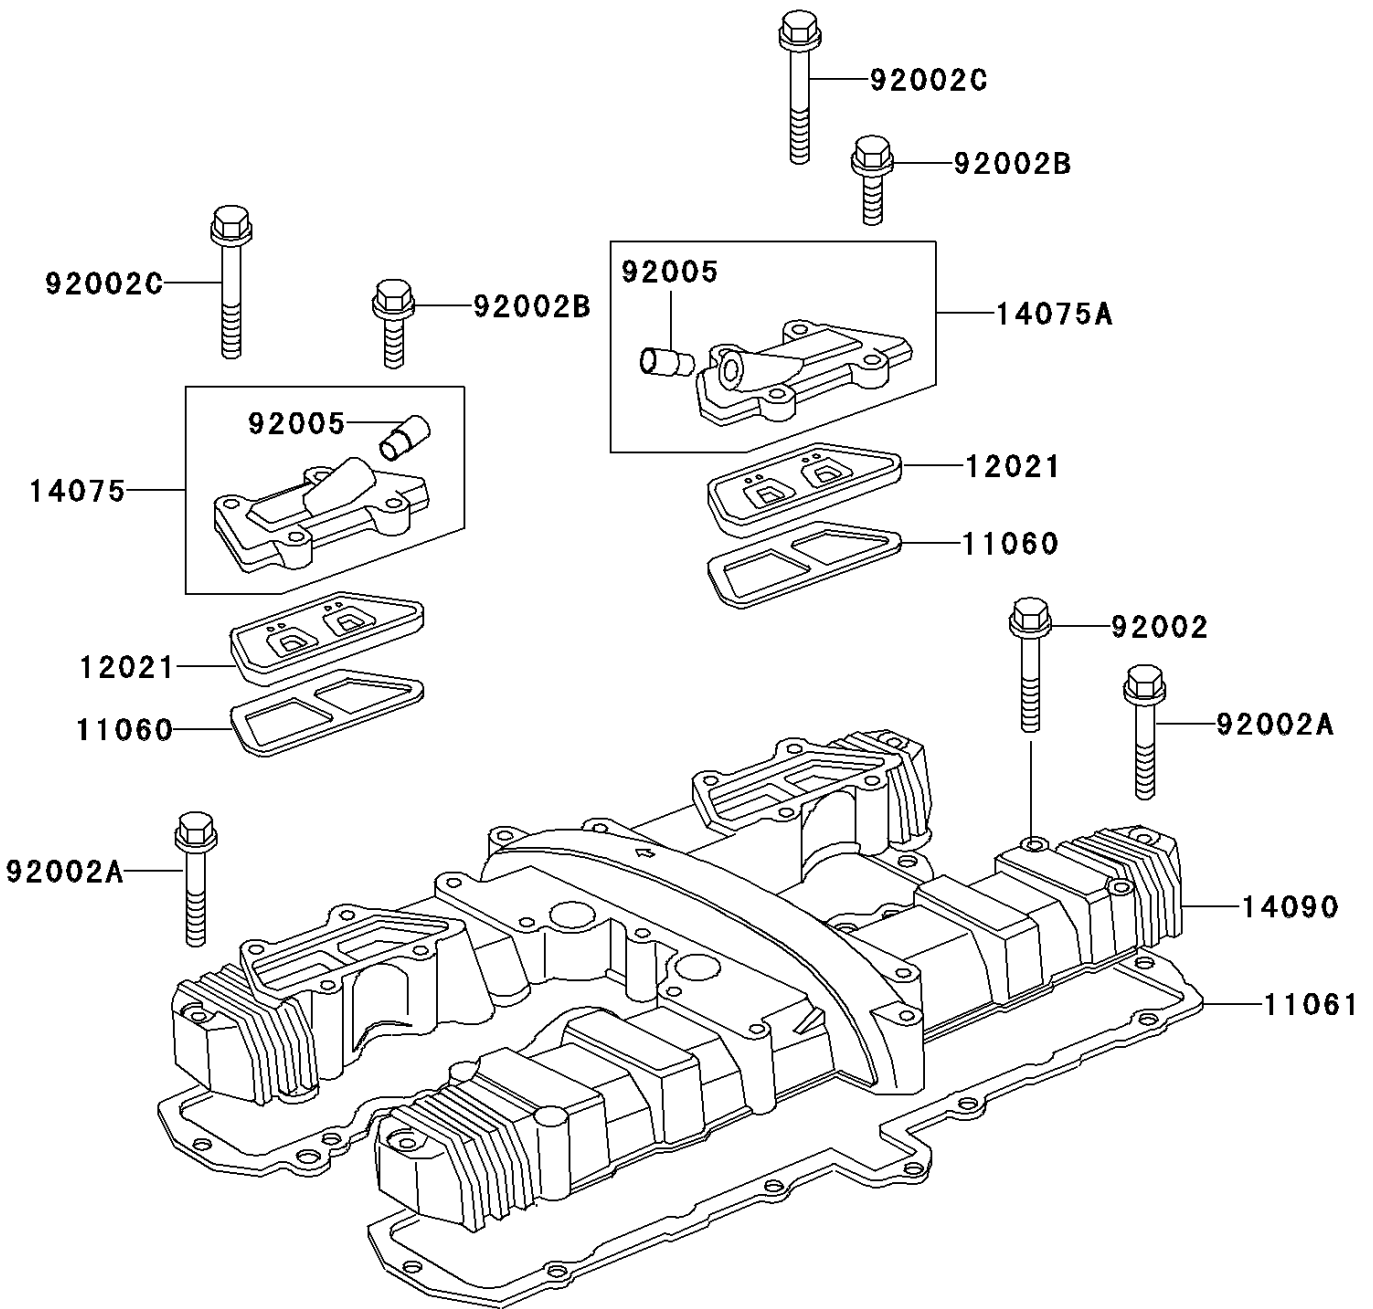

2001 Police 1000 PARTS DIAGRAM

Cylinder Head Cover

E1112

2001 Police 1000 PARTS LIST

Cylinder Head Cover

ITEM NAME	PART NUMBER	QUANTITY
GASKET, REED VALVE (Ref # 11060)	11060-1066	2
GASKET, CYLINDER HEAD COVER (Ref # 11061)	11061-1121	1
VALVE-ASSY-REED (Ref # 12021)	12021-1008	2
CAP-ASSY, REED VALVE, LH, SILVER (Ref # 14075)	14075-5018	1
CAP-ASSY, REED VALVE, RH, SILVER (Ref # 14075A)	14075-5019	1
COVER, CYLINDER HEAD, SILVER, AP (Ref # 14090)	14090-1419	1
BOLT, 6X45 (Ref # 92002)	92002-1151	16
BOLT, 6X52 (Ref # 92002A)	92002-1152	4
BOLT, 6X22 (Ref # 92002B)	92002-1154	4
BOLT, 6X70 (Ref # 92002C)	92002-1155	4
FITTING, REED VALVE (Ref # 92005)	92005-1006	2