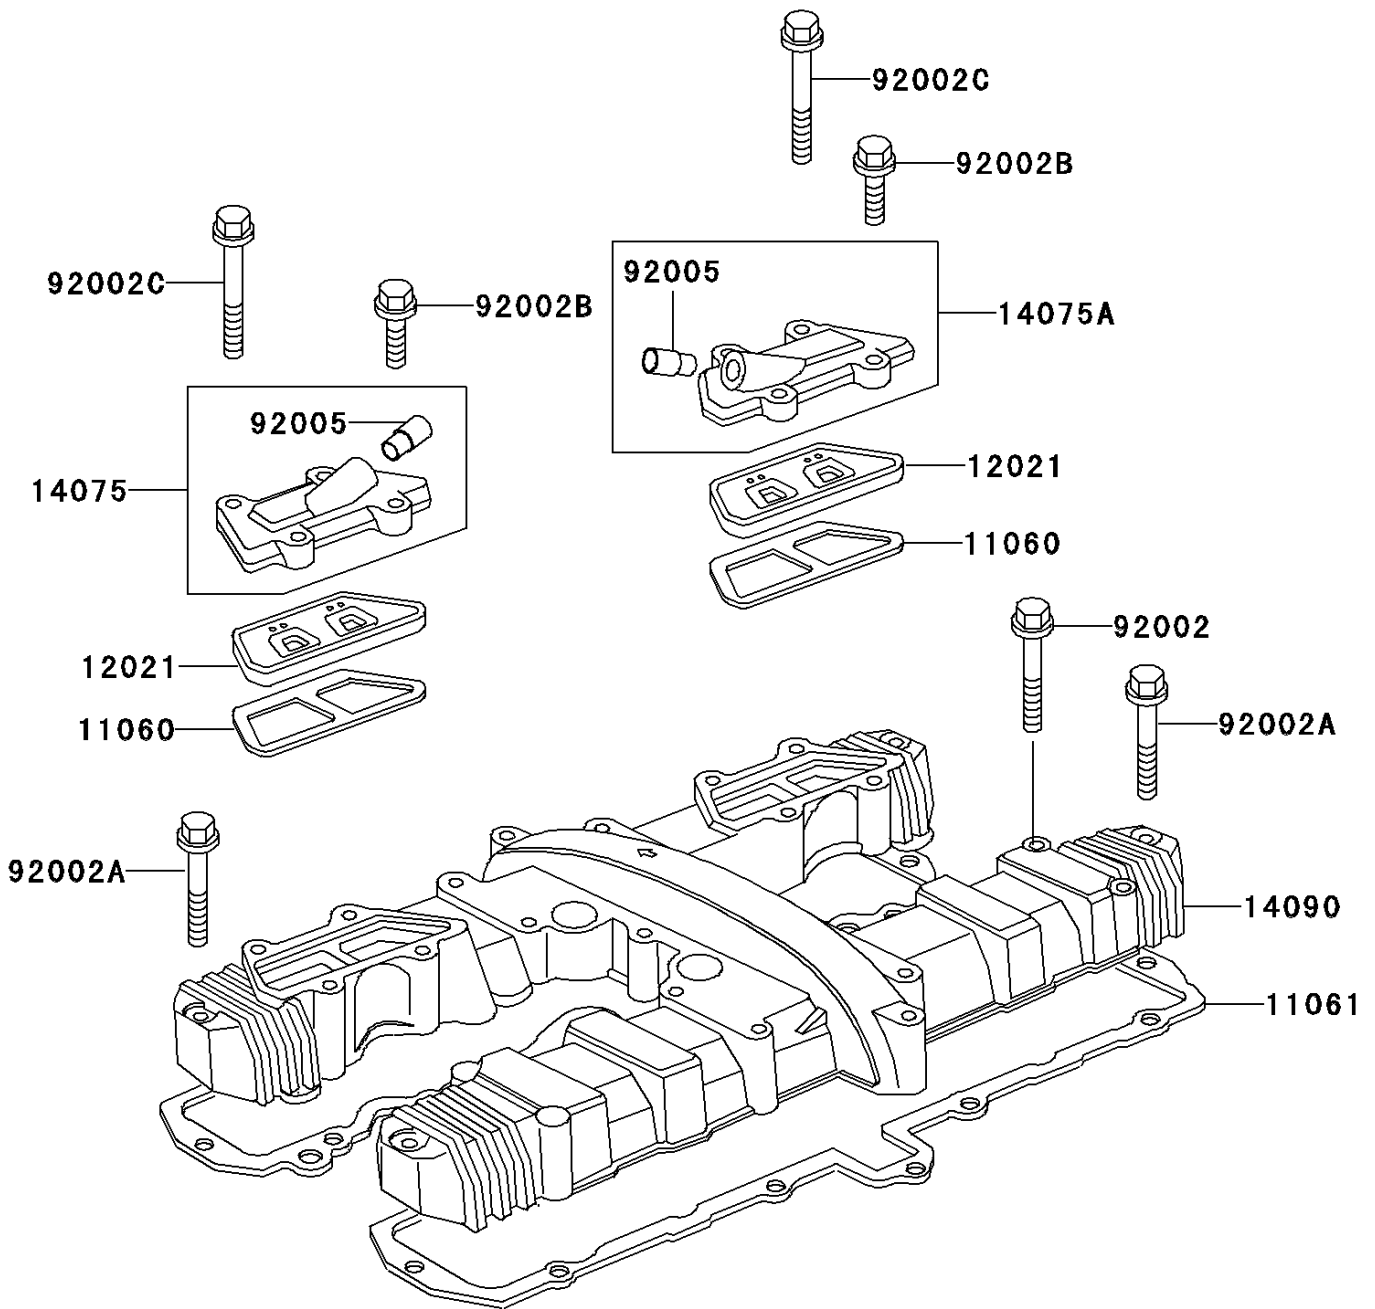

2003 Police 1000 PARTS DIAGRAM

Cylinder Head Cover

E1112

2003 Police 1000 PARTS LIST

Cylinder Head Cover

ITEM NAME	PART NUMBER	QUANTITY
GASKET, REED VALVE (Ref # 11060)	11060-1066	2
GASKET, CYLINDER HEAD COVER (Ref # 11061)	11061-1121	1
VALVE-ASSY-REED (Ref # 12021)	12021-1008	2
CAP-ASSY, REED VALVE, LH, SILVER (Ref # 14075)	14075-5018	1
CAP-ASSY, REED VALVE, RH, SILVER (Ref # 14075A)	14075-5019	1
COVER, CYLINDER HEAD, SILVER, AP (Ref # 14090)	14090-1419	1
BOLT, 6X45 (Ref # 92002)	92002-1151	16
BOLT, 6X52 (Ref # 92002A)	92002-1152	4
BOLT, 6X22 (Ref # 92002B)	92002-1154	4
BOLT, 6X70 (Ref # 92002C)	92002-1155	4
FITTING, REED VALVE (Ref # 92005)	92005-1006	2