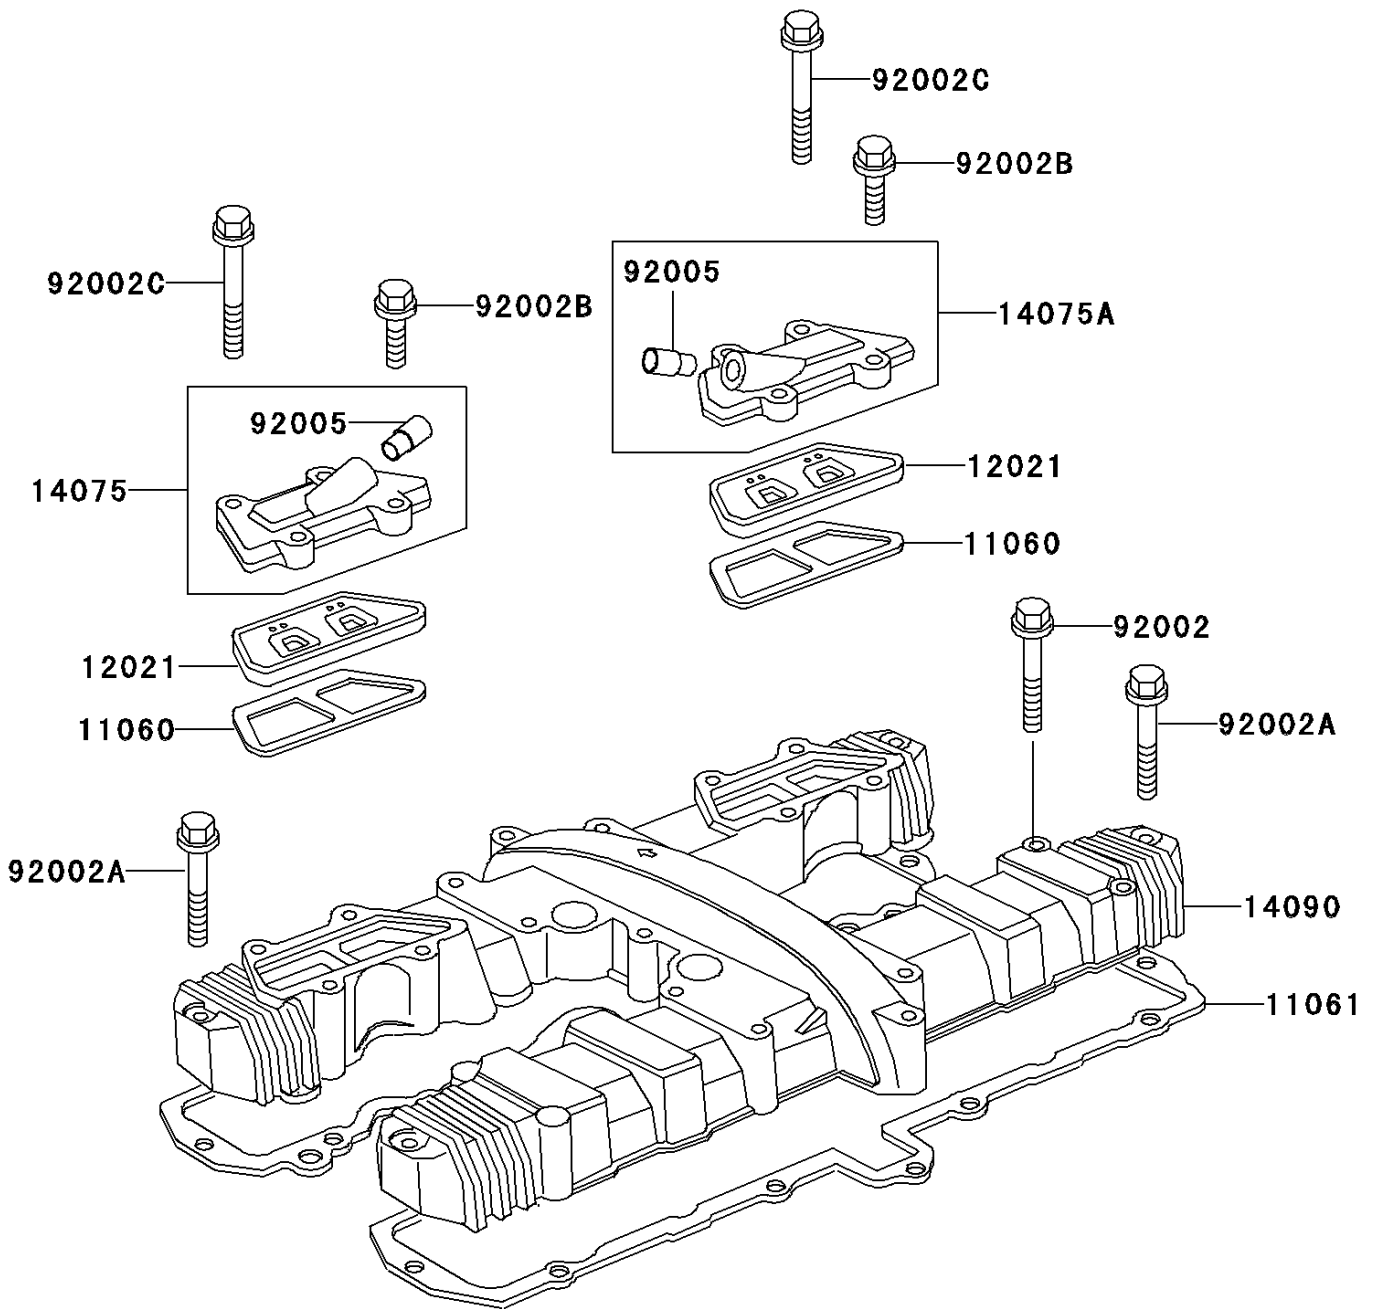

# 2005 Police 1000 PARTS DIAGRAM

Cylinder Head Cover

E1112

## 2005 Police 1000 PARTS LIST

### Cylinder Head Cover

ITEM NAME	PART NUMBER	QUANTITY
GASKET, REED VALVE (Ref # 11060)	11060-1066	2
GASKET, CYLINDER HEAD COVER (Ref # 11061)	11061-1121	1
VALVE-ASSY-REED (Ref # 12021)	12021-1008	2
CAP-ASSY, REED VALVE, LH, SILVER (Ref # 14075)	14075-5018	1
CAP-ASSY, REED VALVE, RH, SILVER (Ref # 14075A)	14075-5019	1
COVER, CYLINDER HEAD, SILVER, AP (Ref # 14090)	14090-1419	1
BOLT, 6X45 (Ref # 92002)	92002-1151	16
BOLT, 6X52 (Ref # 92002A)	92002-1152	4
BOLT, 6X22 (Ref # 92002B)	92002-1154	4
BOLT, 6X70 (Ref # 92002C)	92002-1155	4
FITTING, REED VALVE (Ref # 92005)	92005-1006	2