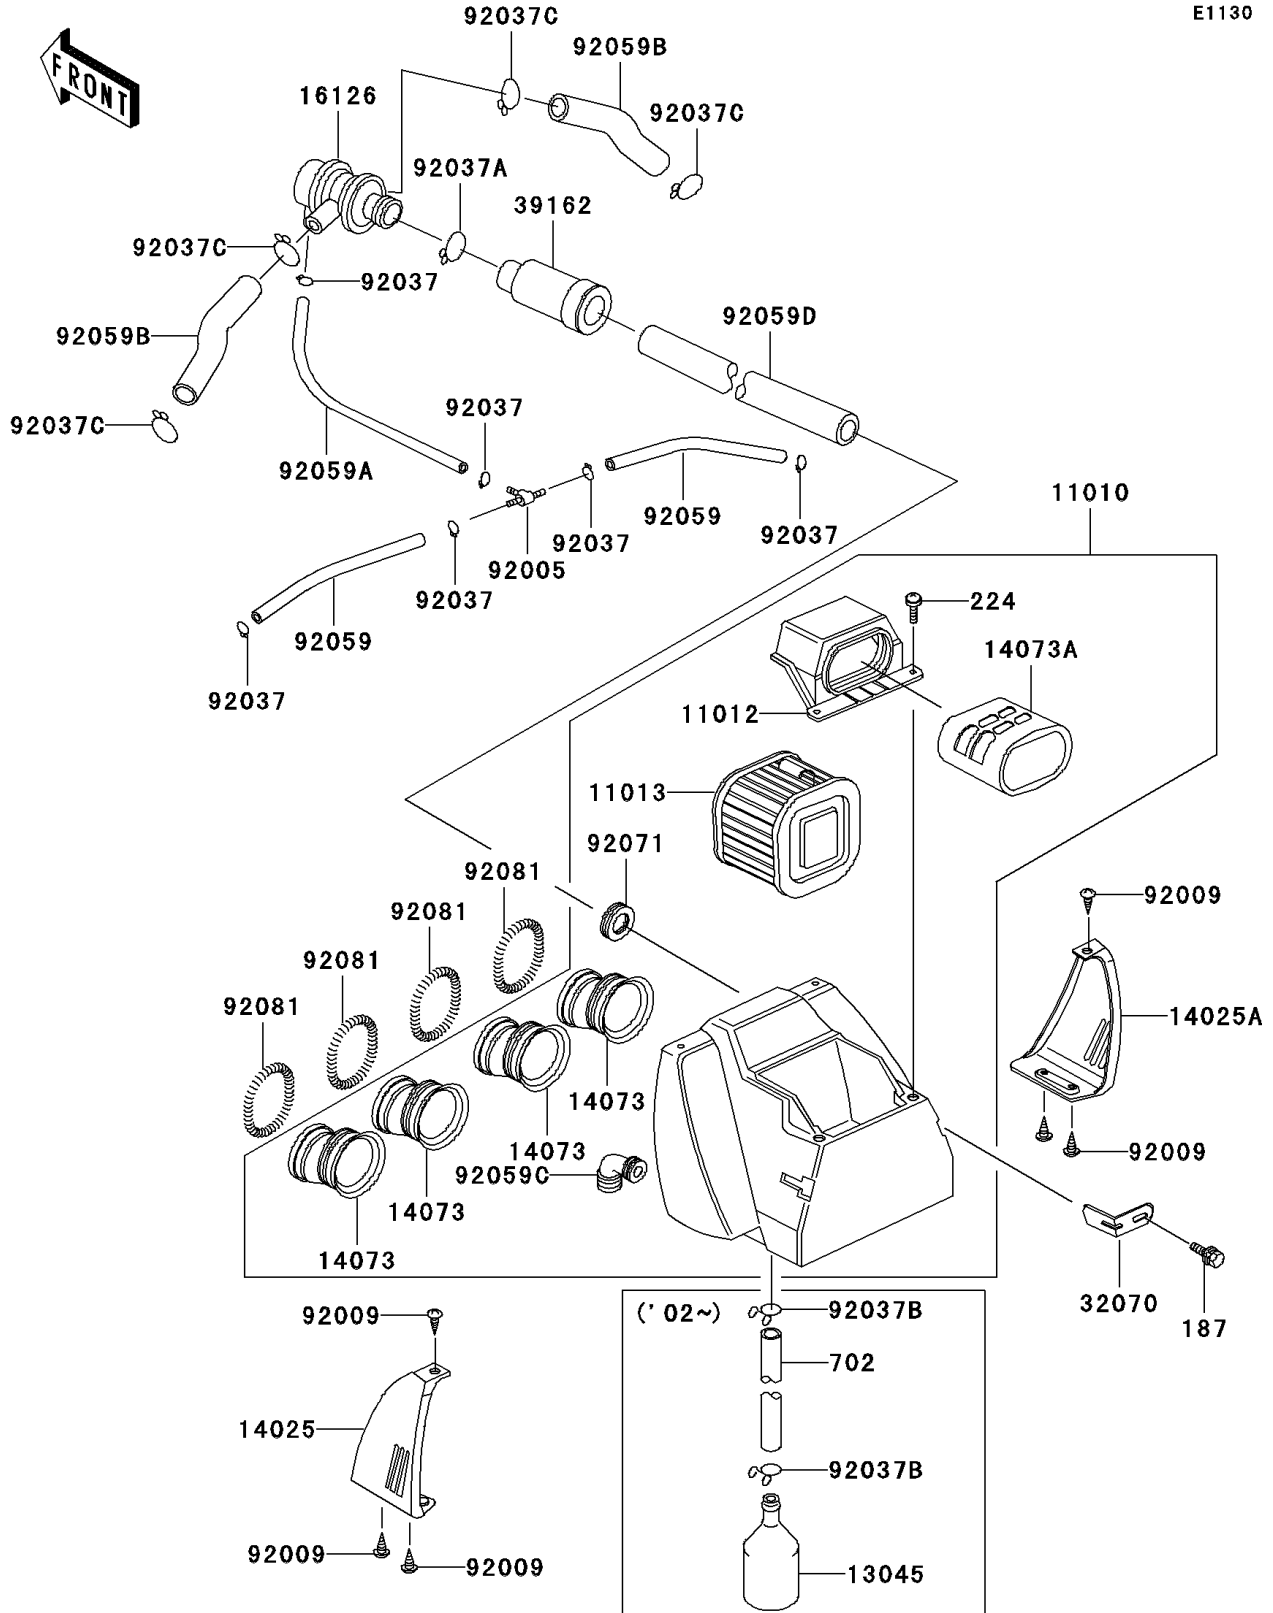

2001 Police 1000 PARTS DIAGRAM

Air Cleaner

E1130

2001 Police 1000 PARTS LIST

Air Cleaner

ITEM NAME	PART NUMBER	QUANTITY
BOLT-UPSET-WSP (Ref # 187)	187B0612	2
SCREW-PAN-WP-CROS (Ref # 224)	224B0612	2
FILTER-ASSY-AIR (Ref # 11010)	11010-1780	1
CAP,AIR FILTER (Ref # 11012)	11012-1167	1
ELEMENT-AIR FILTER (Ref # 11013)	11013-1037	1
COVER,AIR FILTER,LH (Ref # 14025)	14025-1263	1
COVER,AIR FILTER,RH (Ref # 14025A)	14025-1264	1
DUCT,AIR FILTER,OUTLET (Ref # 14073)	14073-1048	4
DUCT,AIR FILTER,INTAKE (Ref # 14073A)	14073-1049	1
VALVE,AIR SWITCH (Ref # 16126)	16126-1014	1
BRACKET,AIR FILTER (Ref # 32070)	32070-038	2
SILENCER-INTAKE (Ref # 39162)	39162-1003	1
FITTING,TUBE,T-TYPE (Ref # 92005)	92005-1017	1
SCREW,TAPPING,5X12 (Ref # 92009)	92009-1319	6
CLAMP,TUBE (Ref # 92037)	92037-072	6
CLAMP,TUBE (Ref # 92037A)	92037-1076	1
CLAMP,TUBE (Ref # 92037C)	92037-213	4
TUBE,4X9X155 (Ref # 92059)	92059-1033	2
TUBE,4X9X370 (Ref # 92059A)	92059-1132	1
TUBE,14X20X89 (Ref # 92059B)	92059-1155	2
TUBE,AIR FILTER (Ref # 92059C)	92059-1156	1
TUBE,14X20X325 (Ref # 92059D)	92059-1161	1
GROMMET,AIR FILTER (Ref # 92071)	92071-1042	1
SPRING,COIL,BLACK (Ref # 92081)	92081-1457	4