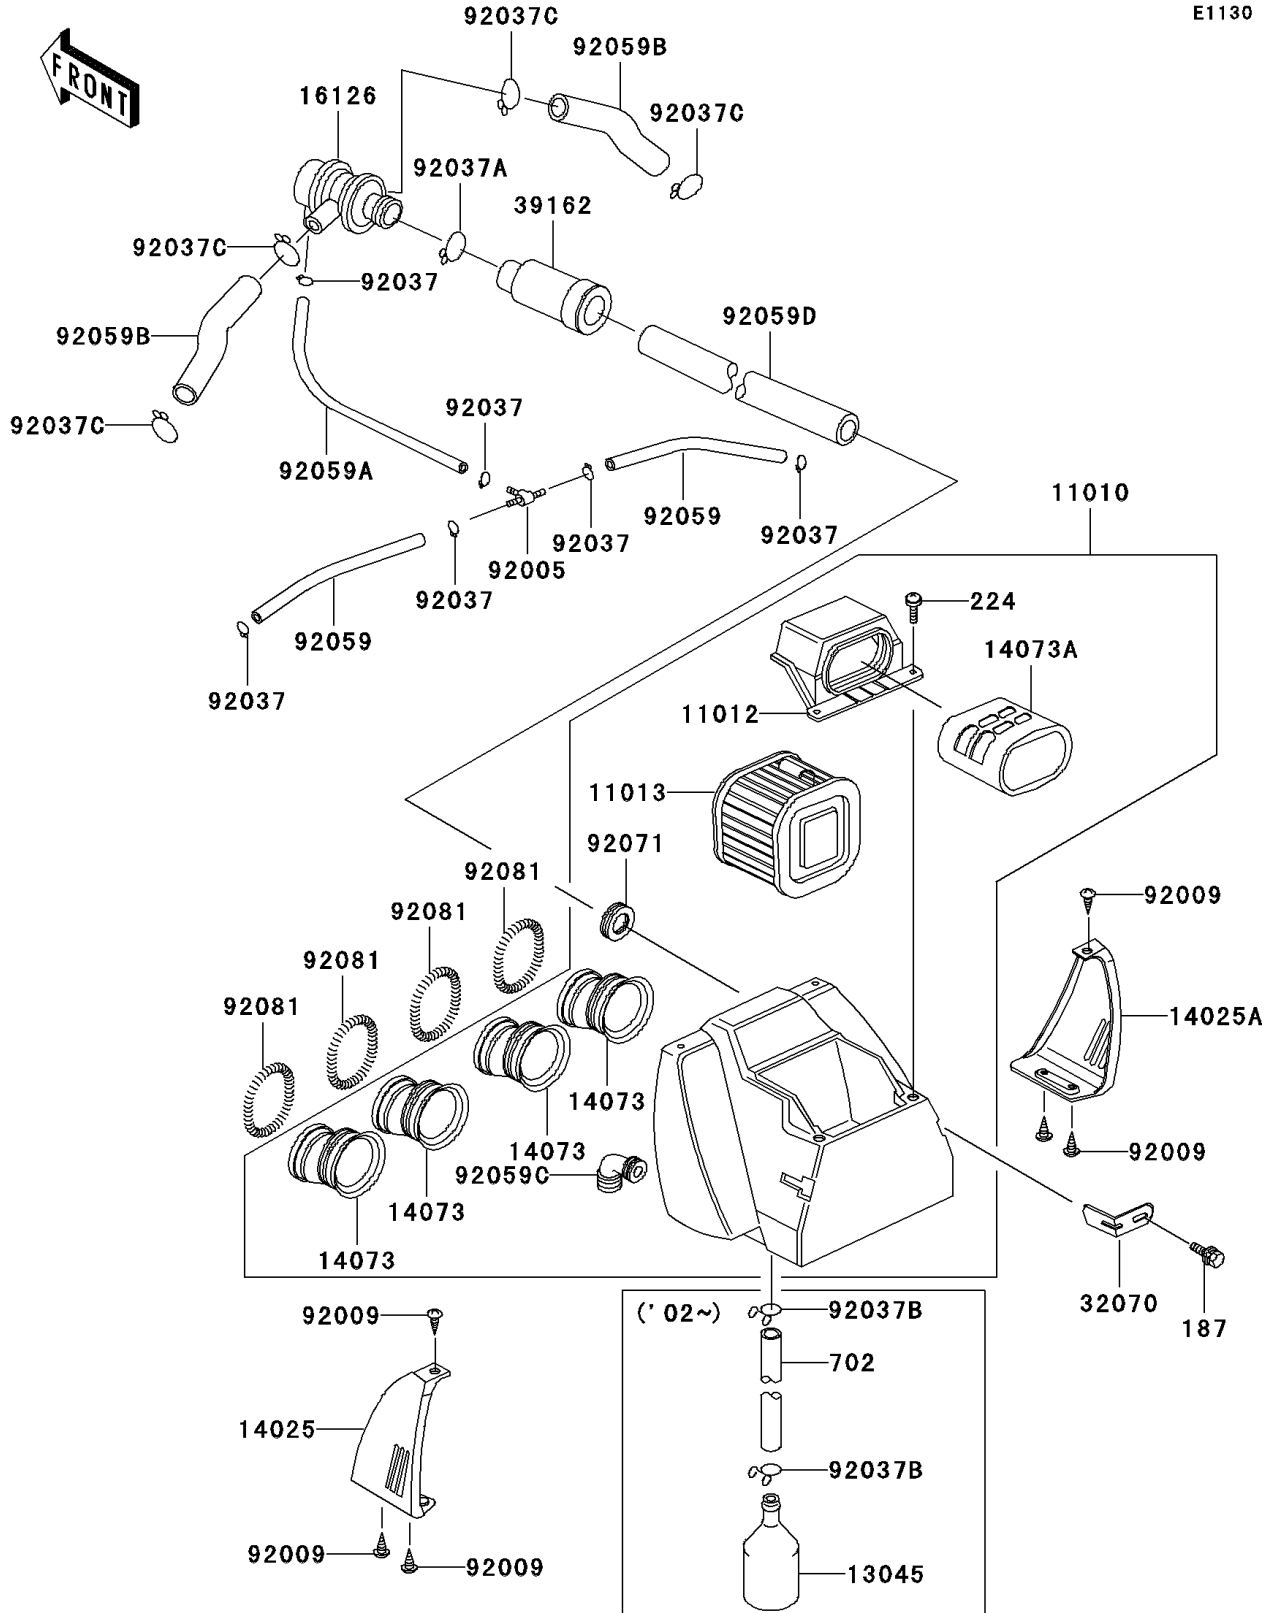

2005 Police 1000 PARTS DIAGRAM

Air Cleaner

E1130

2005 Police 1000 PARTS LIST

Air Cleaner

ITEM NAME	PART NUMBER	QUANTITY
BOLT-UPSET-WSP (Ref # 187)	187B0612	2
SCREW-PAN-WP-CROS (Ref # 224)	224B0612	2
TUBE-RUBBER,7X10X240 (Ref # 702)	702A07240	1
FILTER-ASSY-AIR (Ref # 11010)	11010-1780	1
CAP,AIR FILTER (Ref # 11012)	11012-1167	1
ELEMENT-AIR FILTER (Ref # 11013)	11013-1037	1
RECEIVER-OIL (Ref # 13045)	13045-1057	1
COVER,AIR FILTER,LH (Ref # 14025)	14025-1263	1
COVER,AIR FILTER,RH (Ref # 14025A)	14025-1264	1
DUCT,AIR FILTER,OUTLET (Ref # 14073)	14073-1048	4
DUCT,AIR FILTER,INTAKE (Ref # 14073A)	14073-1049	1
VALVE,AIR SWITCH (Ref # 16126)	16126-1014	1
BRACKET,AIR FILTER (Ref # 32070)	32070-038	2
SILENCER-INTAKE (Ref # 39162)	39162-1003	1
FITTING,TUBE,T-TYPE (Ref # 92005)	92005-1017	1
SCREW,TAPPING,5X12 (Ref # 92009)	92009-1319	6
CLAMP,TUBE (Ref # 92037)	92037-072	6
CLAMP,TUBE (Ref # 92037A)	92037-1076	1
CLAMP,TUBE (Ref # 92037B)	92037-147	2
CLAMP,TUBE (Ref # 92037C)	92037-213	4
TUBE,4X9X155 (Ref # 92059)	92059-1033	2
TUBE,4X9X370 (Ref # 92059A)	92059-1132	1
TUBE,14X20X89 (Ref # 92059B)	92059-1155	2
TUBE,AIR FILTER (Ref # 92059C)	92059-1156	1
TUBE,14X20X325 (Ref # 92059D)	92059-1161	1
GROMMET,AIR FILTER (Ref # 92071)	92071-1042	1
SPRING,COIL,BLACK (Ref # 92081)	92081-1457	4