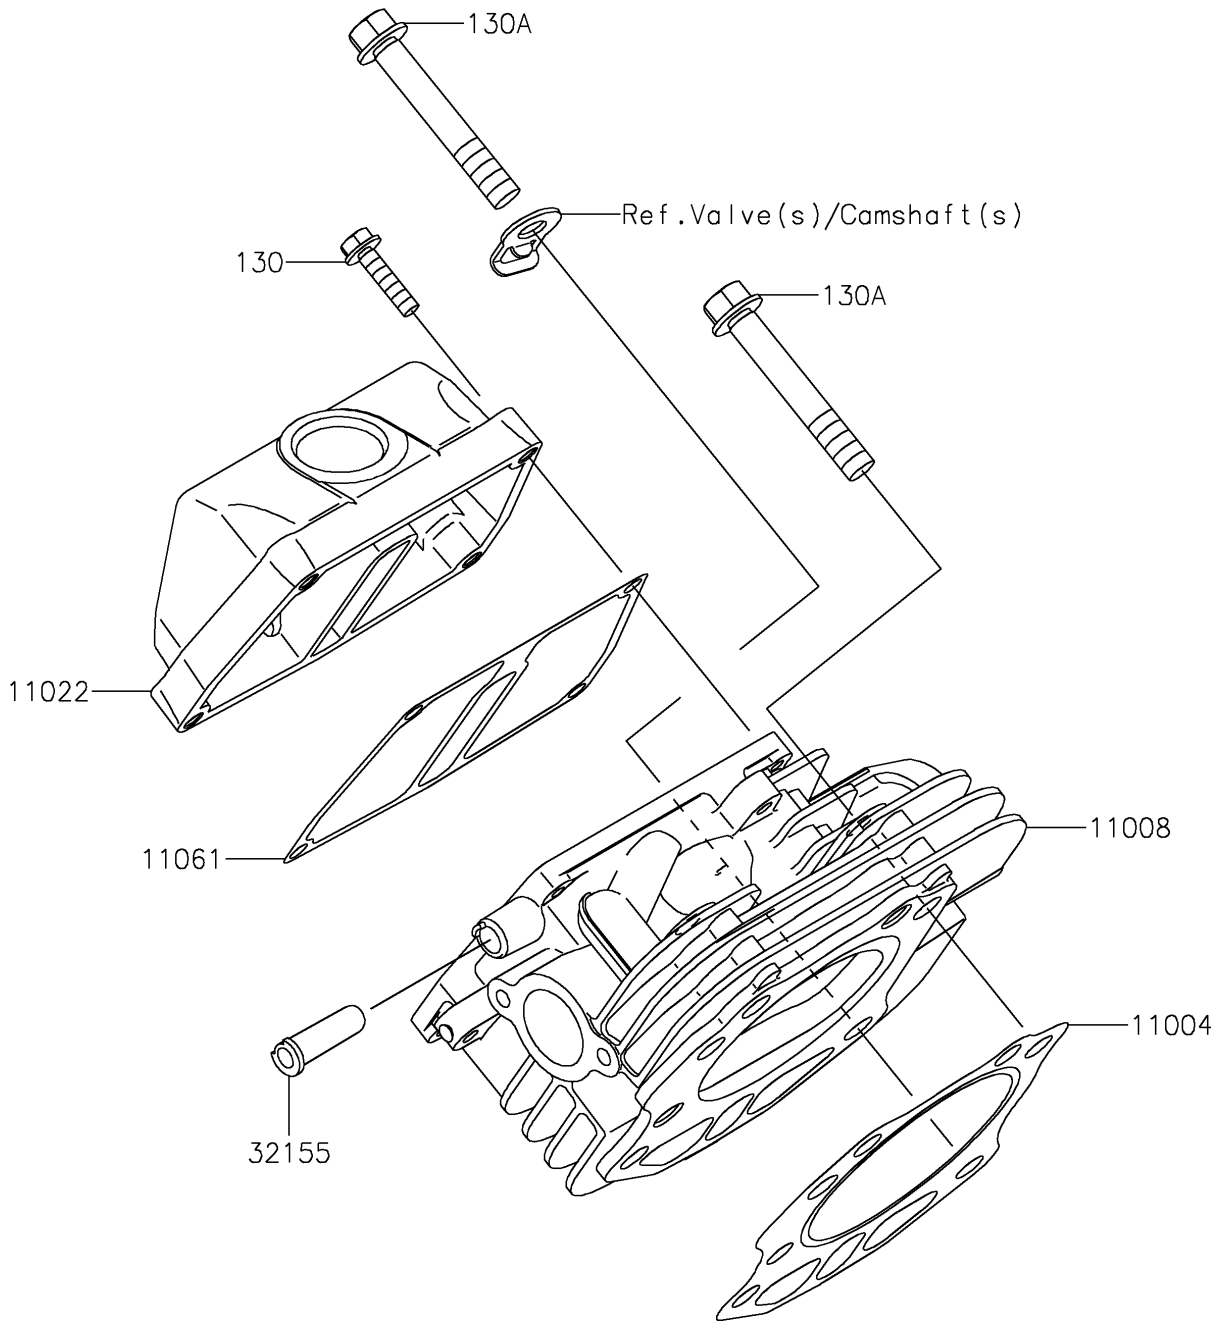

2017 MULE SX™ 4x4 PARTS DIAGRAM

Cylinder Head

E1111

2017 MULE SX™ 4x4 PARTS LIST

Cylinder Head

ITEM NAME	PART NUMBER	QUANTITY
-----------	-------------	----------