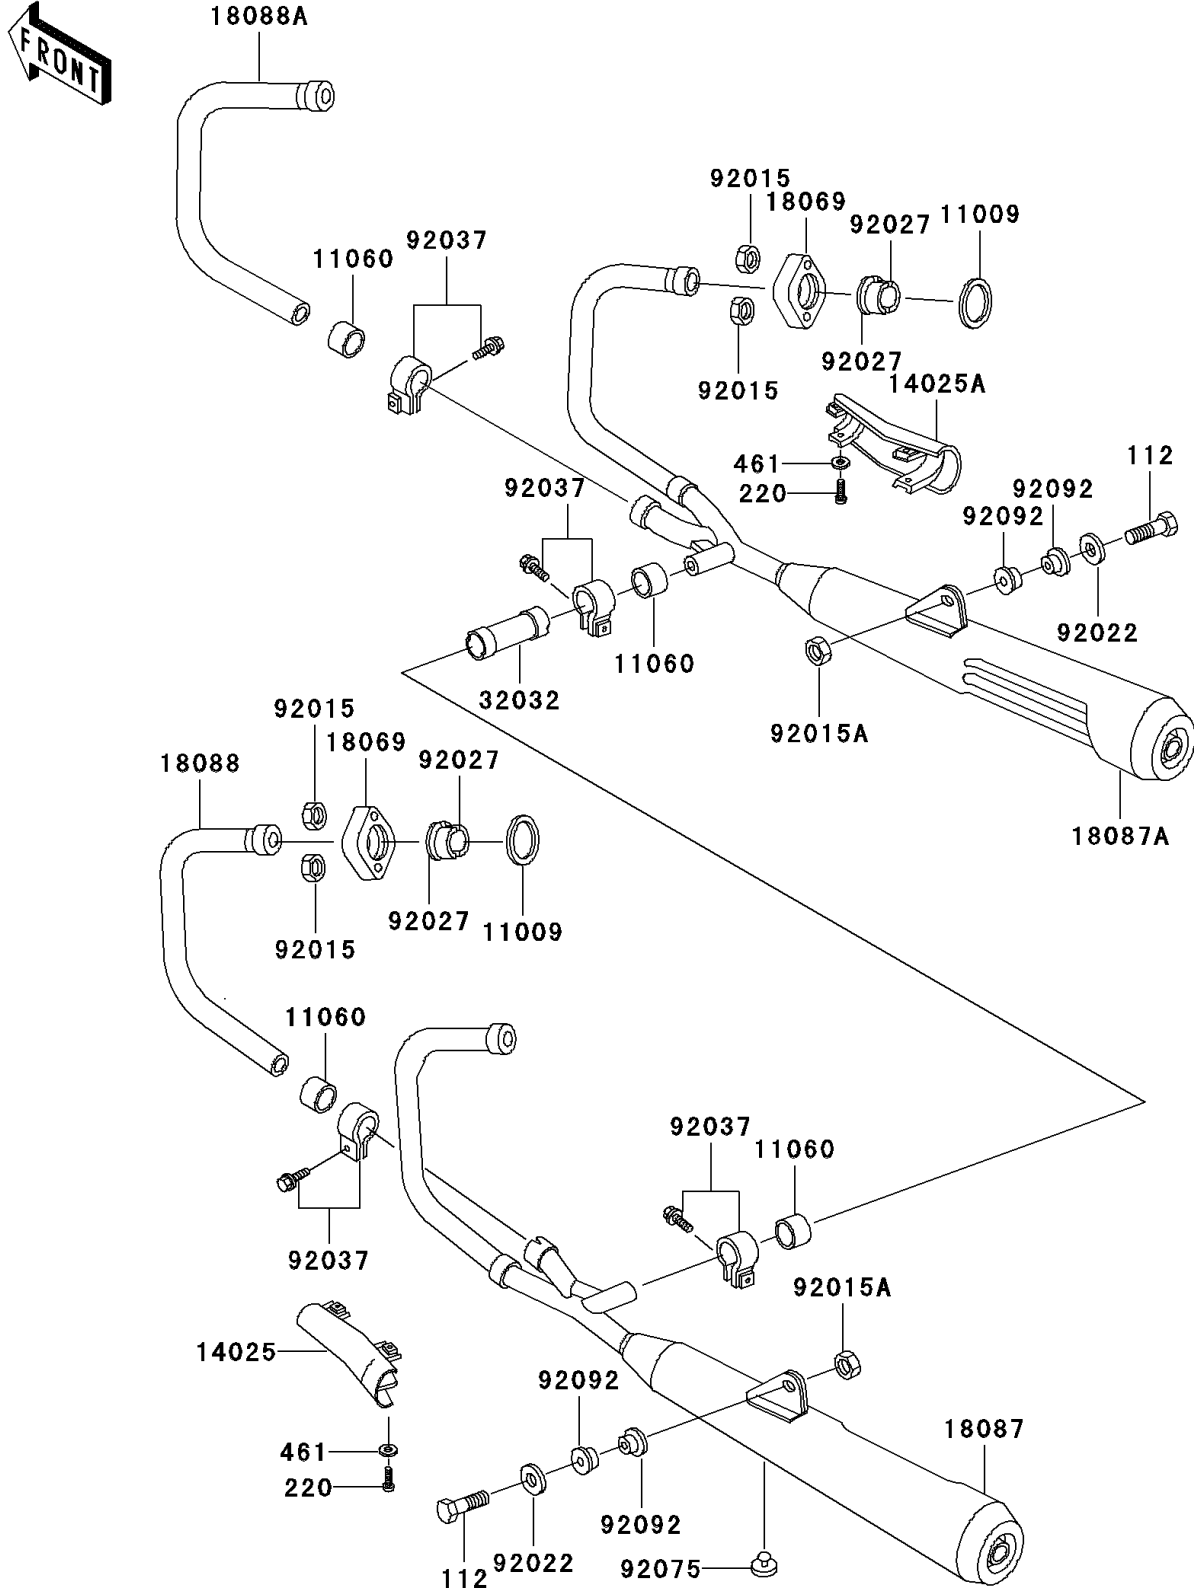

2005 Police 1000 PARTS DIAGRAM

Muffler(s)

E1140

2005 Police 1000 PARTS LIST

Muffler(s)

ITEM NAME	PART NUMBER	QUANTITY
BOLT-UPSET (Ref # 112)	112N1055	2
SCREW-PAN-CROS (Ref # 220)	220X0645	4
WASHER-SPRING,6MM (Ref # 461)	461F0600	4
GASKET,EXHAUST PIPE HOLDER (Ref # 11009)	11009-1906	4
GASKET,MANIFOLD EXHAUST (Ref # 11060)	11060-1068	4
COVER,MUFFLER,LH (Ref # 14025)	14025-1355	1
COVER,MUFFLER,RH (Ref # 14025A)	14025-1356	1
HOLDER-EXHAUST PIPE (Ref # 18069)	18069-1015	4
MUFFLER,LH (Ref # 18087)	18087-1149	1
MUFFLER,RH (Ref # 18087A)	18087-1150	1
PIPE-EXHAUST,LH (Ref # 18088)	18088-1143	1
PIPE-EXHAUST,RH (Ref # 18088A)	18088-1145	1
PIPE,MUFFLER CONNECTING (Ref # 32032)	32032-1676	1
NUT,8MM (Ref # 92015)	92015-1398	8
NUT,LOCK,10MM (Ref # 92015A)	92015-1962	2
WASHER (Ref # 92022)	92022-289	2
COLLAR,EXHAUST PIPE (Ref # 92027)	92027-1300	8
CLAMP,MUFFLER (Ref # 92037)	92037-1258	4
DAMPER (Ref # 92075)	92075-015	1
BUSHING-RUBBER,MUFFLER FITTING (Ref # 92092)	92092-010	4