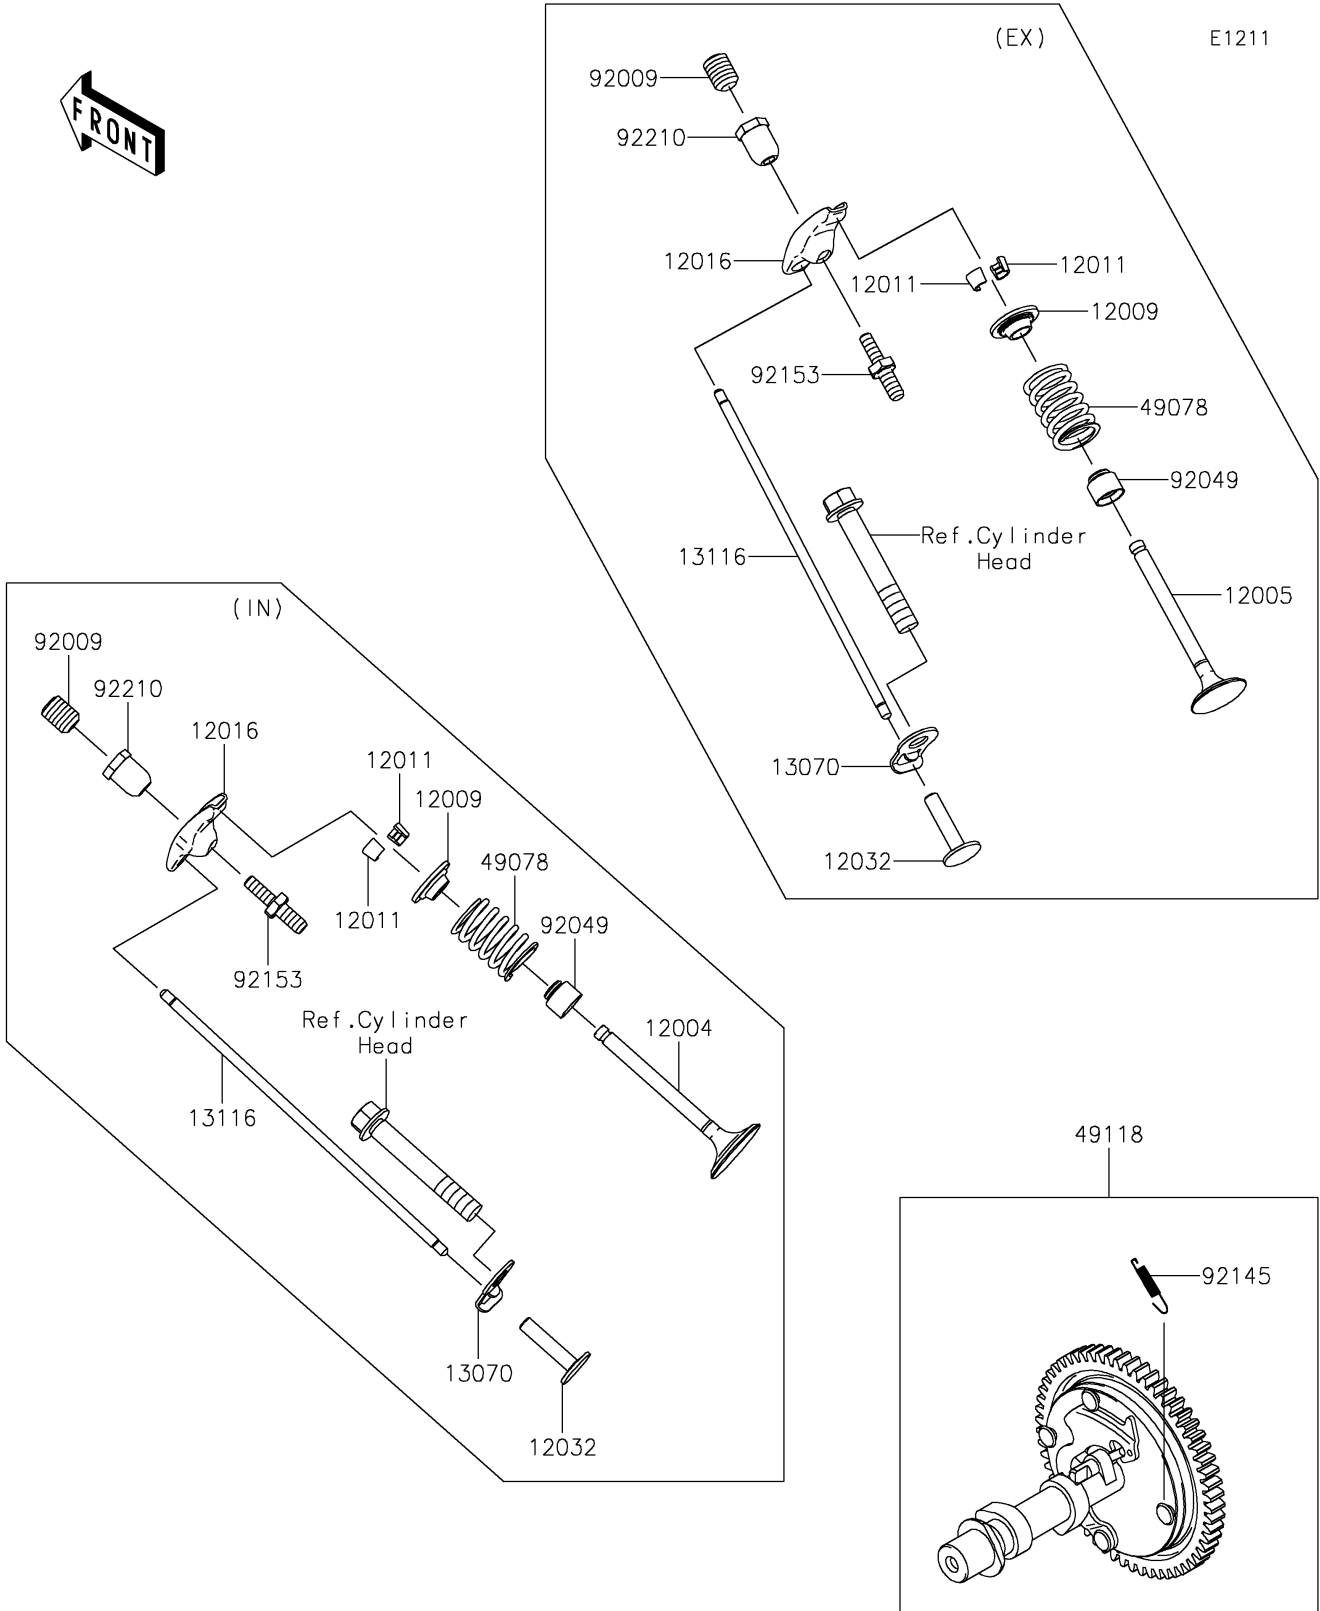

2017 Mule SX 4X4 PARTS DIAGRAM

Valve(s)/Camshaft(s)

2017 Mule SX 4X4 PARTS LIST

Valve(s)/Camshaft(s)

ITEM NAME	PART NUMBER	QUANTITY
VALVE-INTAKE (Ref # 12004)	12004-7004	1
VALVE-EXHAUST (Ref # 12005)	12005-7013	1
RETAINER-VALVE SPRING (Ref # 12009)	12009-7004	2
COLLET (Ref # 12011)	12011-2052	4
ARM-ROCKER (Ref # 12016)	12016-7007	2
TAPPET (Ref # 12032)	12032-7001	2
GUIDE,ROD-PUSH (Ref # 13070)	13070-7012	2
ROD-PUSH (Ref # 13116)	13116-7004	2
SPRING-ENGINE VALVE (Ref # 49078)	49078-7003	2
CAMSHAFT-COMP (Ref # 49118)	49118-0873	1
SCREW (Ref # 92009)	92009-2341	2
SEAL-OIL,7X15X13 (Ref # 92049)	92049-7020	2
SPRING (Ref # 92145)	92145-1653	1
BOLT (Ref # 92153)	92153-7019	2
NUT,M6 (Ref # 92210)	92210-7033	2