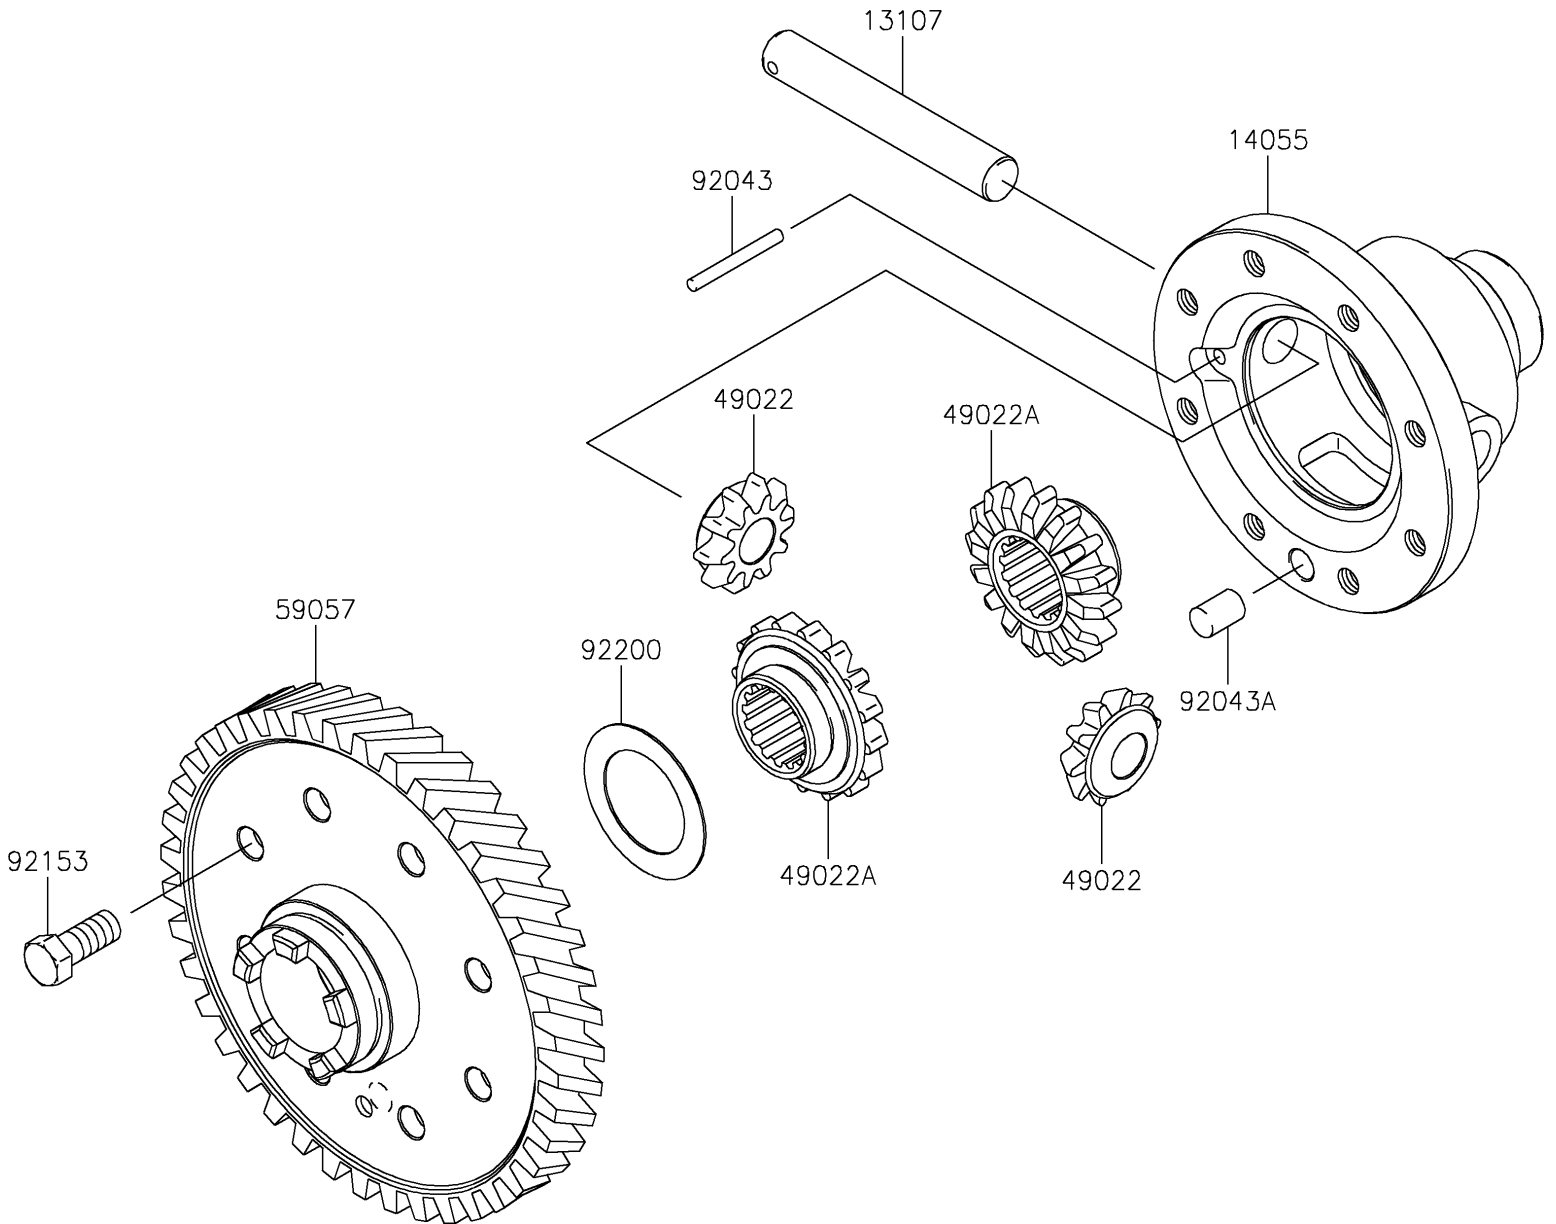

# 2017 MULE SX™ 4x4 PARTS DIAGRAM

Differential

E1451

## 2017 MULE SX™ 4x4 PARTS LIST

### Differential

ITEM NAME	PART NUMBER	QUANTITY
SHAFT,DIFF-GEAR CASE (Ref # 13107)	13107-0042	1
CASE-GEAR,DIFF (Ref # 14055)	14055-0016	1
GEAR-BEVEL,10T (Ref # 49022)	49022-0572	2
GEAR-BEVEL,16T (Ref # 49022A)	49022-0573	2
GEAR-HELICAL,64T (Ref # 59057)	59057-0005	1
PIN,4X37.8 (Ref # 92043)	92043-0052	1
PIN,10X14 (Ref # 92043A)	92043-1506	1
BOLT,10X22 (Ref # 92153)	92153-0590	8
WASHER (Ref # 92200)	92200-1077	1