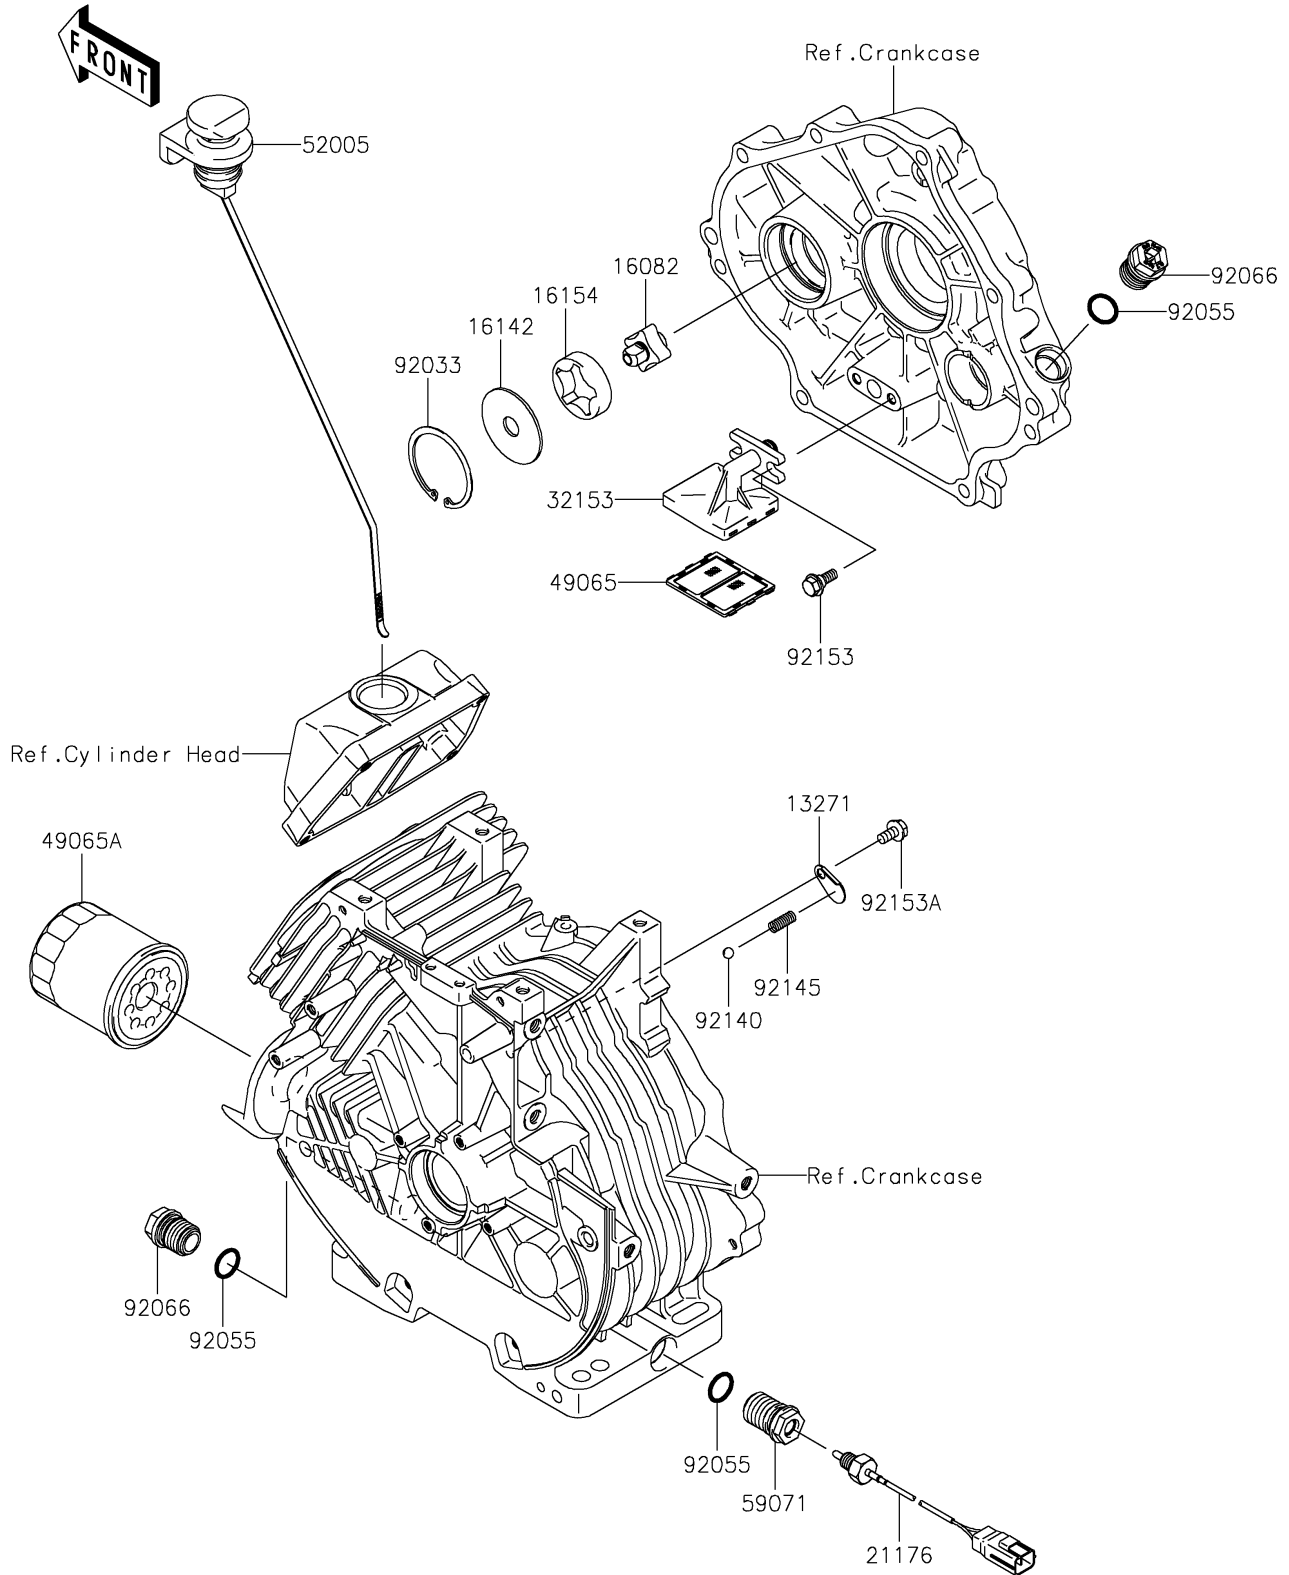

2017 MULE SX™ 4x4 PARTS DIAGRAM

Oil Pump/Oil Filter

E1710

2017 MULE SX™ 4x4 PARTS LIST

Oil Pump/Oil Filter

ITEM NAME	PART NUMBER	QUANTITY
-----------	-------------	----------