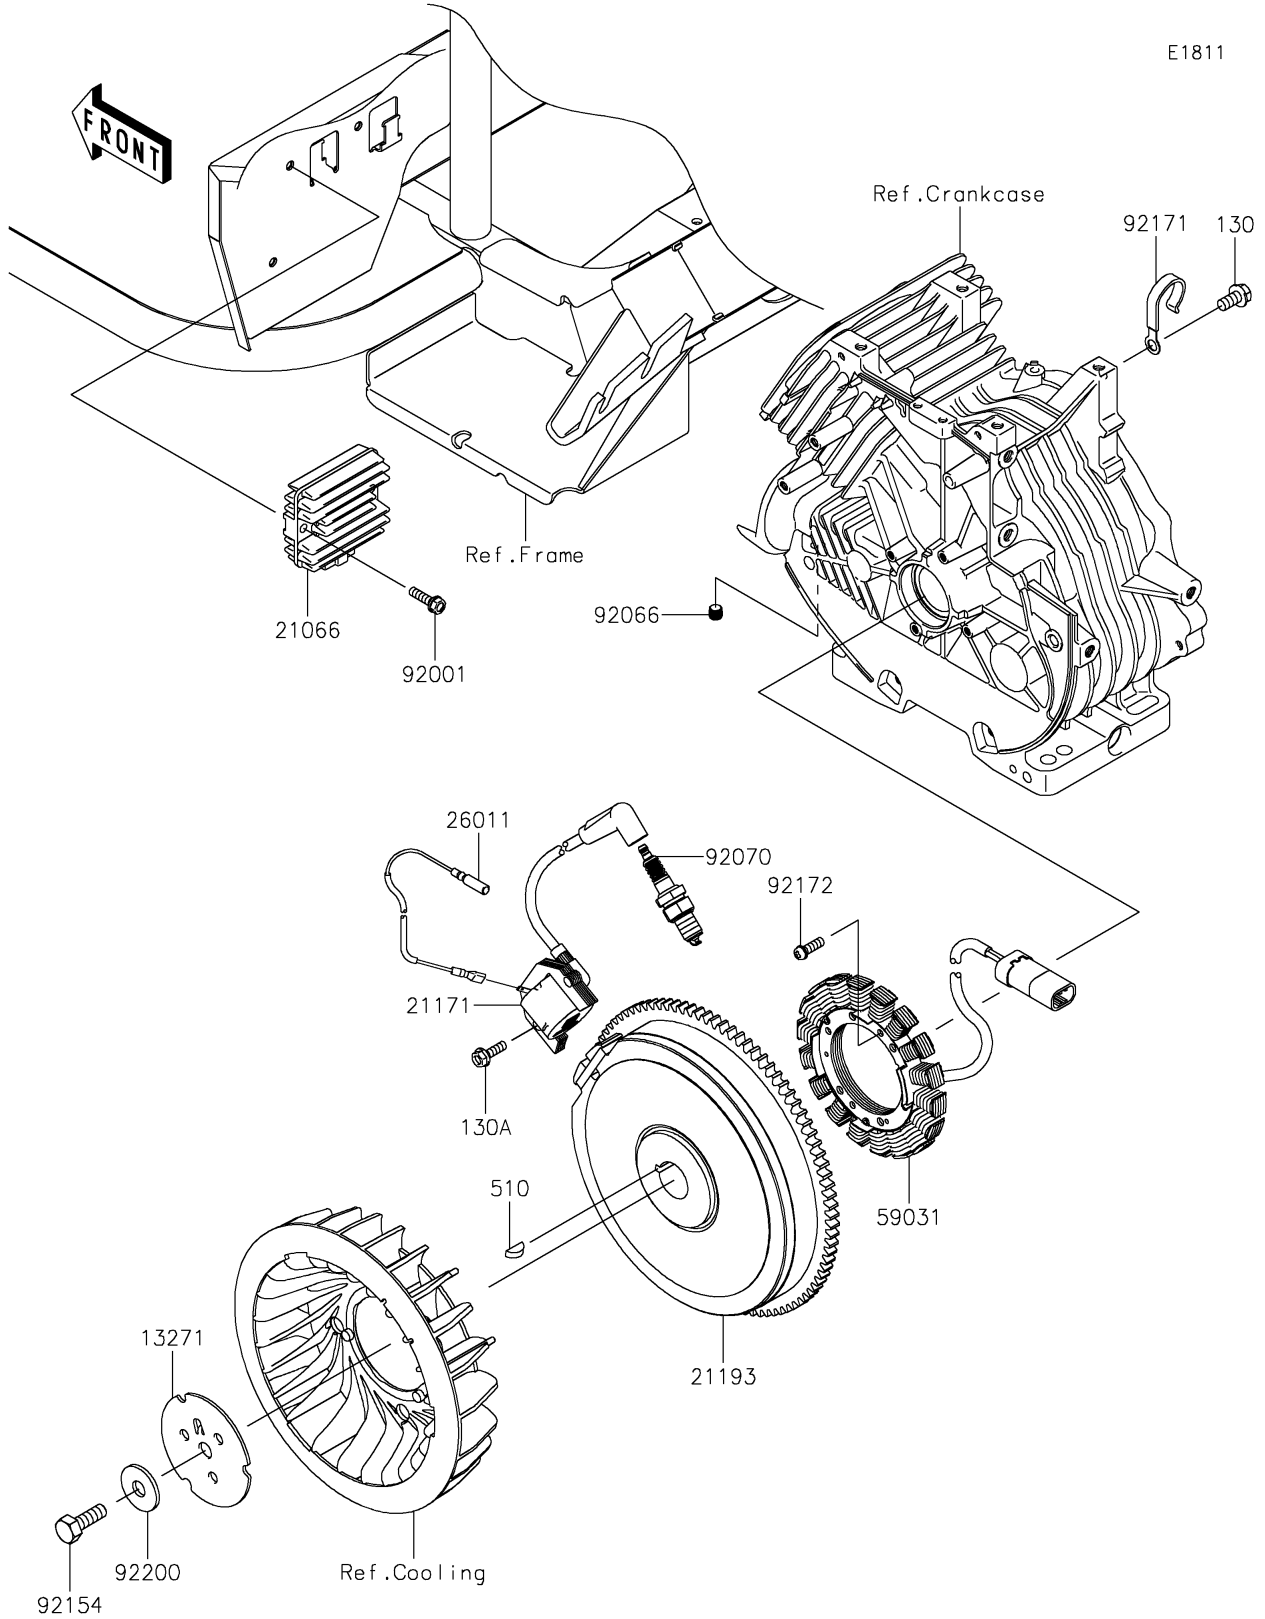

2017 MULE SX™ 4x4 PARTS DIAGRAM

Generator/Ignition Coil

2017 MULE SX™ 4x4 PARTS LIST

Generator/Ignition Coil

ITEM NAME	PART NUMBER	QUANTITY
PLATE,FAN (Ref # 13271)	13271-7029	1
REGULATOR-VOLTAGE (Ref # 21066)	21066-0039	1
COIL-ASSY-IGNITION (Ref # 21171)	21171-7035	1
FLYWHEEL-ASSY (Ref # 21193)	21193-0025	1
WIRE-LEAD (Ref # 26011)	26011-7014	1
COIL-CHARGING (Ref # 59031)	59031-2132	1
BOLT,FLANGED,6X22 (Ref # 92001)	92001-1352	2
PLUG (Ref # 92066)	92066-0762	1
PLUG-SPARK,BPR5ES(NGK),SOLID (Ref # 92070)	92070-2088	1
BOLT,12X30 (Ref # 92154)	92154-7003	1
CLAMP (Ref # 92171)	92171-7005	1
SCREW,5X20 (Ref # 92172)	92172-7018	4
WASHER (Ref # 92200)	92200-7002	1
BOLT-FLANGED,8X16 (Ref # 130)	130AA0816	1
BOLT-FLANGED,6X20 (Ref # 130A)	130BA0620	2
KEY-WOODRUFF (Ref # 510)	510A5100	1