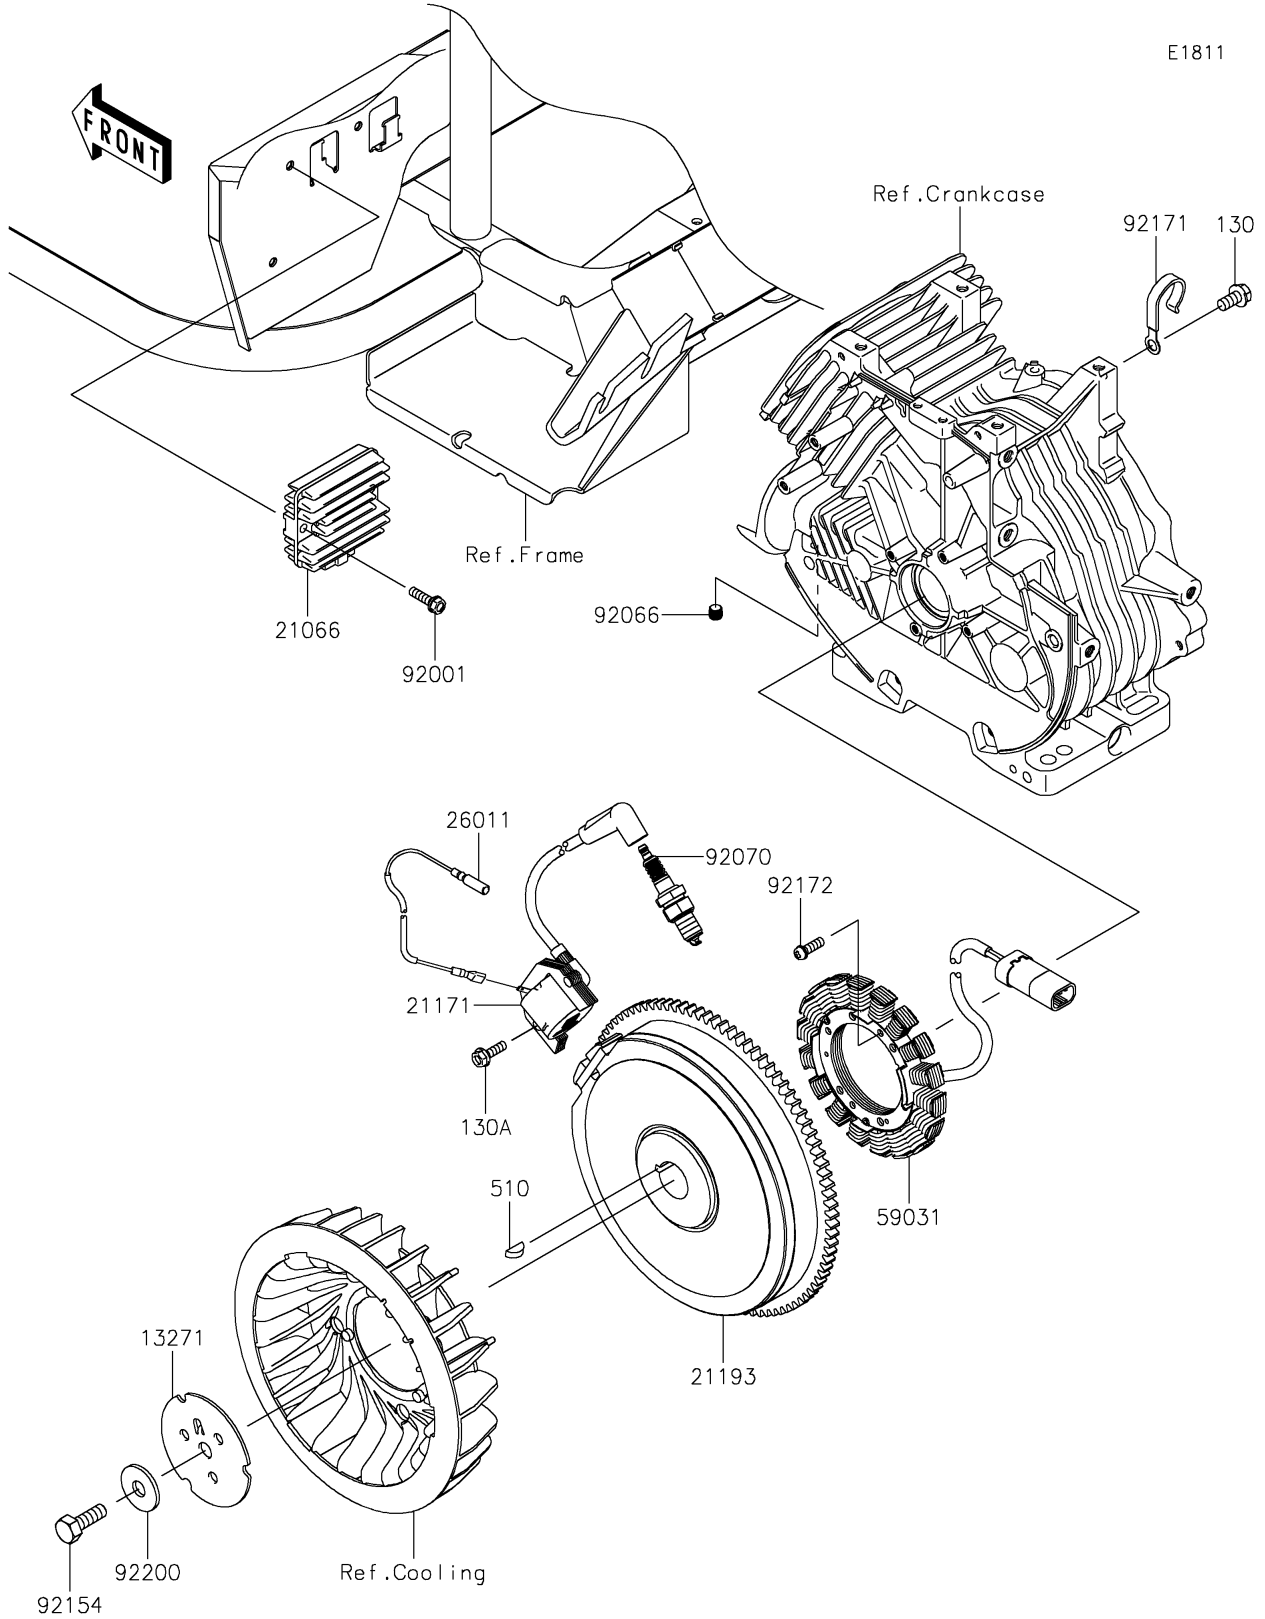

2018 MULE SX™ 4x4 PARTS DIAGRAM

Generator/Ignition Coil

2018 MULE SX™ 4x4 PARTS LIST

Generator/Ignition Coil

ITEM NAME	PART NUMBER	QUANTITY
PLATE,FAN (Ref # 13271)	13271-7029	1
REGULATOR-VOLTAGE (Ref # 21066)	21066-0039	1
COIL-ASSY-IGNITION (Ref # 21171)	21171-7035	1
FLYWHEEL-ASSY (Ref # 21193)	21193-0025	1
WIRE-LEAD (Ref # 26011)	26011-7014	1
COIL-CHARGING (Ref # 59031)	59031-2132	1
BOLT,FLANGED,6X22 (Ref # 92001)	92001-1352	2
PLUG (Ref # 92066)	92066-0762	1
PLUG-SPARK,BPR5ES(NGK),SOLID (Ref # 92070)	92070-2088	1
BOLT,12X30 (Ref # 92154)	92154-7003	1
CLAMP (Ref # 92171)	92171-7005	1
SCREW,5X20 (Ref # 92172)	92172-7018	4
WASHER (Ref # 92200)	92200-7002	1
BOLT-FLANGED,8X16 (Ref # 130)	130AA0816	1
BOLT-FLANGED,6X20 (Ref # 130A)	130BA0620	2
KEY-WOODRUFF (Ref # 510)	510A5100	1