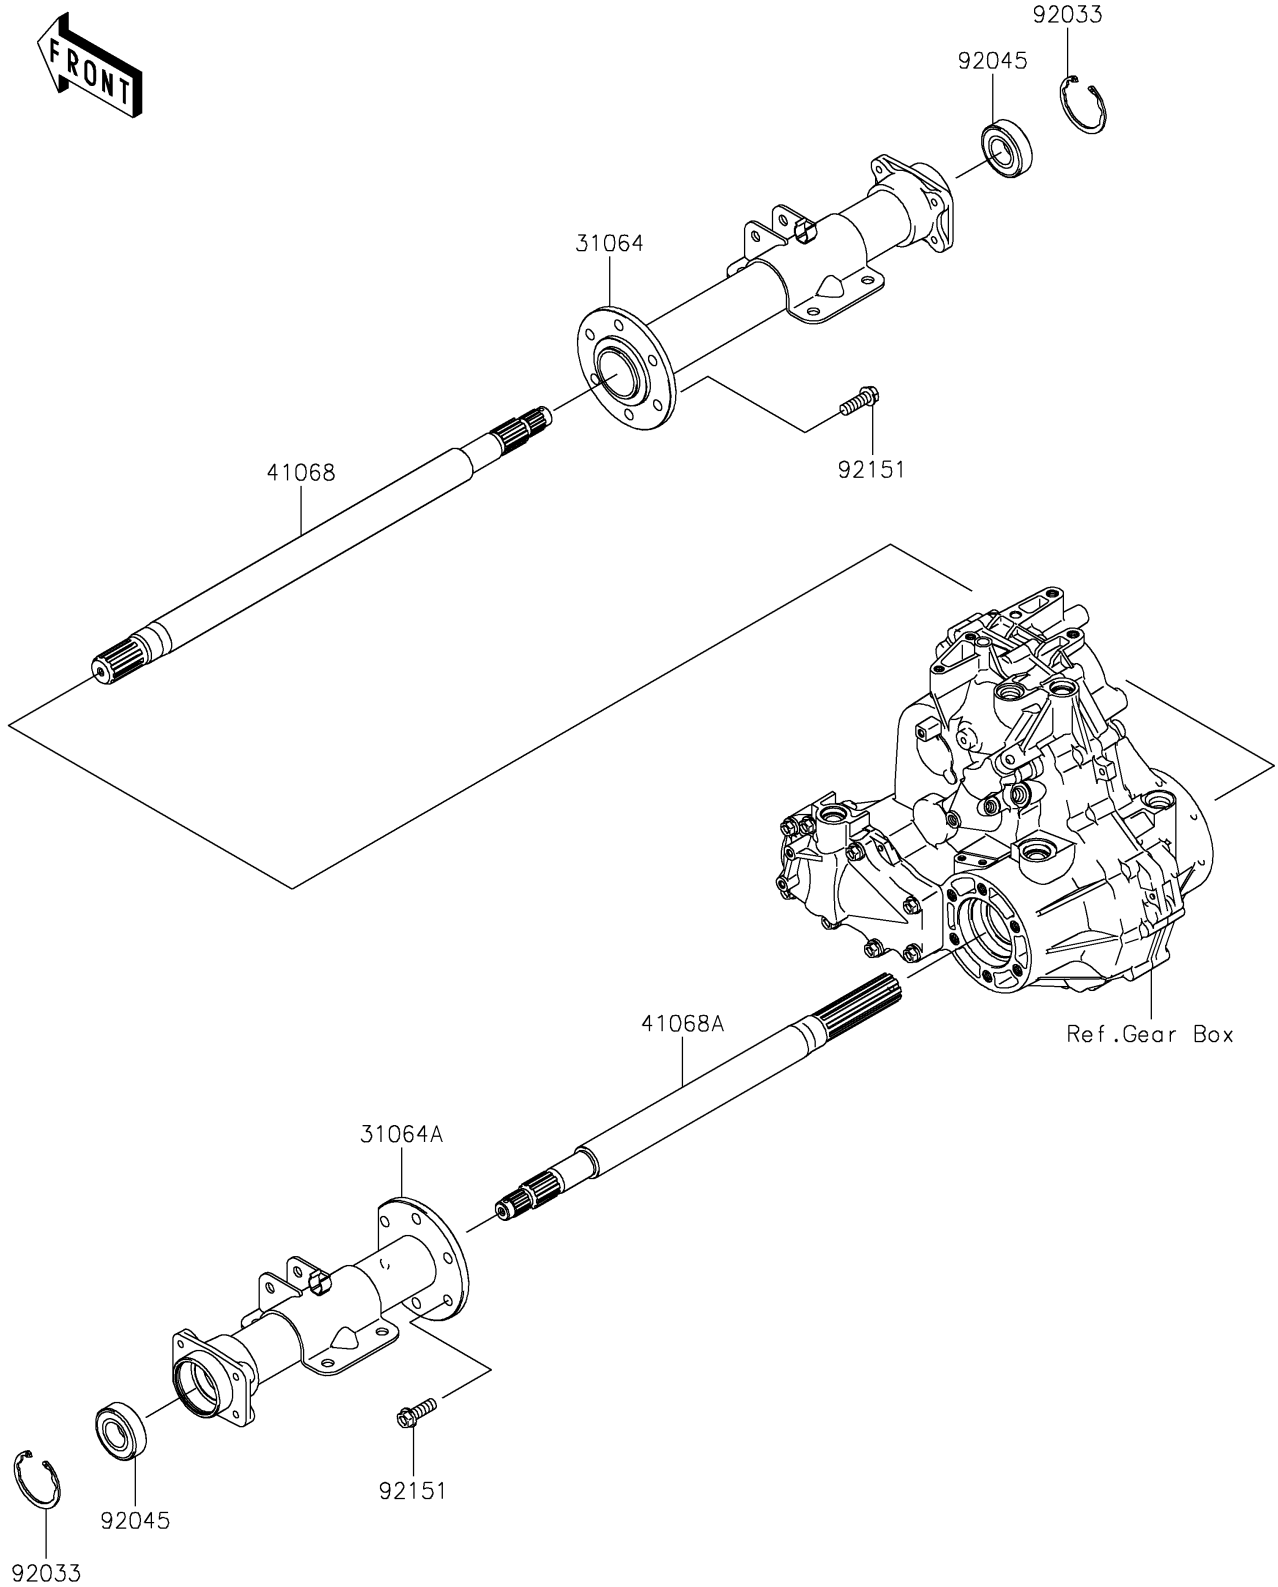

# 2017 MULE SX™ 4x4 PARTS DIAGRAM

Rear Axle

E3133

# 2017 MULE SX™ 4x4 PARTS LIST

Rear Axle

ITEM NAME	PART NUMBER	QUANTITY
-----------	-------------	----------