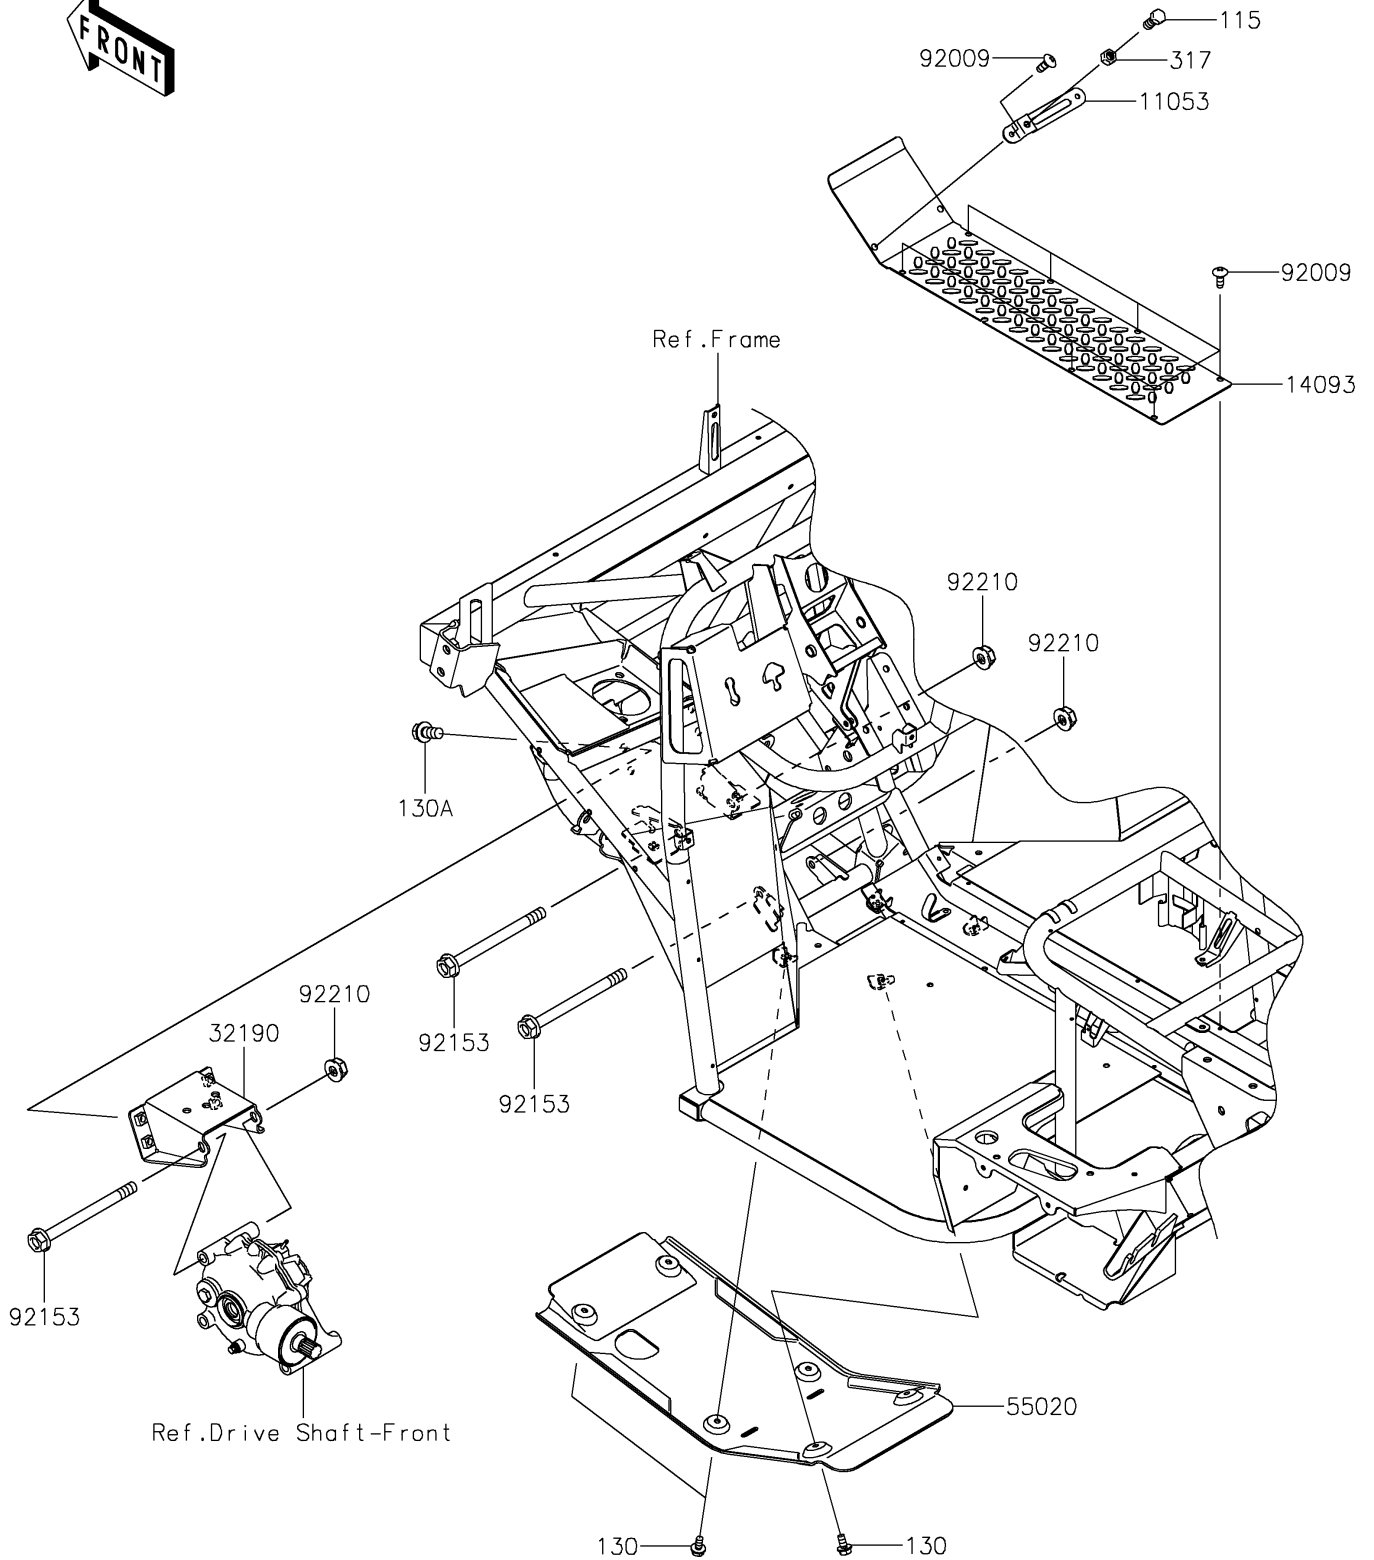

2017 MULE SX™ 4x4 PARTS DIAGRAM

Engine Mount

F2122

2017 MULE SX™ 4x4 PARTS LIST

Engine Mount

ITEM NAME	PART NUMBER	QUANTITY
-----------	-------------	----------