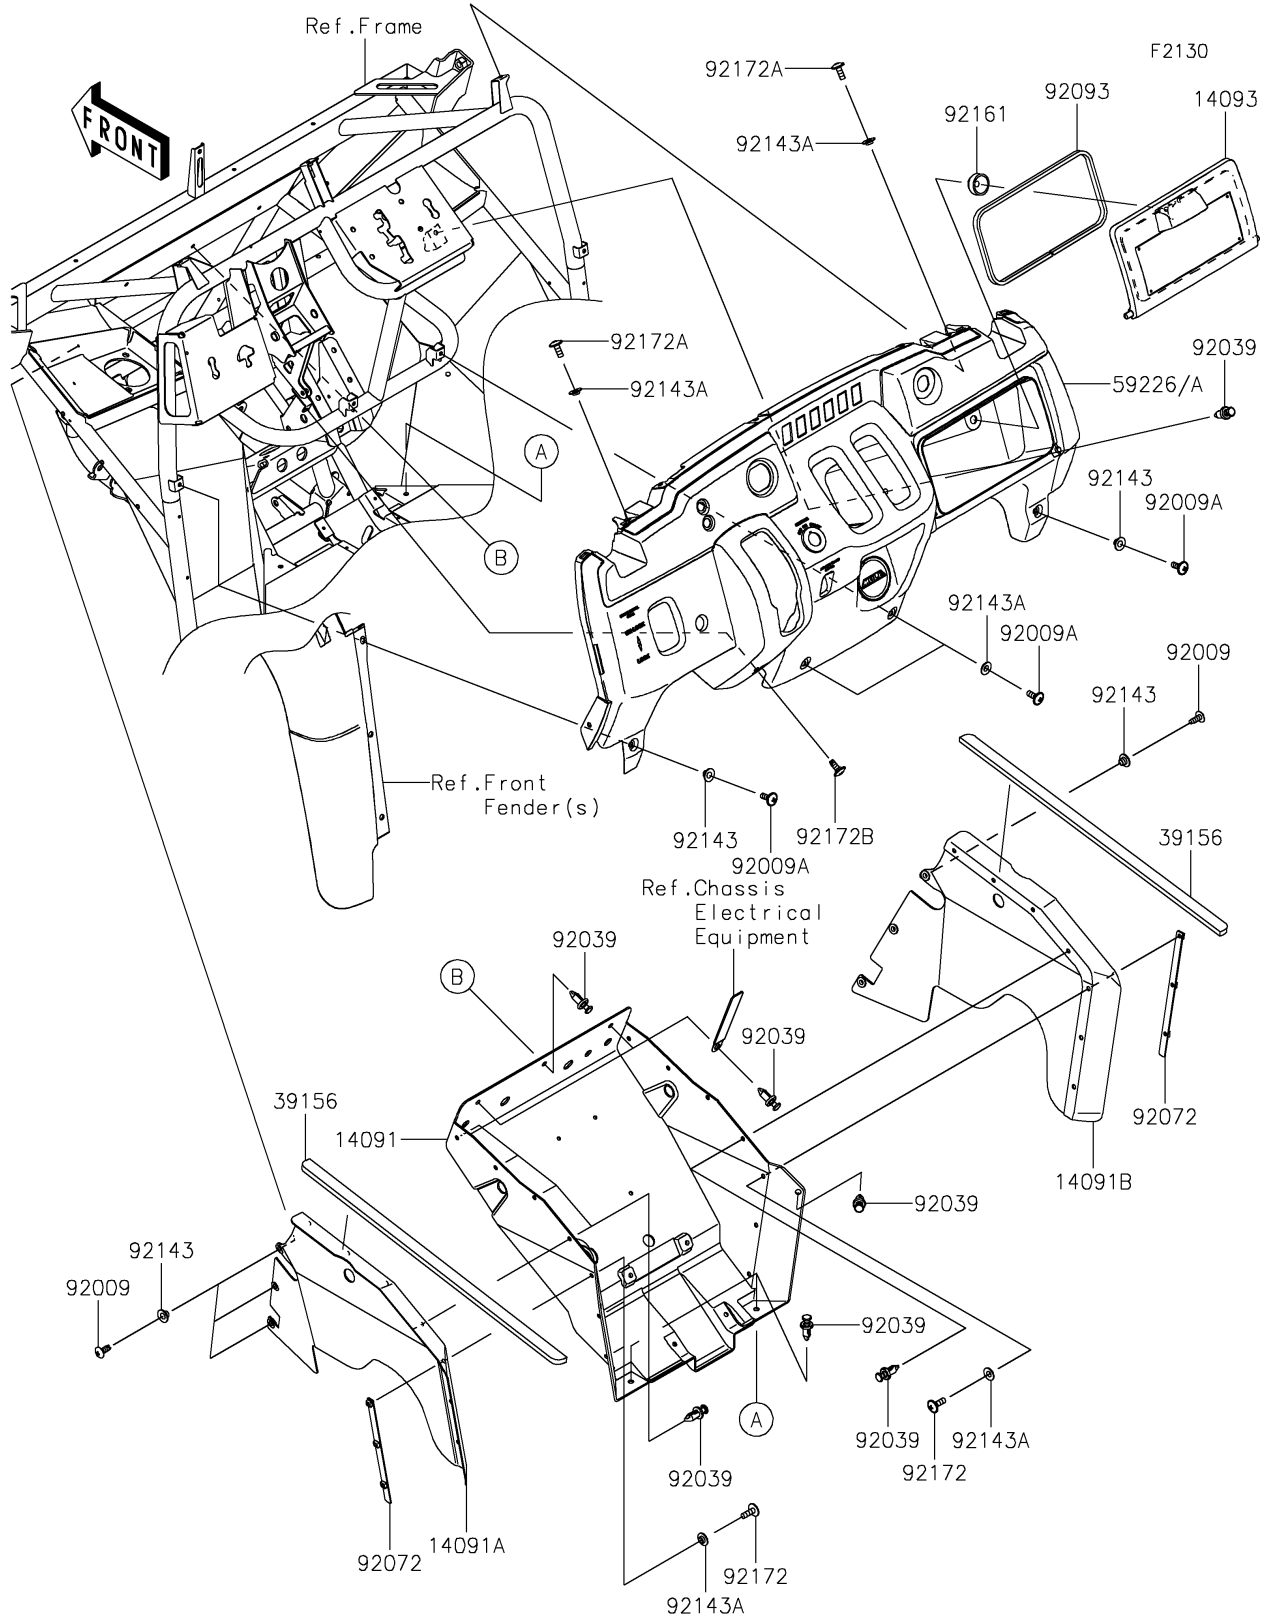

# 2017 MULE SX™ 4x4 PARTS DIAGRAM

## Frame Fittings(Front)

## 2017 MULE SX™ 4x4 PARTS LIST

### Frame Fittings(Front)

ITEM NAME	PART NUMBER	QUANTITY
COVER,FLOOR,CNT (Ref # 14091)	14091-0408	1
COVER,FLOOR,SIDE,LH (Ref # 14091A)	14091-0424	1
COVER,FLOOR,SIDE,RH (Ref # 14091B)	14091-0425	1
COVER,GLOVE BOX (Ref # 14093)	14093-0396	1
PAD (Ref # 39156)	39156-0071	2
PANEL-CONTROL (Ref # 59226)	59226-0733	1
SCREW,TAPPING,6X16 (Ref # 92009)	92009-1166	6
SCREW,6X16 (Ref # 92009A)	92009-1621	4
RIVET (Ref # 92039)	92039-0776	16
BAND (Ref # 92072)	92072-0042	2
SEAL,6X10 (Ref # 92093)	92093-0658	1
COLLAR (Ref # 92143)	92143-1057	8
COLLAR (Ref # 92143A)	92143-1087	10
DAMPER (Ref # 92161)	92161-0568	1
SCREW,6X18 (Ref # 92172)	92172-0002	6
SCREW,6X16 (Ref # 92172A)	92172-0236	2
SCREW,6X16 (Ref # 92172B)	92172-0711	1