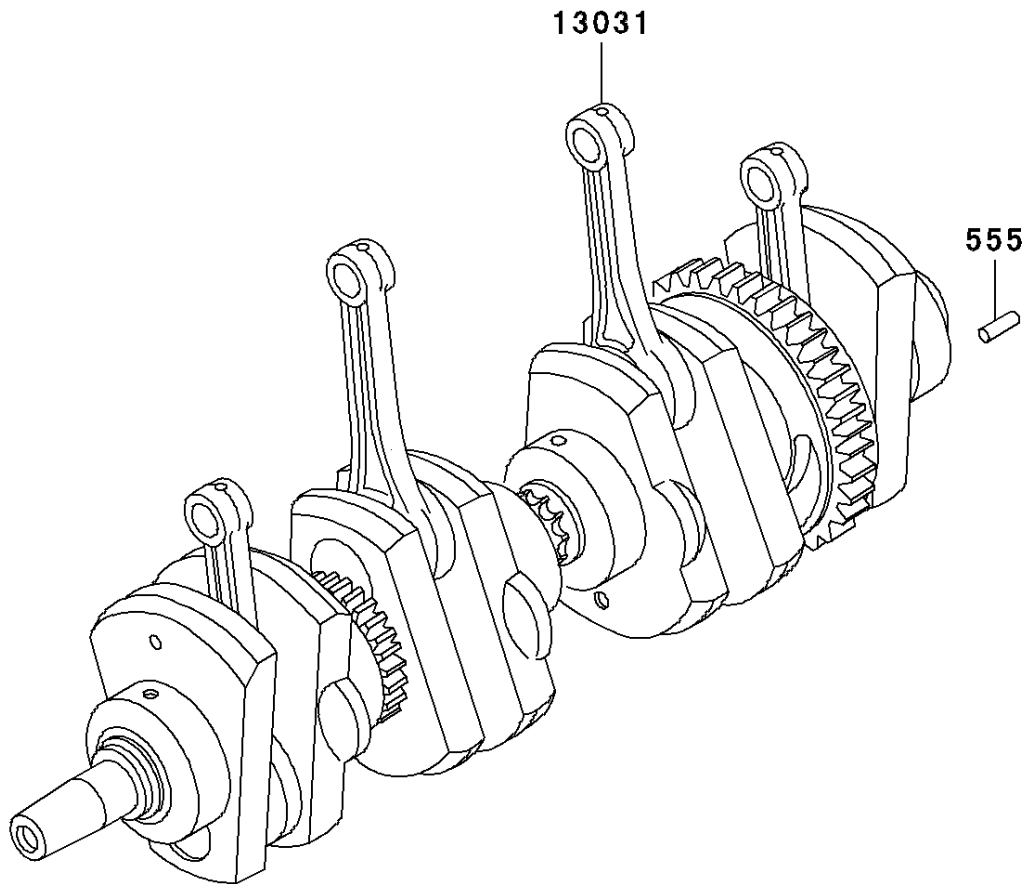

# 2005 Police 1000 PARTS DIAGRAM

Crankshaft

E1321

# 2005 Police 1000 PARTS LIST

Crankshaft

ITEM NAME	PART NUMBER	QUANTITY
-----------	-------------	----------