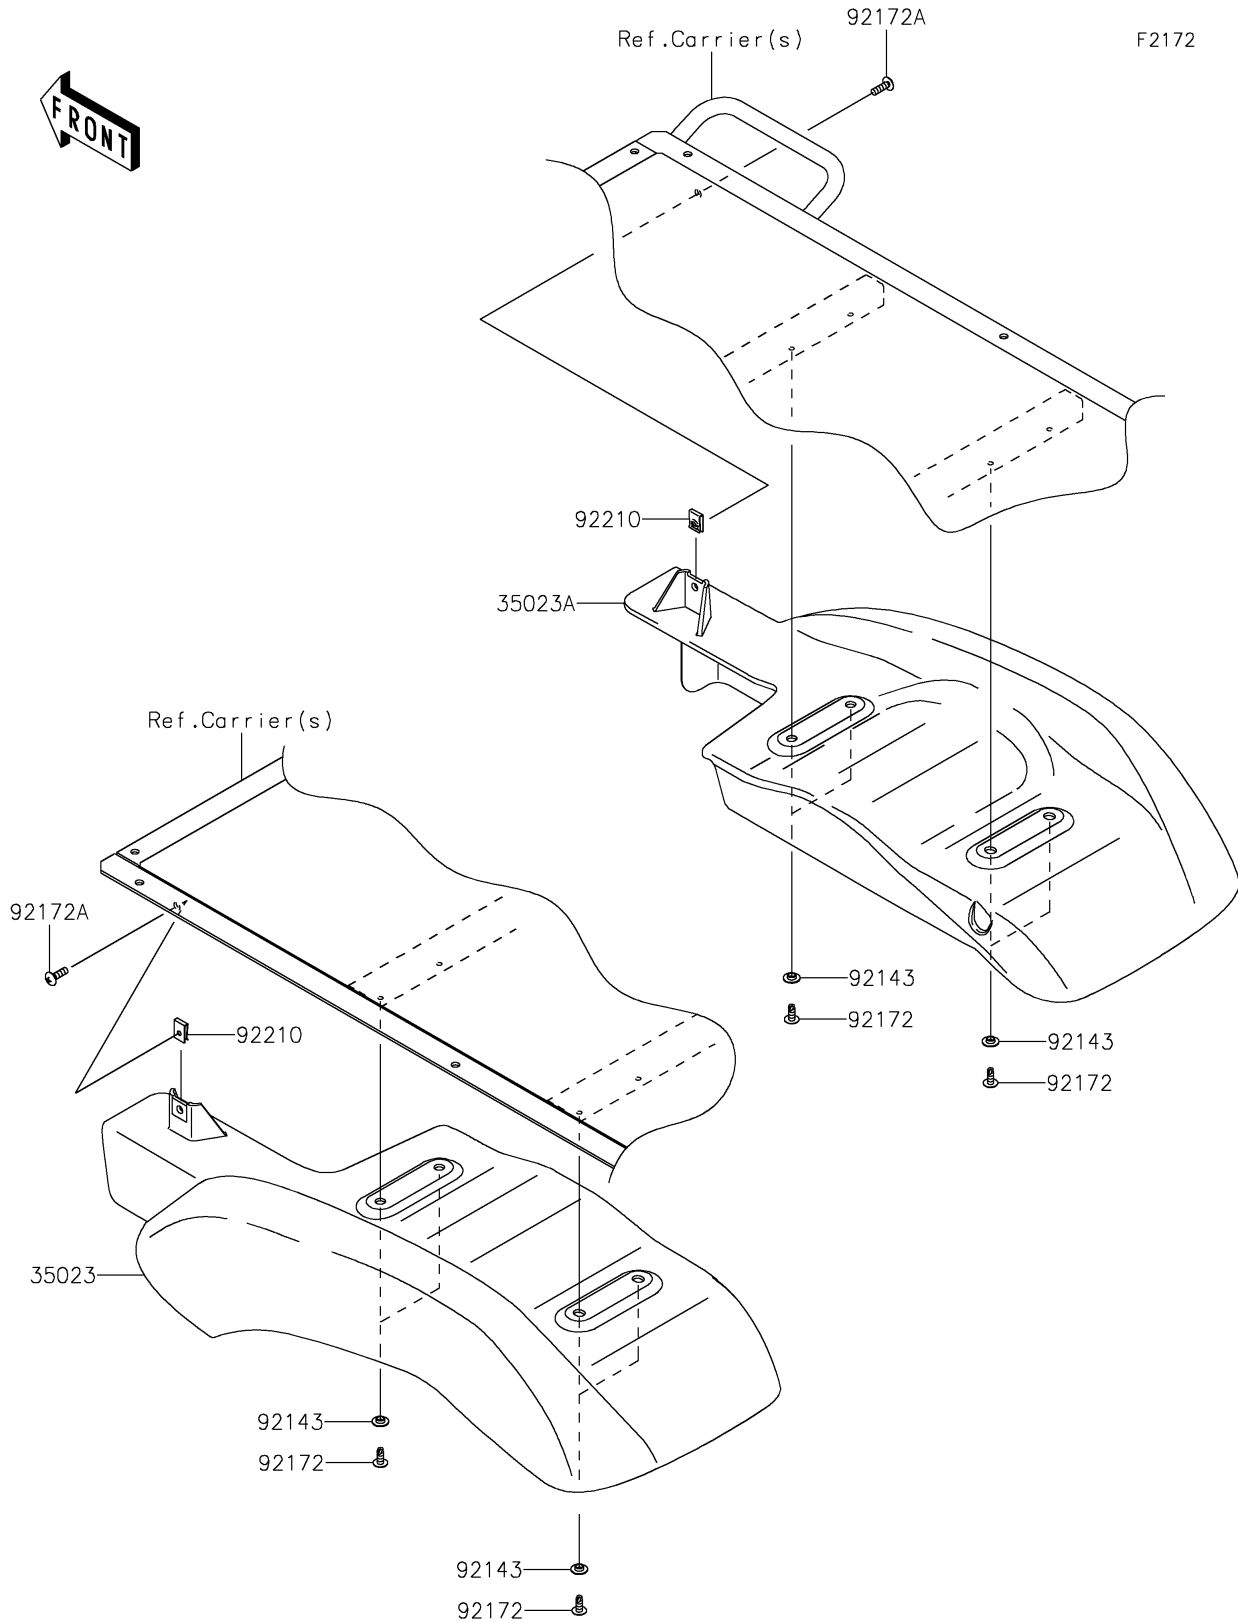

2017 MULE SX™ 4x4 PARTS DIAGRAM

Rear Fender(s)

2017 MULE SX™ 4x4 PARTS LIST

Rear Fender(s)

ITEM NAME	PART NUMBER	QUANTITY
FENDER-REAR,LH,F.BLACK (Ref # 35023)	35023-0045-6Z	1
FENDER-REAR,RH,F.BLACK (Ref # 35023A)	35023-0046-6Z	1
COLLAR (Ref # 92143)	92143-1087	8
SCREW,TAPPING,6X16 (Ref # 92172)	92172-0739	8
SCREW,TAPPING,6X20 (Ref # 92172A)	92172-0883	2
NUT,LEAF SPRING,6MM (Ref # 92210)	92210-0624	2