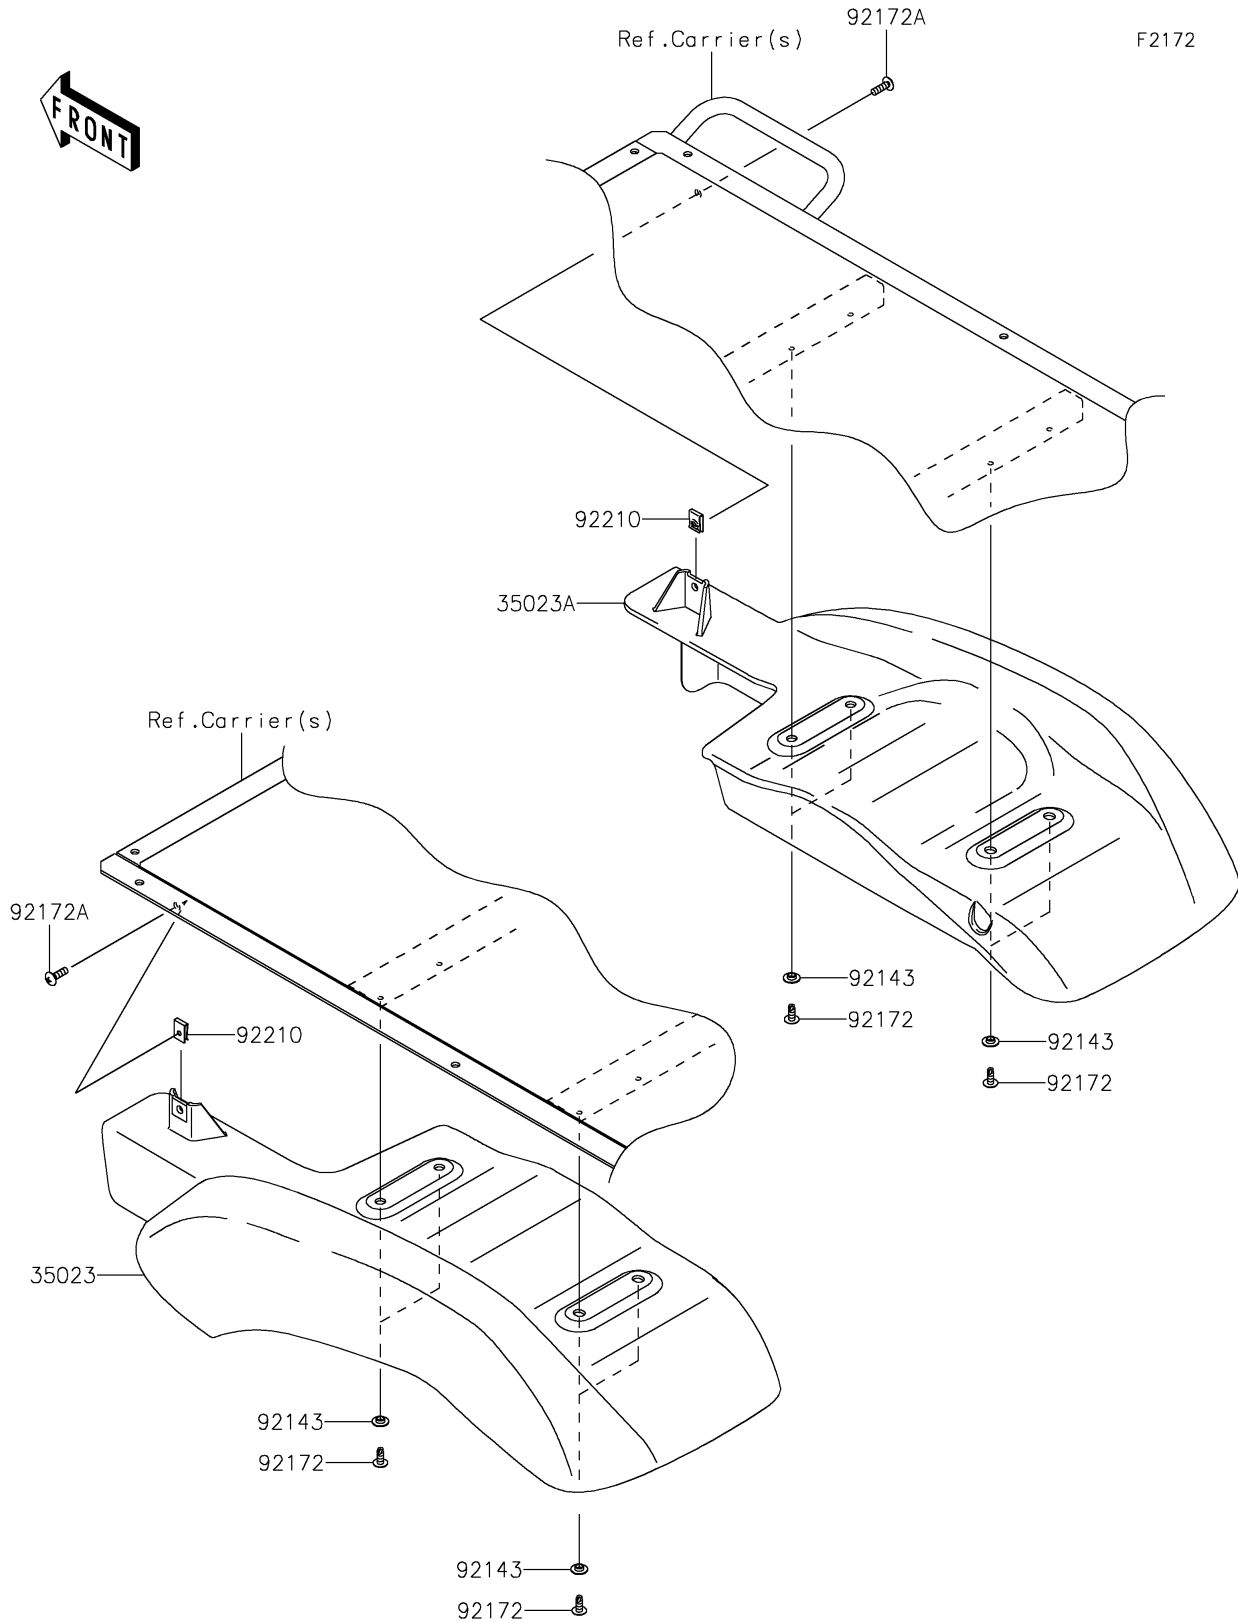

2018 MULE SX™ 4x4 PARTS DIAGRAM

Rear Fender(s)

2018 MULE SX™ 4x4 PARTS LIST

Rear Fender(s)

ITEM NAME	PART NUMBER	QUANTITY
FENDER-REAR,LH,F.BLACK (Ref # 35023)	35023-0045-6Z	1
FENDER-REAR,RH,F.BLACK (Ref # 35023A)	35023-0046-6Z	1
COLLAR (Ref # 92143)	92143-1087	8
SCREW,TAPPING,6X16 (Ref # 92172)	92172-0739	8
SCREW,TAPPING,6X20 (Ref # 92172A)	92172-0883	2
NUT,LEAF SPRING,6MM (Ref # 92210)	92210-0624	2