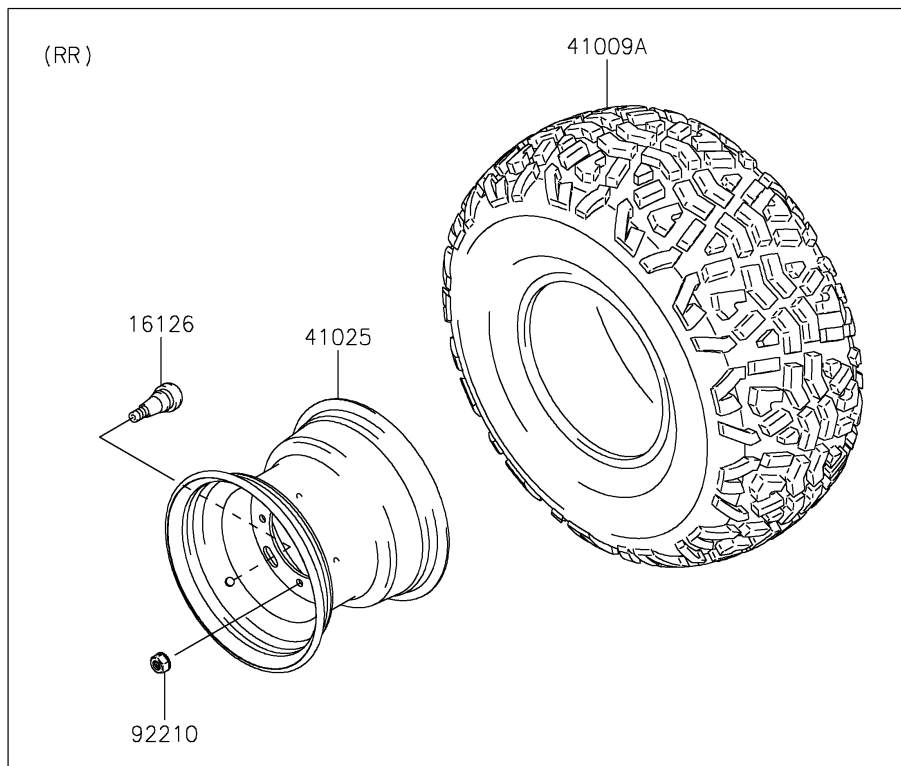

# 2017 MULE SX™ 4x4 PARTS DIAGRAM

Wheels/Tires

F2210

# 2017 MULE SX™ 4x4 PARTS LIST

Wheels/Tires

ITEM NAME	PART NUMBER	QUANTITY
-----------	-------------	----------