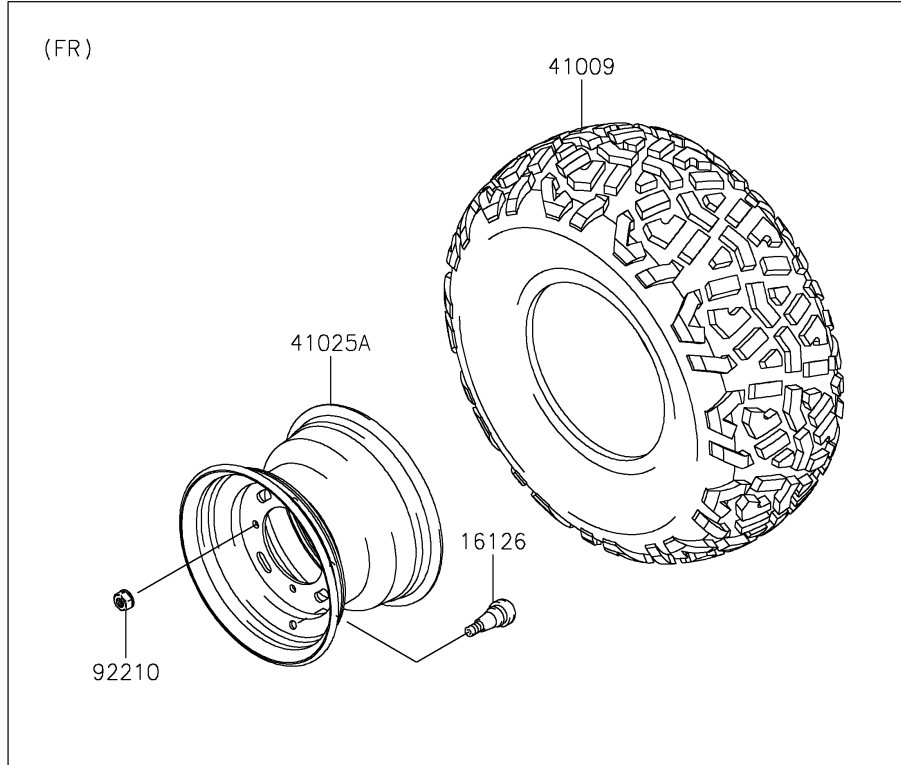

# 2017 MULE SX™ 4x4 PARTS DIAGRAM

Wheels/Tires

F2210

# 2017 MULE SX™ 4x4 PARTS LIST

Wheels/Tires

ITEM NAME	PART NUMBER	QUANTITY
-----------	-------------	----------