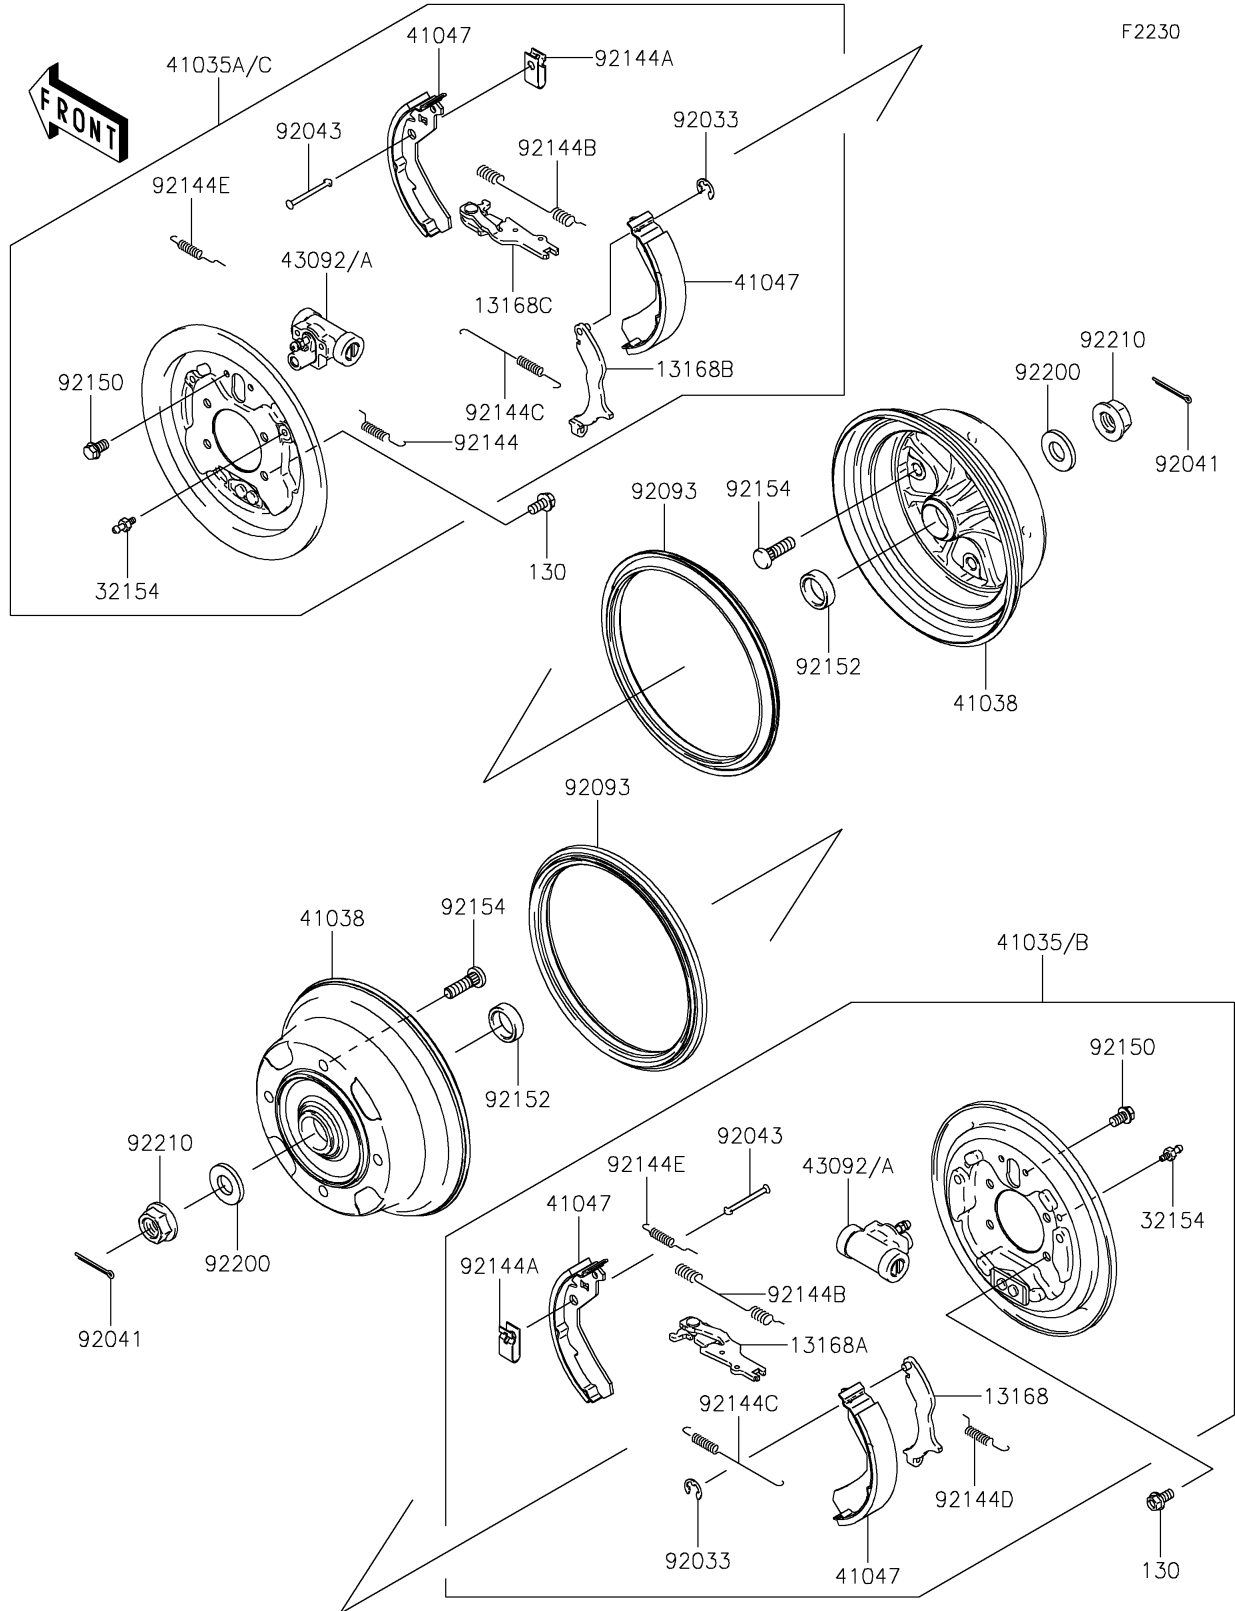

# 2017 MULE SX™ 4x4 PARTS DIAGRAM

Front Hubs/Brakes

# 2017 MULE SX™ 4x4 PARTS LIST

Front Hubs/Brakes

ITEM NAME	PART NUMBER	QUANTITY
-----------	-------------	----------