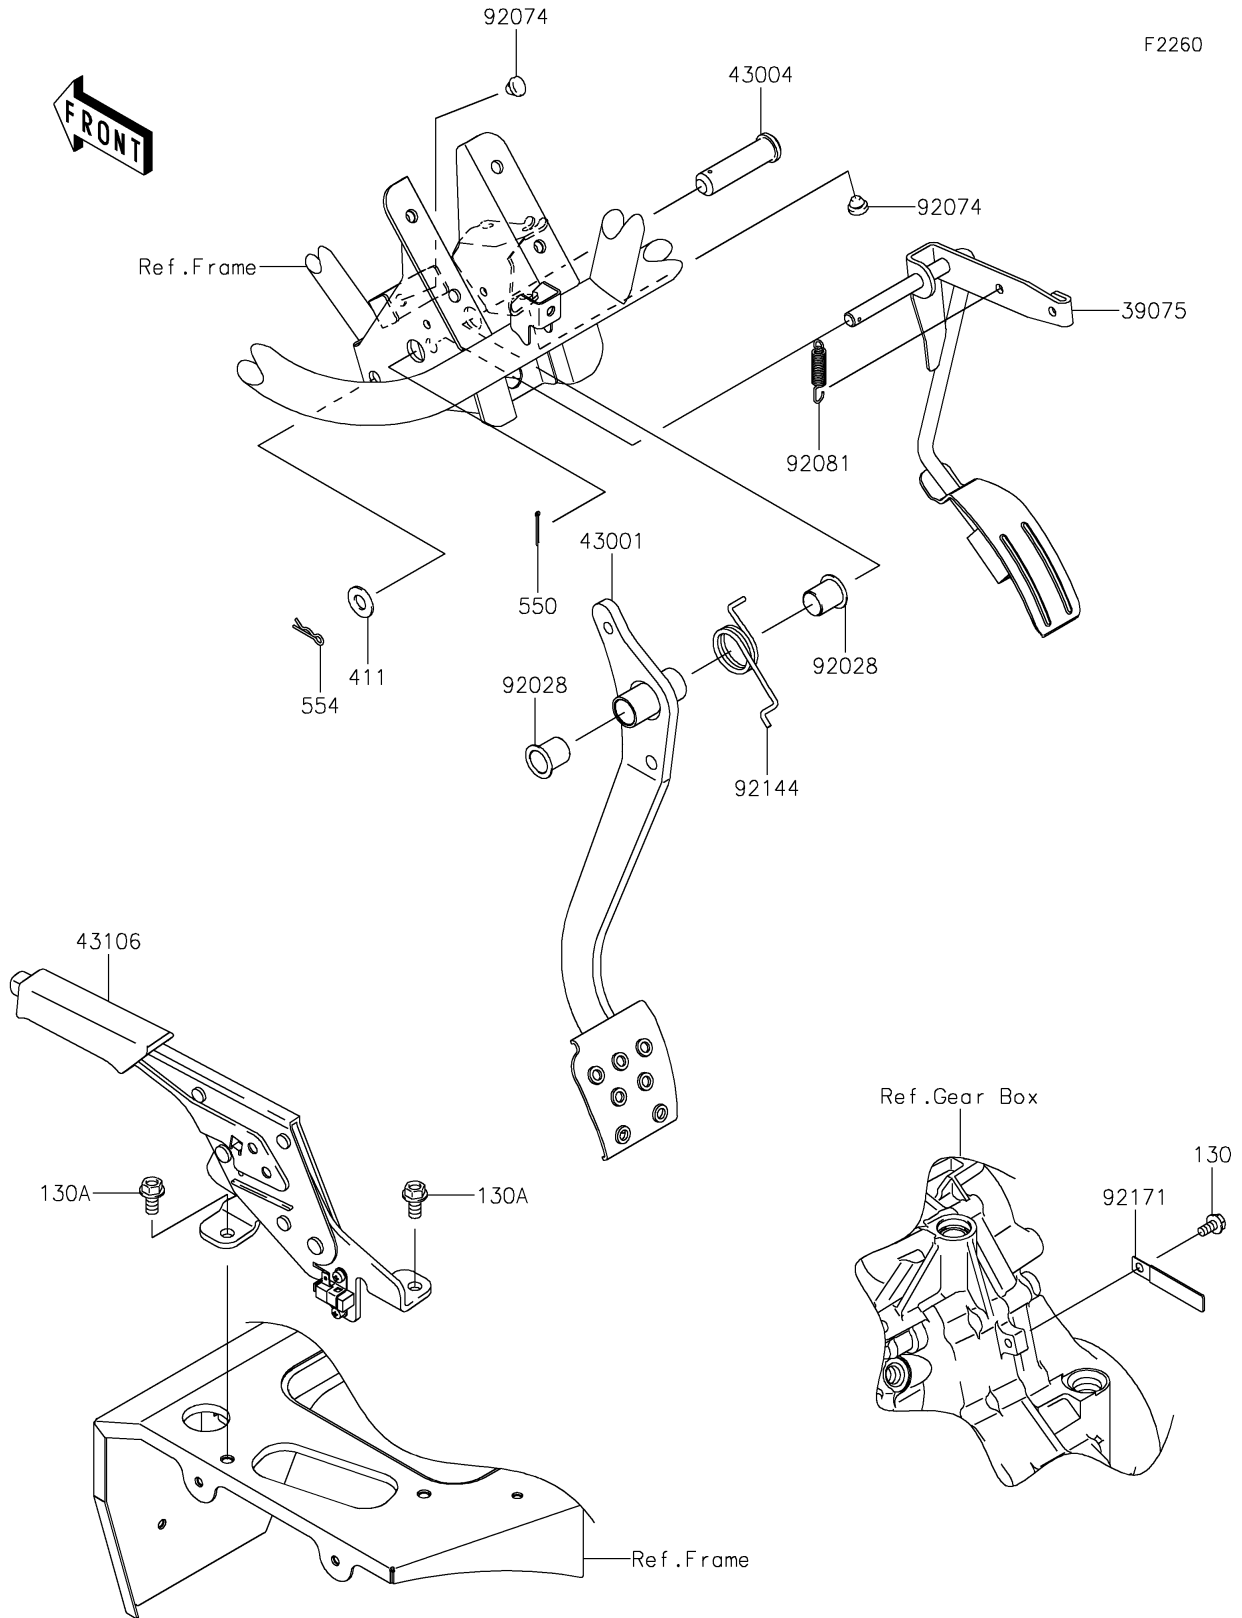

2017 MULE SX™ 4x4 PARTS DIAGRAM

Brake Pedal/Throttle Lever

2017 MULE SX™ 4x4 PARTS LIST

Brake Pedal/Throttle Lever

ITEM NAME	PART NUMBER	QUANTITY
-----------	-------------	----------