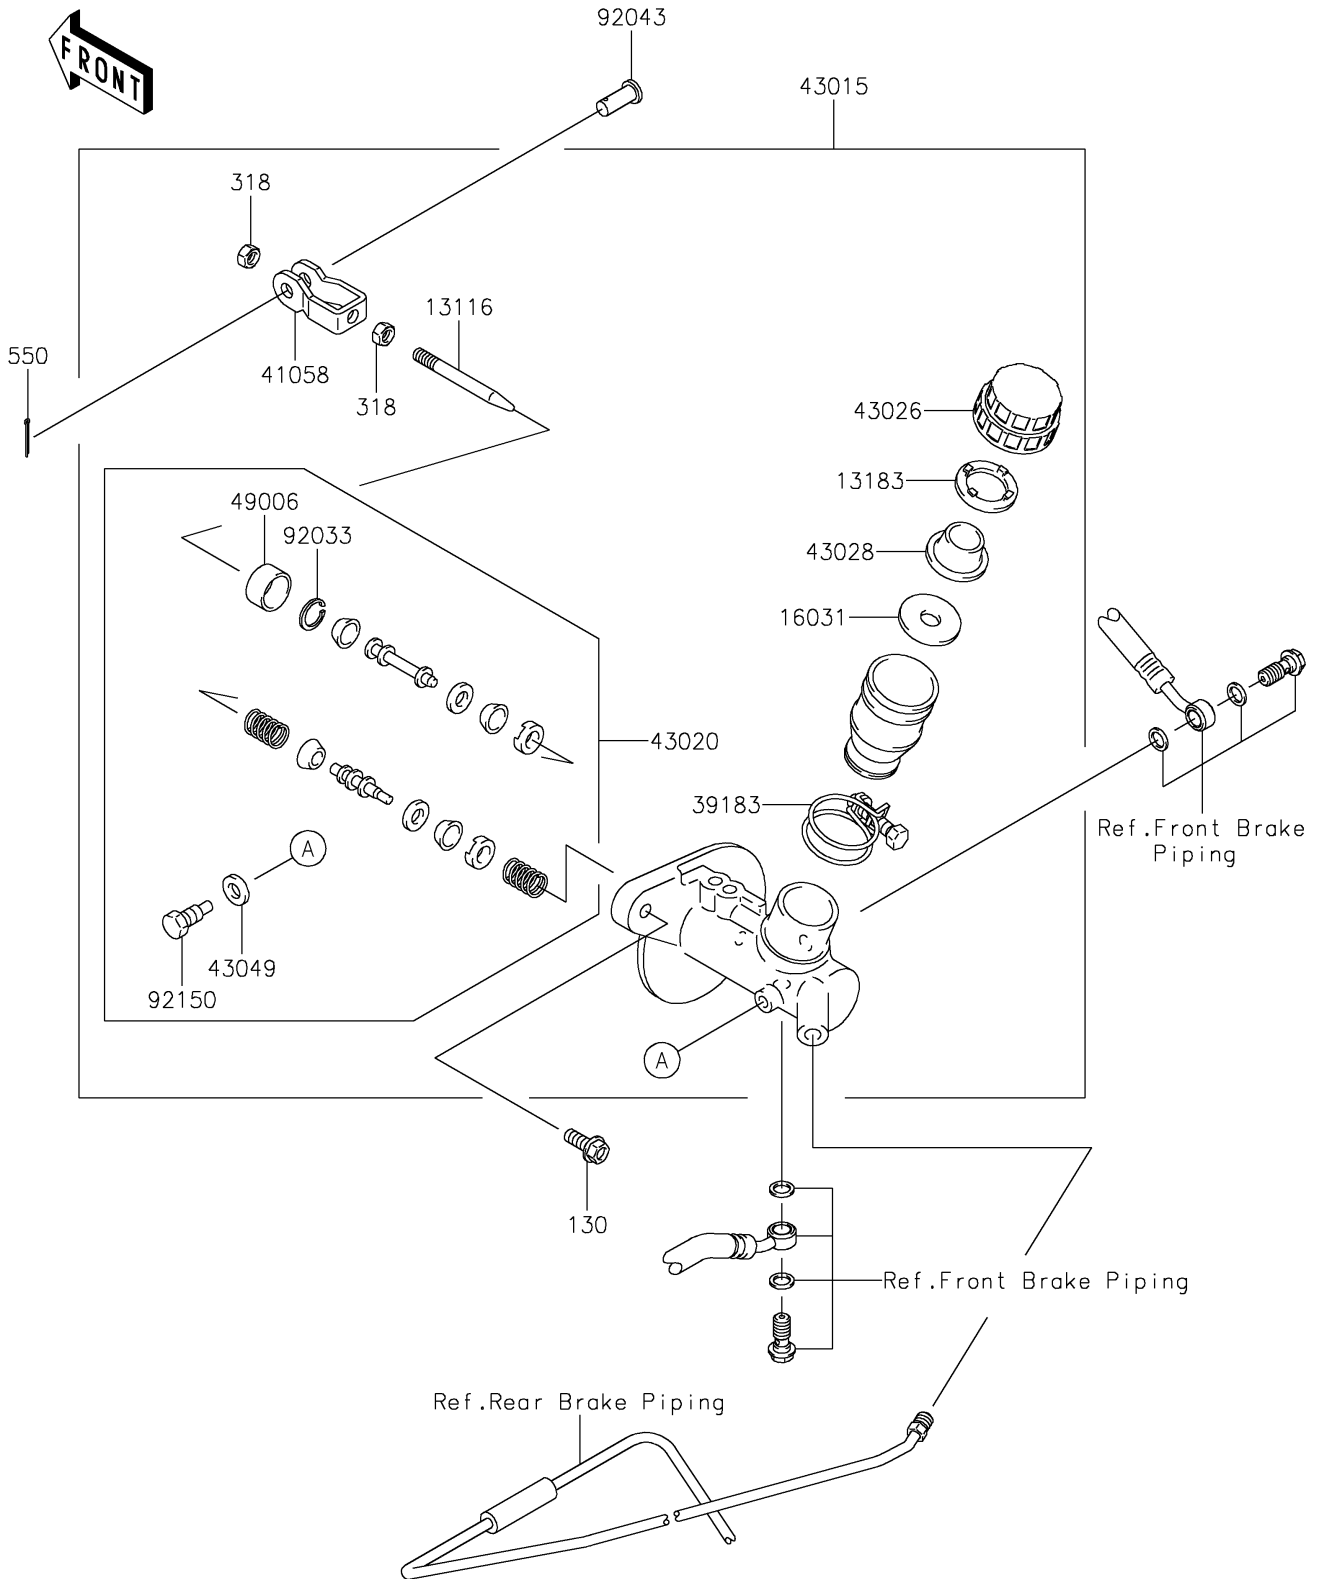

2017 MULE SX™ 4x4 PARTS DIAGRAM

Master Cylinder

F2261

2017 MULE SX™ 4x4 PARTS LIST

Master Cylinder

ITEM NAME	PART NUMBER	QUANTITY
-----------	-------------	----------