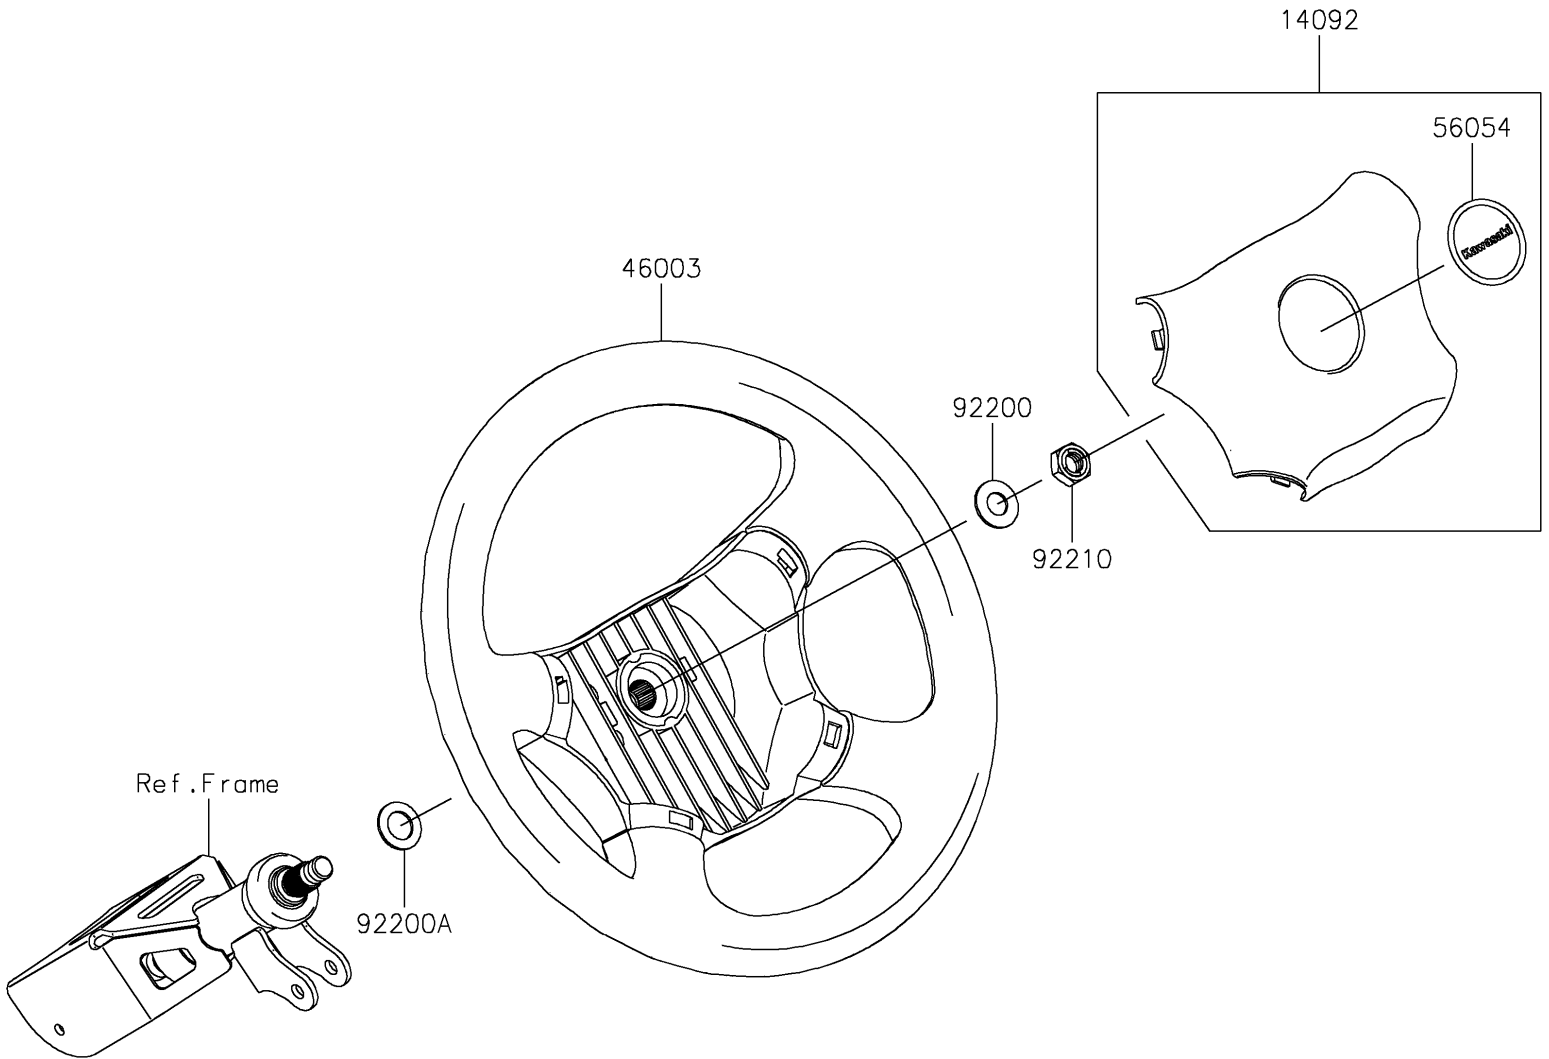

2017 MULE SX™ 4x4 PARTS DIAGRAM

Steering Wheel

F2311

2017 MULE SX™ 4x4 PARTS LIST

Steering Wheel

ITEM NAME	PART NUMBER	QUANTITY
COVER,HORN SWITCH (Ref # 14092)	14092-1029	1
HANDLE (Ref # 46003)	46003-0595	1
MARK,CENTER LOGO,KAWASAKI (Ref # 56054)	56054-1188	1
WASHER,12.1X25X1.6 (Ref # 92200)	92200-0455	1
WASHER,15X25X1.6 (Ref # 92200A)	92200-0460	1
NUT,LOCK,12MM (Ref # 92210)	92210-1249	1