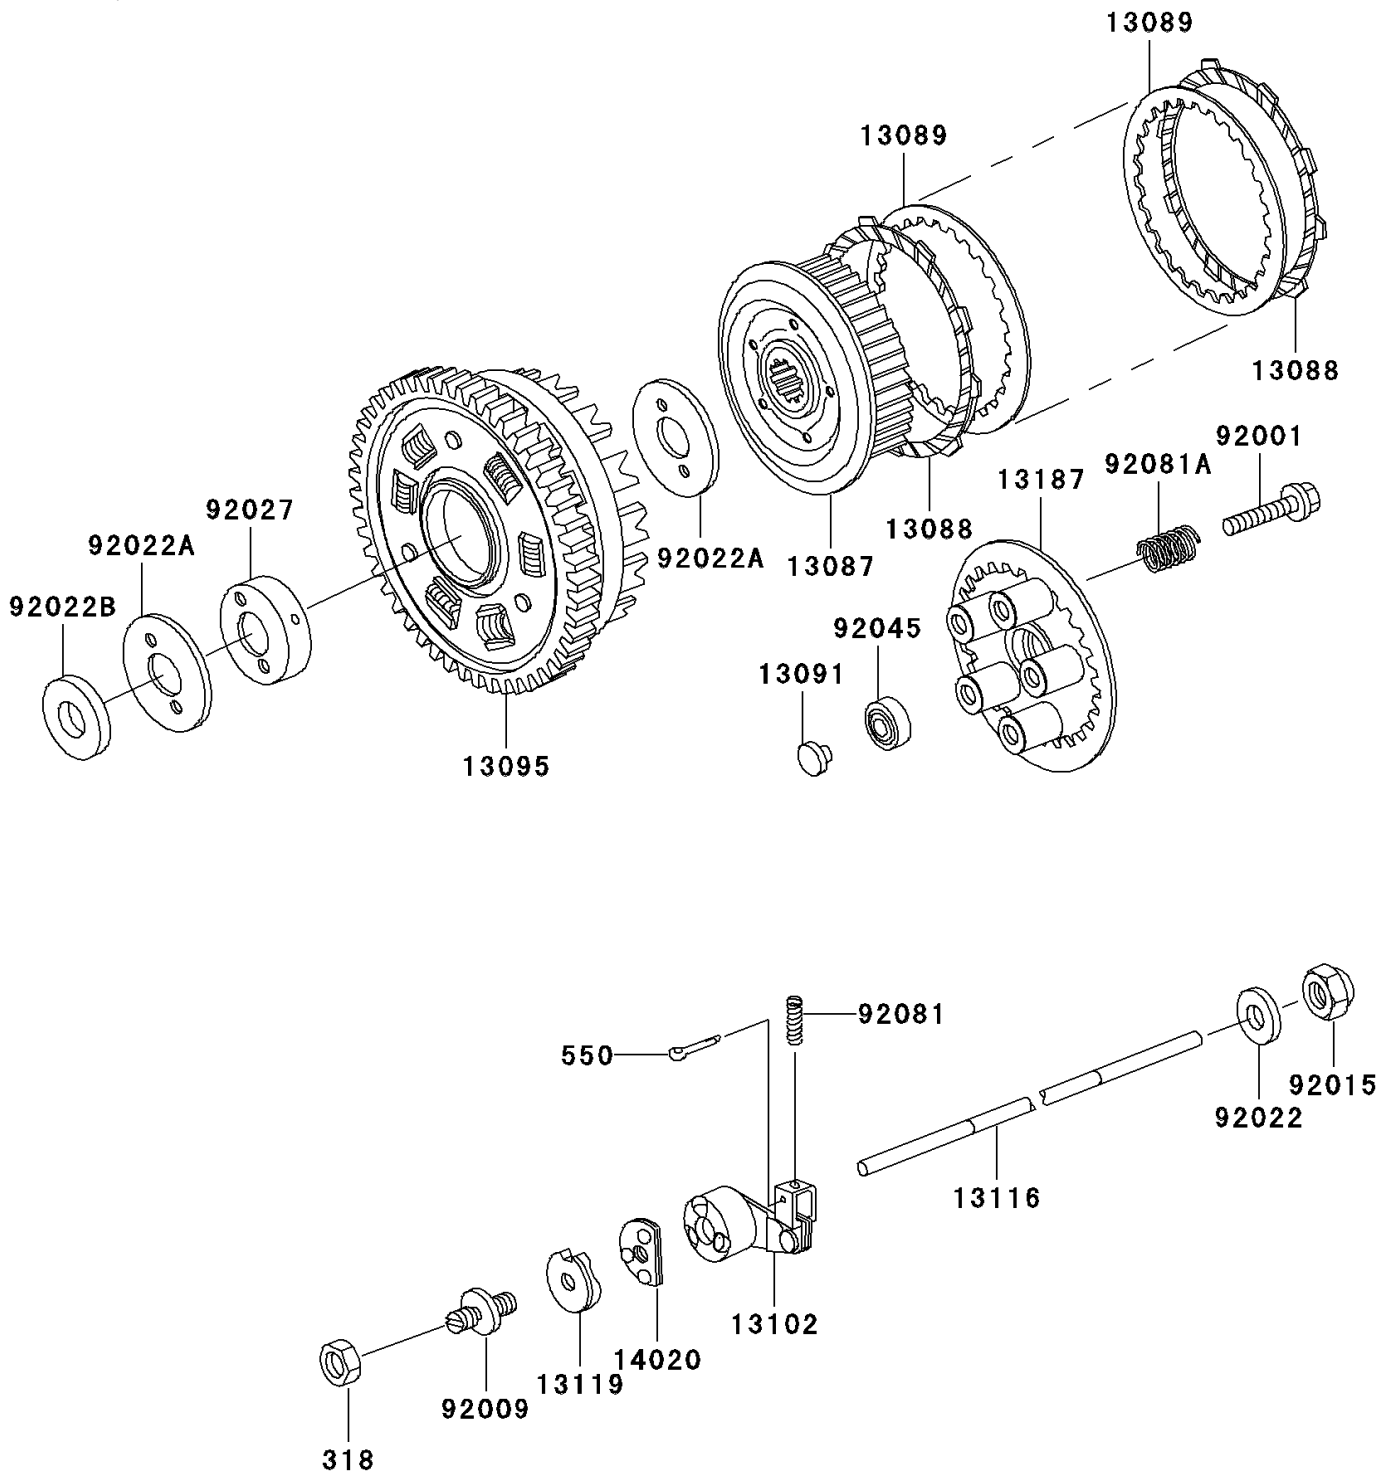

2005 Police 1000 PARTS DIAGRAM

Clutch

E1350

2005 Police 1000 PARTS LIST

Clutch

ITEM NAME	PART NUMBER	QUANTITY
NUT-HEX-SMALL,8MM (Ref # 318)	318B0800	1
PIN-COTTER,1.6X15 (Ref # 550)	550D1615	1
HUB-CLUTCH (Ref # 13087)	13087-1015	1
PLATE-FRICTION (Ref # 13088)	13088-1013	9
PLATE-CLUTCH,T=2.3 (Ref # 13089)	13089-1004	8
HOLDER,CLUTCH PUSH ROD (Ref # 13091)	13091-1085	1
HOUSING-COMP-CLUTCH (Ref # 13095)	13095-1037	1
RELEASE-COMP-CLUTCH (Ref # 13102)	13102-1012	1
ROD-PUSH,CLUTCH (Ref # 13116)	13116-1148	1
CAM-RELEASE,CLUTCH (Ref # 13119)	13119-1003	1
PLATE-CLUTCH OPERATING (Ref # 13187)	13187-1006	1
RETAINER,CLUTCH RELEASE (Ref # 14020)	14020-1091	1
BOLT,FLANGED,6X18 (Ref # 92001)	92001-1066	5
SCREW,8MM (Ref # 92009)	92009-1009	1
NUT,20MM (Ref # 92015)	92015-1555	1
WASHER,20.3X36X2.3 (Ref # 92022)	92022-1116	1
WASHER,CLUTCH THRUST (Ref # 92022A)	92022-1221	2
WASHER,25.3X36X2.5 (Ref # 92022B)	92022-1223	1
COLLAR,25X57X16.1 (Ref # 92027)	92027-1284	1
BEARING-BALL,6001C3ML01 (Ref # 92045)	92045-1235	1
SPRING,CLUTCH RELEASE (Ref # 92081)	92081-069	1
SPRING,CLUTCH (Ref # 92081A)	92081-1033	5