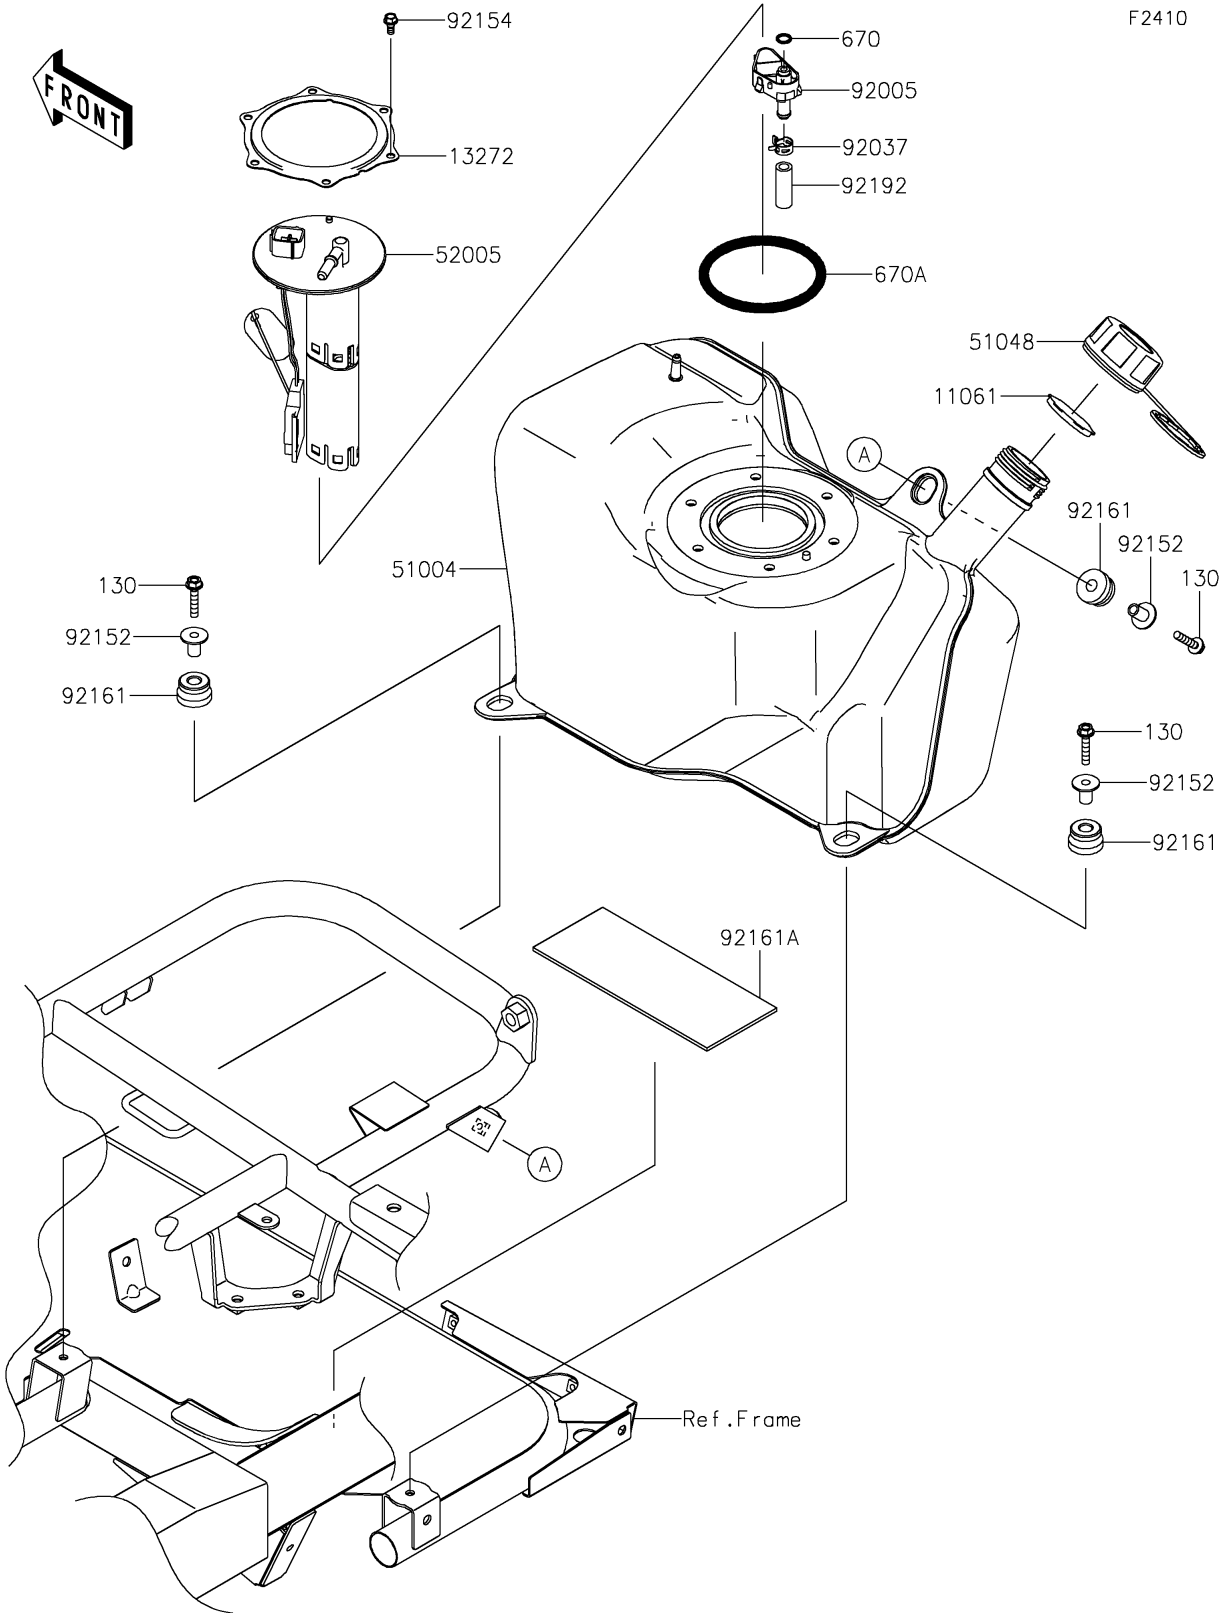

2017 MULE SX™ 4x4 PARTS DIAGRAM

Fuel Tank

2017 MULE SX™ 4x4 PARTS LIST

Fuel Tank

ITEM NAME	PART NUMBER	QUANTITY
GASKET,FUEL TANK CAP (Ref # 11061)	11061-0395	1
PLATE (Ref # 13272)	13272-1398	1
TANK-FUEL (Ref # 51004)	51004-0010	1
CAP-ASSY-TANK,FUEL (Ref # 51048)	51048-0026	1
GAUGE,FUEL (Ref # 52005)	52005-0757	1
FITTING (Ref # 92005)	92005-0813	1
CLAMP,HOSE CLIP (Ref # 92037)	92037-1181	1
COLLAR,6.8X10X18.1 (Ref # 92152)	92152-1867	3
BOLT,FUEL PUMP (Ref # 92154)	92154-1326	6
DAMPER,10X28X17 (Ref # 92161)	92161-1614	3
DAMPER,80X200X3.175 (Ref # 92161A)	92161-1645	1
TUBE,8X13X37 (Ref # 92192)	92192-1622	1
BOLT-FLANGED,6X30 (Ref # 130)	130BA0630	3
O RING,9MM (Ref # 670)	670E1509	1
O RING (Ref # 670A)	670E5090	1