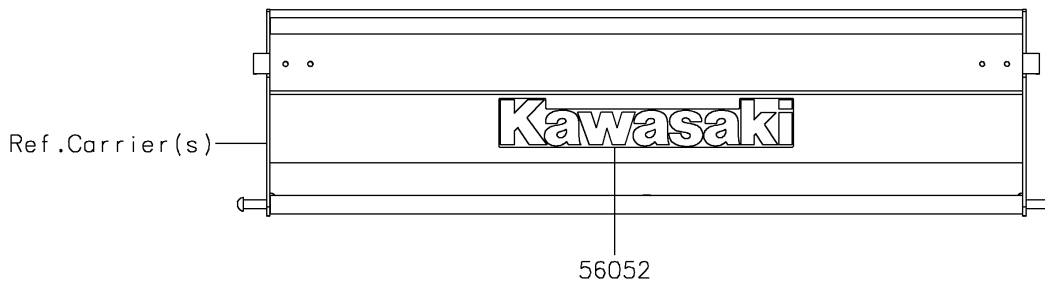

2017 MULE SX™ 4x4 PARTS DIAGRAM

Decals

F2861

2017 MULE SX™ 4x4 PARTS LIST

Decals

| ITEM NAME | PART NUMBER | QUANTITY |
|-----------|-------------|----------|
|-----------|-------------|----------|