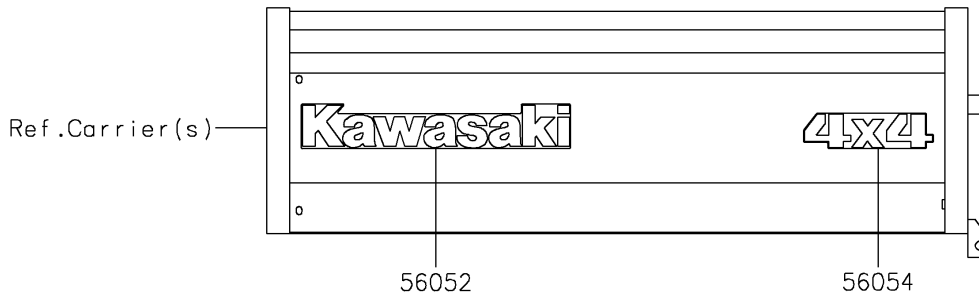

2017 MULE SX™ 4x4 PARTS DIAGRAM

Decals

F2861

2017 MULE SX™ 4x4 PARTS LIST

Decals

| ITEM NAME | PART NUMBER | QUANTITY |
|-----------|-------------|----------|
|-----------|-------------|----------|