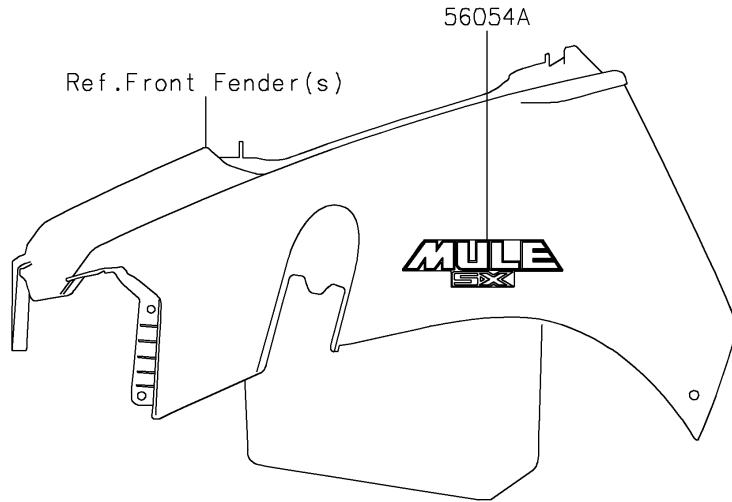

2017 MULE SX™ 4x4 PARTS DIAGRAM

Decals

F2861

2017 MULE SX™ 4x4 PARTS LIST

Decals

| ITEM NAME | PART NUMBER | QUANTITY |
|-----------|-------------|----------|
|-----------|-------------|----------|