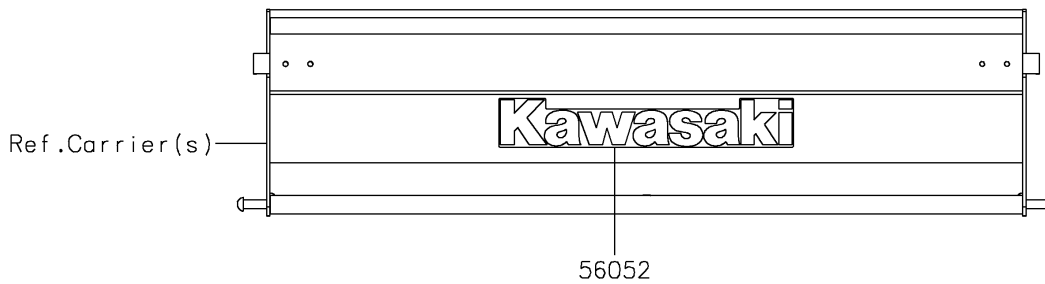

2017 Mule SX 4X4 PARTS DIAGRAM

Decals

F2861

2017 Mule SX 4X4 PARTS LIST

Decals

ITEM NAME	PART NUMBER	QUANTITY
MARK,KAWASAKI (Ref # 56052)	56052-1809	3
MARK,SIDE PLATE,4X4 (Ref # 56054)	56054-1809	2
MARK,FR FENDER,MULE SX (Ref # 56054A)	56054-2063	2