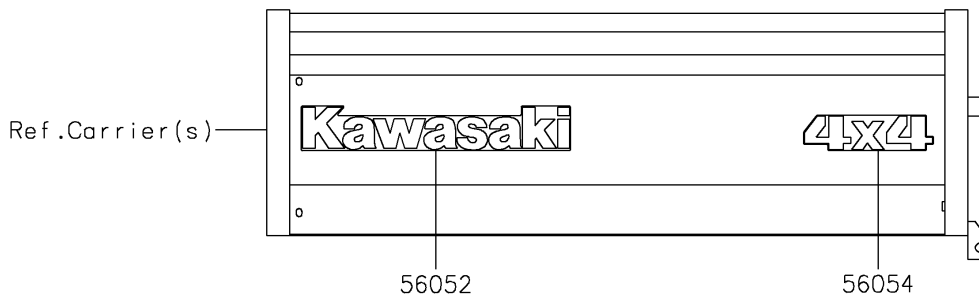

2017 Mule SX 4X4 PARTS DIAGRAM

Decals

F2861

2017 Mule SX 4X4 PARTS LIST

Decals

ITEM NAME	PART NUMBER	QUANTITY
MARK,KAWASAKI (Ref # 56052)	56052-1809	3
MARK,SIDE PLATE,4X4 (Ref # 56054)	56054-1809	2
MARK,FR FENDER,MULE SX (Ref # 56054A)	56054-2063	2