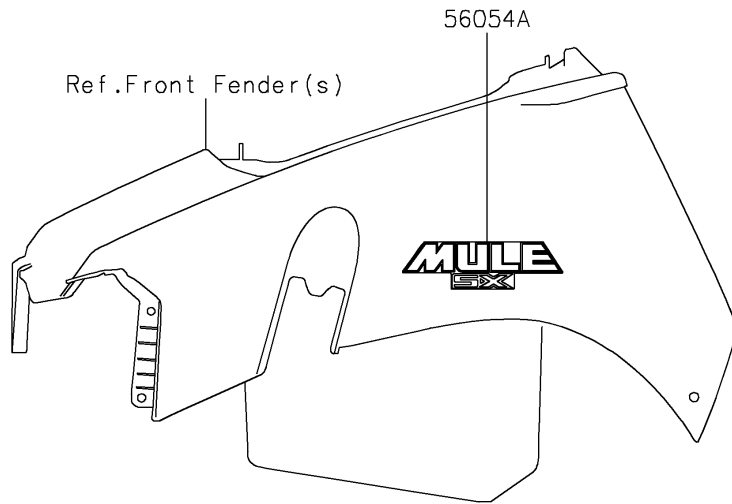

2017 Mule SX 4X4 PARTS DIAGRAM

Decals

F2861

2017 Mule SX 4X4 PARTS LIST

Decals

ITEM NAME	PART NUMBER	QUANTITY
MARK,KAWASAKI (Ref # 56052)	56052-1809	3
MARK,SIDE PLATE,4X4 (Ref # 56054)	56054-1809	2
MARK,FR FENDER,MULE SX (Ref # 56054A)	56054-2063	2