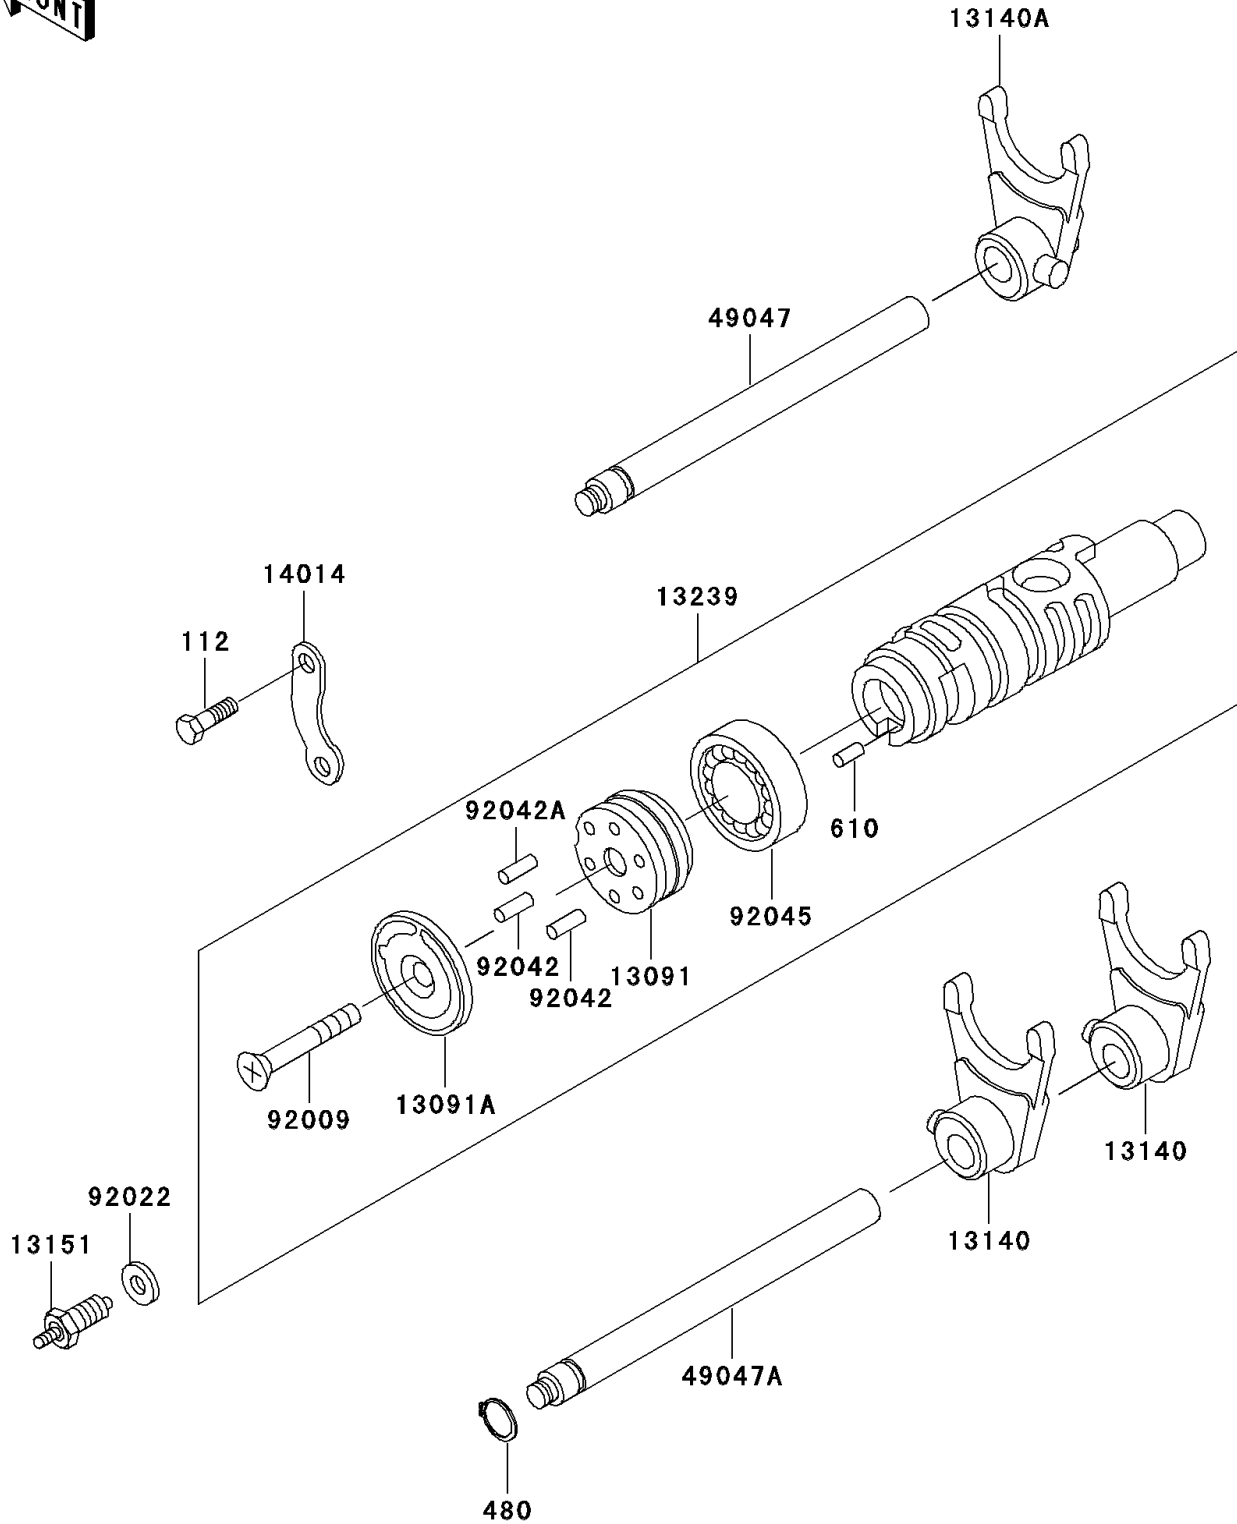

# 2001 Police 1000 PARTS DIAGRAM

Gear Change Drum/Shift Fork(s)

E1362

## 2001 Police 1000 PARTS LIST

### Gear Change Drum/Shift Fork(s)

ITEM NAME	PART NUMBER	QUANTITY
BOLT-UPSET (Ref # 112)	112G0616	2
CIRCLIP-TYPE-C,12MM (Ref # 480)	480J1200	1
ROLLER,4X10 (Ref # 610)	610A0410	1
HOLDER,CHANGE DRUM PIN (Ref # 13091)	13091-1087	1
HOLDER,CHANGE DRUM PIN (Ref # 13091A)	13091-1088	1
FORK-SHIFT (Ref # 13140)	13140-1214	2
FORK-SHIFT (Ref # 13140A)	13140-1215	1
SWITCH-COMP (Ref # 13151)	13151-1010	1
DRUM-ASSY-CHANGE (Ref # 13239)	13239-1107	1
PLATE-POSITION (Ref # 14014)	14014-1015	1
ROD-SHIFT (Ref # 49047)	49047-1014	1
ROD-SHIFT (Ref # 49047A)	49047-1019	1
SCREW,6X45 (Ref # 92009)	92009-1599	1
WASHER (Ref # 92022)	92022-1211	1
PIN,DOWEL,4X15.8 (Ref # 92042)	92042-014	5
PIN,DOWEL,4X17.8 (Ref # 92042A)	92042-020	1
BEARING-BALL,6806 (Ref # 92045)	92045-1152	1