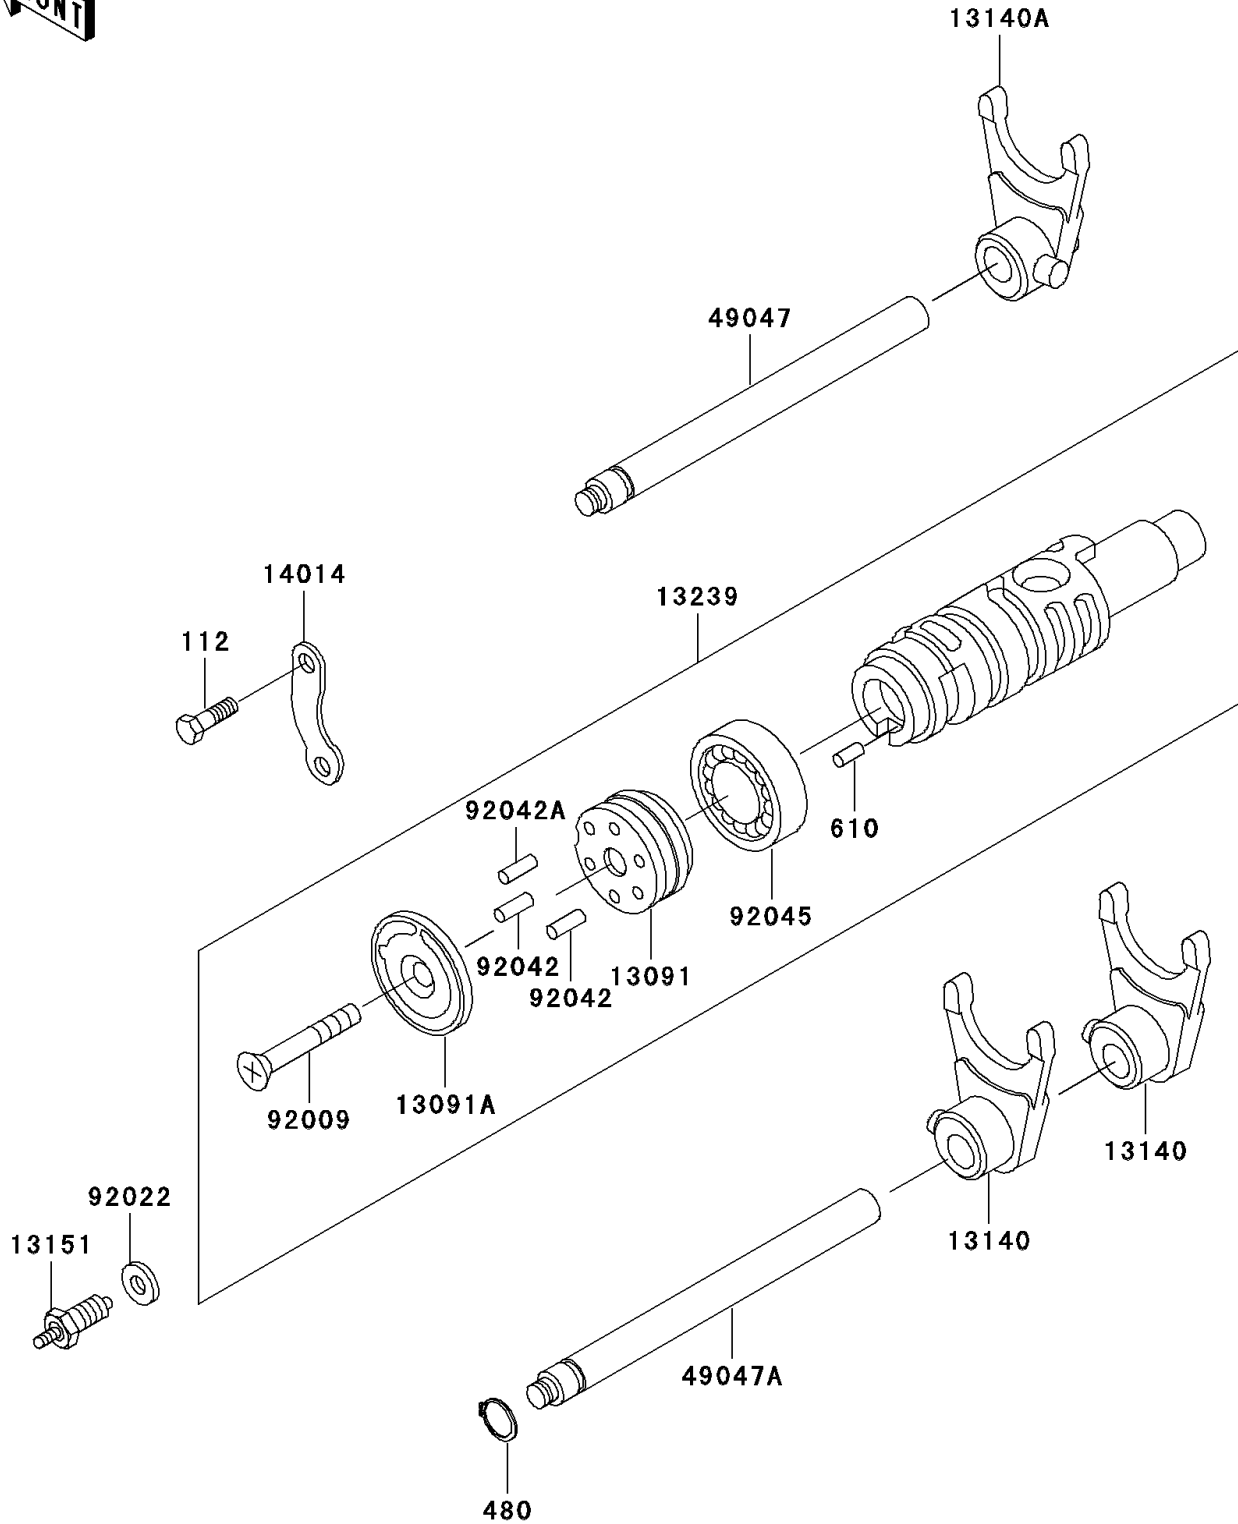

2003 Police 1000 PARTS DIAGRAM

Gear Change Drum/Shift Fork(s)

E1362

2003 Police 1000 PARTS LIST

Gear Change Drum/Shift Fork(s)

ITEM NAME	PART NUMBER	QUANTITY
BOLT-UPSET (Ref # 112)	112G0616	2
CIRCLIP-TYPE-C,12MM (Ref # 480)	480J1200	1
ROLLER,4X10 (Ref # 610)	610A0410	1
HOLDER,CHANGE DRUM PIN (Ref # 13091)	13091-1087	1
HOLDER,CHANGE DRUM PIN (Ref # 13091A)	13091-1088	1
FORK-SHIFT (Ref # 13140)	13140-1214	2
FORK-SHIFT (Ref # 13140A)	13140-1215	1
SWITCH-COMP (Ref # 13151)	13151-1010	1
DRUM-ASSY-CHANGE (Ref # 13239)	13239-1107	1
PLATE-POSITION (Ref # 14014)	14014-1015	1
ROD-SHIFT (Ref # 49047)	49047-1014	1
ROD-SHIFT (Ref # 49047A)	49047-1019	1
SCREW,6X45 (Ref # 92009)	92009-1599	1
WASHER (Ref # 92022)	92022-1211	1
PIN,DOWEL,4X15.8 (Ref # 92042)	92042-014	5
PIN,DOWEL,4X17.8 (Ref # 92042A)	92042-020	1
BEARING-BALL,6806 (Ref # 92045)	92045-1152	1