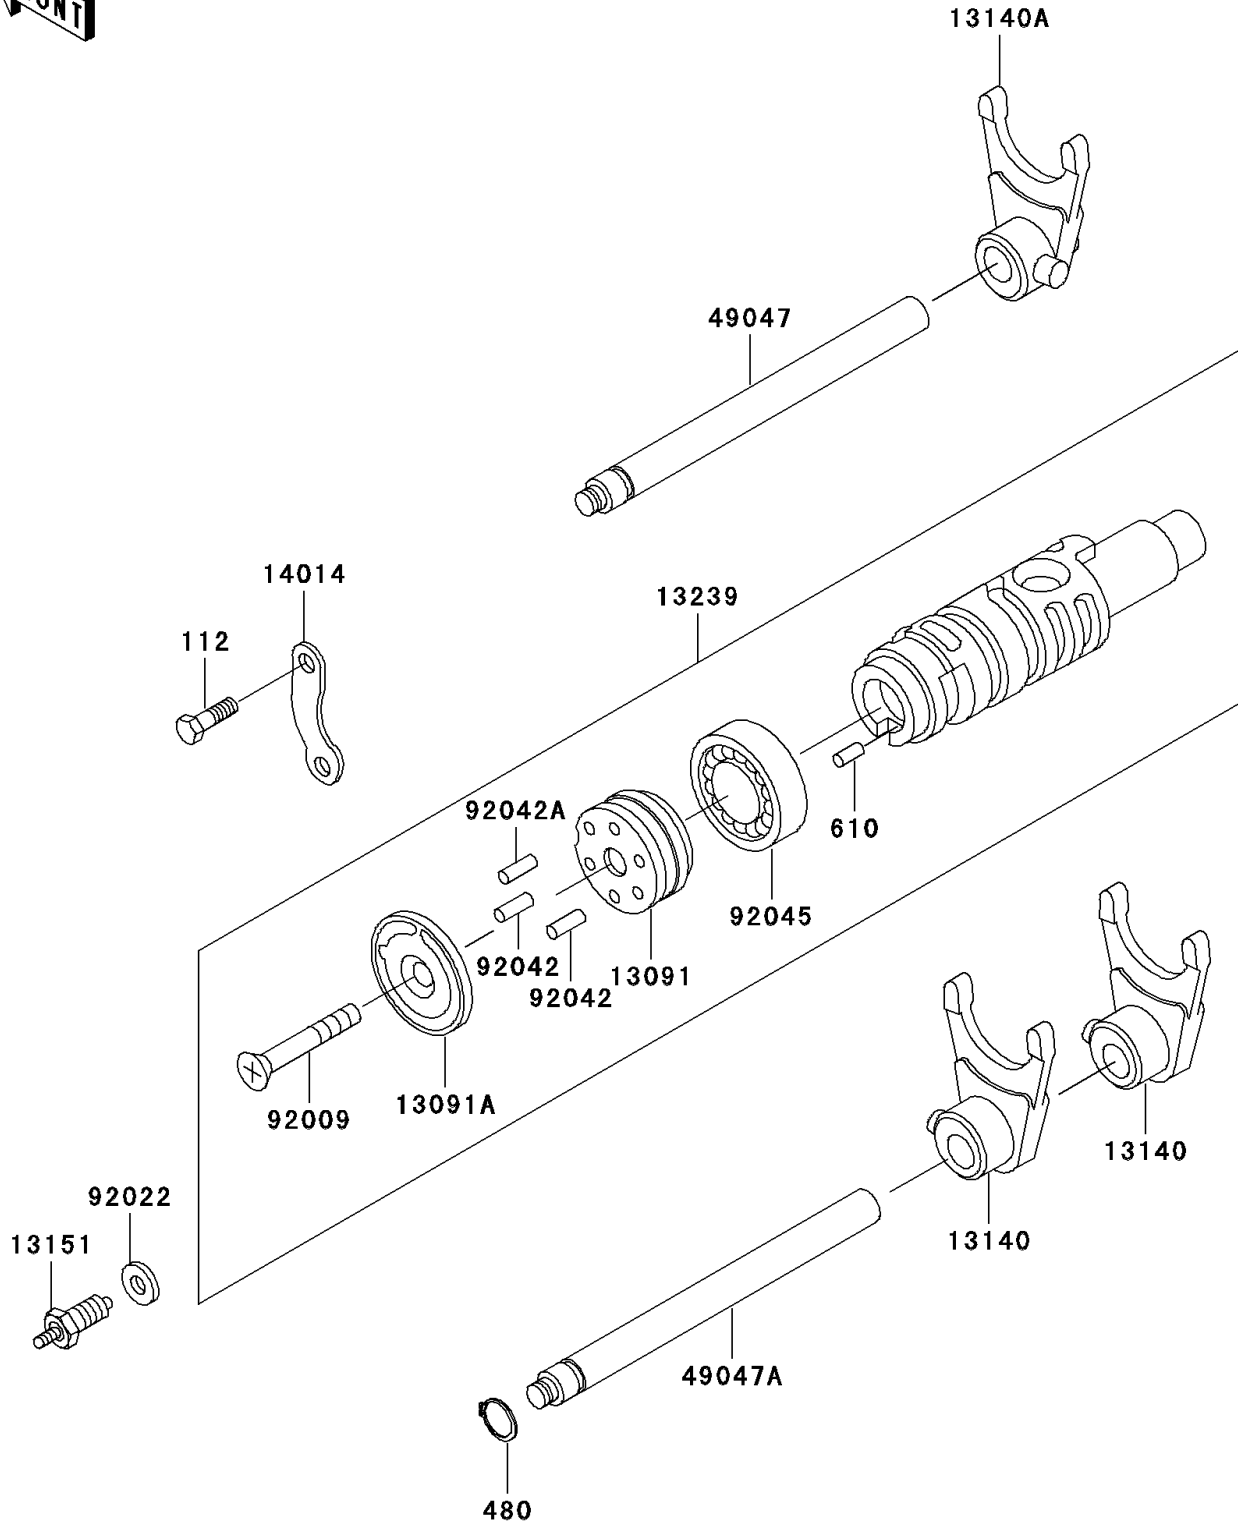

2005 Police 1000 PARTS DIAGRAM

Gear Change Drum/Shift Fork(s)

E1362

2005 Police 1000 PARTS LIST

Gear Change Drum/Shift Fork(s)

ITEM NAME	PART NUMBER	QUANTITY
BOLT-UPSET (Ref # 112)	112G0616	2
CIRCLIP-TYPE-C,12MM (Ref # 480)	480J1200	1
ROLLER,4X10 (Ref # 610)	610A0410	1
HOLDER,CHANGE DRUM PIN (Ref # 13091)	13091-1087	1
HOLDER,CHANGE DRUM PIN (Ref # 13091A)	13091-1088	1
FORK-SHIFT (Ref # 13140)	13140-1214	2
FORK-SHIFT (Ref # 13140A)	13140-1215	1
SWITCH-COMP (Ref # 13151)	13151-1010	1
DRUM-ASSY-CHANGE (Ref # 13239)	13239-1107	1
PLATE-POSITION (Ref # 14014)	14014-1015	1
ROD-SHIFT (Ref # 49047)	49047-1014	1
ROD-SHIFT (Ref # 49047A)	49047-1019	1
SCREW,6X45 (Ref # 92009)	92009-1599	1
WASHER (Ref # 92022)	92022-1211	1
PIN,DOWEL,4X15.8 (Ref # 92042)	92042-014	5
PIN,DOWEL,4X17.8 (Ref # 92042A)	92042-020	1
BEARING-BALL,6806 (Ref # 92045)	92045-1152	1