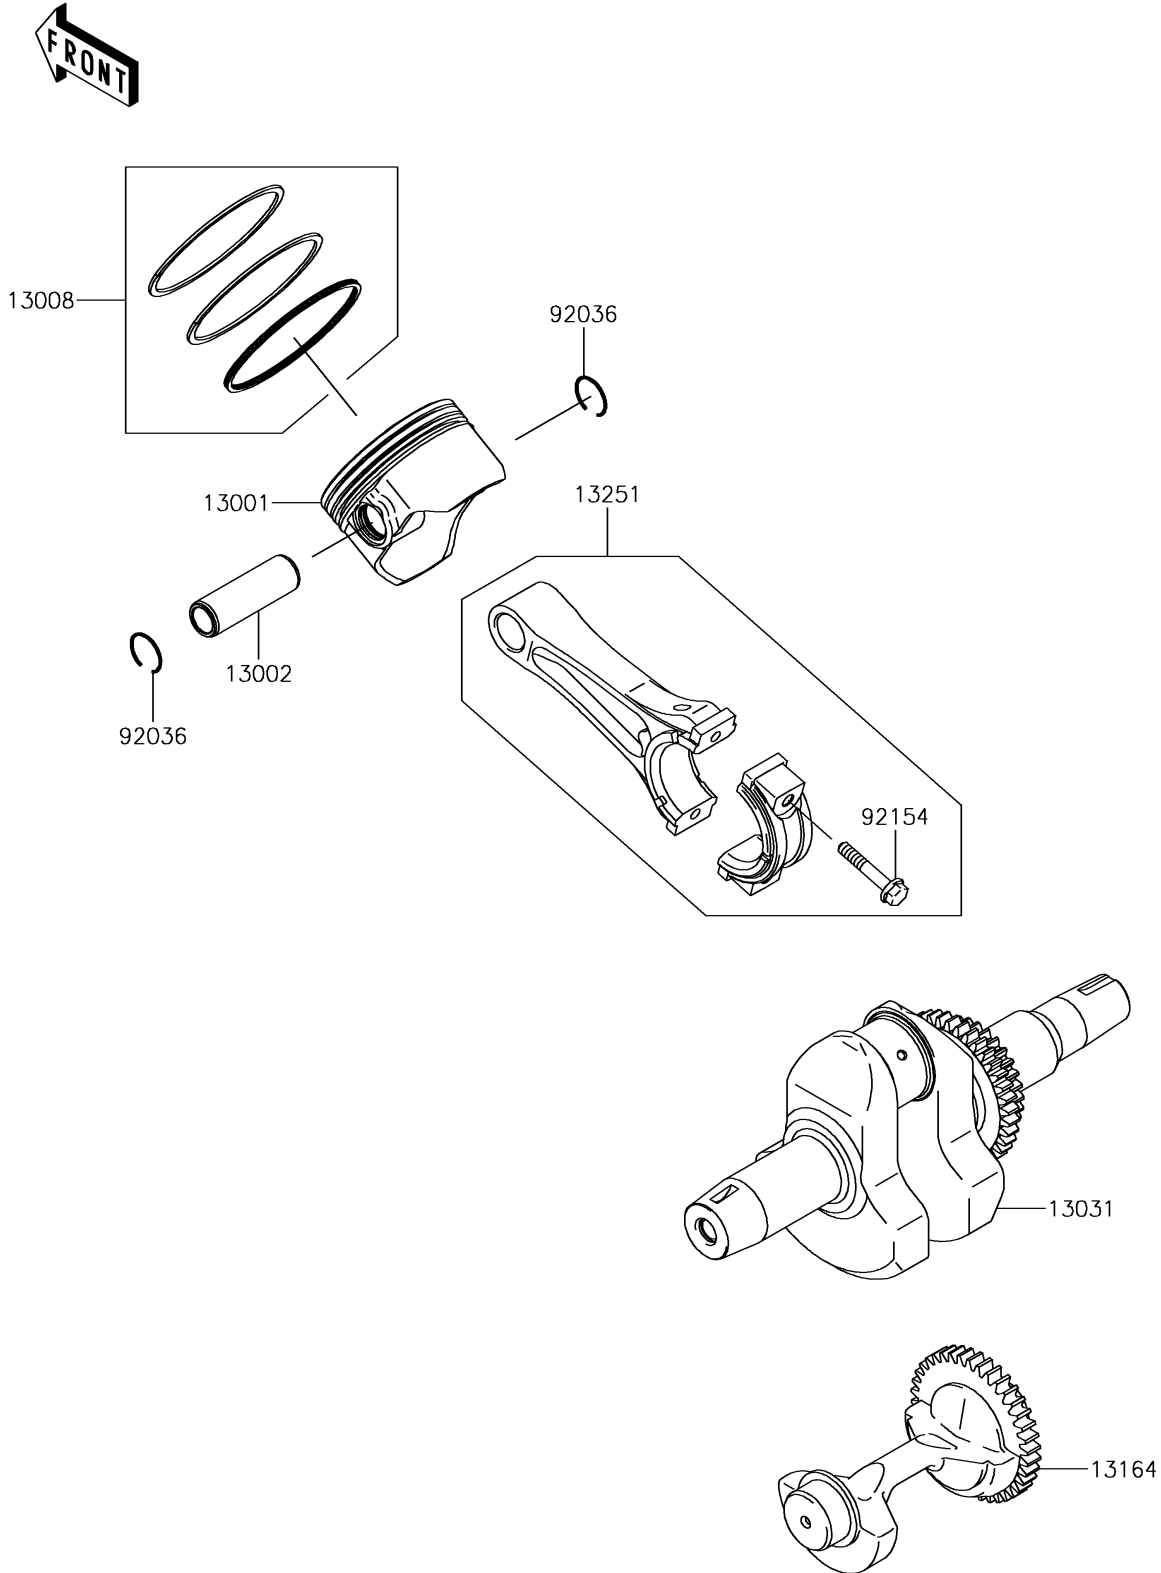

2019 MULE SX™ PARTS DIAGRAM

Crankshaft/Piston(s)

E1320

2019 MULE SX™ PARTS LIST

Crankshaft/Piston(s)

ITEM NAME	PART NUMBER	QUANTITY
PISTON-ENGINE (Ref # 13001)	13001-7013	1
PIN-PISTON (Ref # 13002)	13002-7003	1
RING-SET-PISTON (Ref # 13008)	13008-6063	1
CRANKSHAFT-COMP (Ref # 13031)	13031-0760	1
BALANCER-COMP (Ref # 13164)	13164-0012	1
ROD-ASSY-CONNECTING (Ref # 13251)	13251-0049	1
RING-SNAP,PISTON PIN (Ref # 92036)	92036-008	2
BOLT,6X35 (Ref # 92154)	92154-2842	2