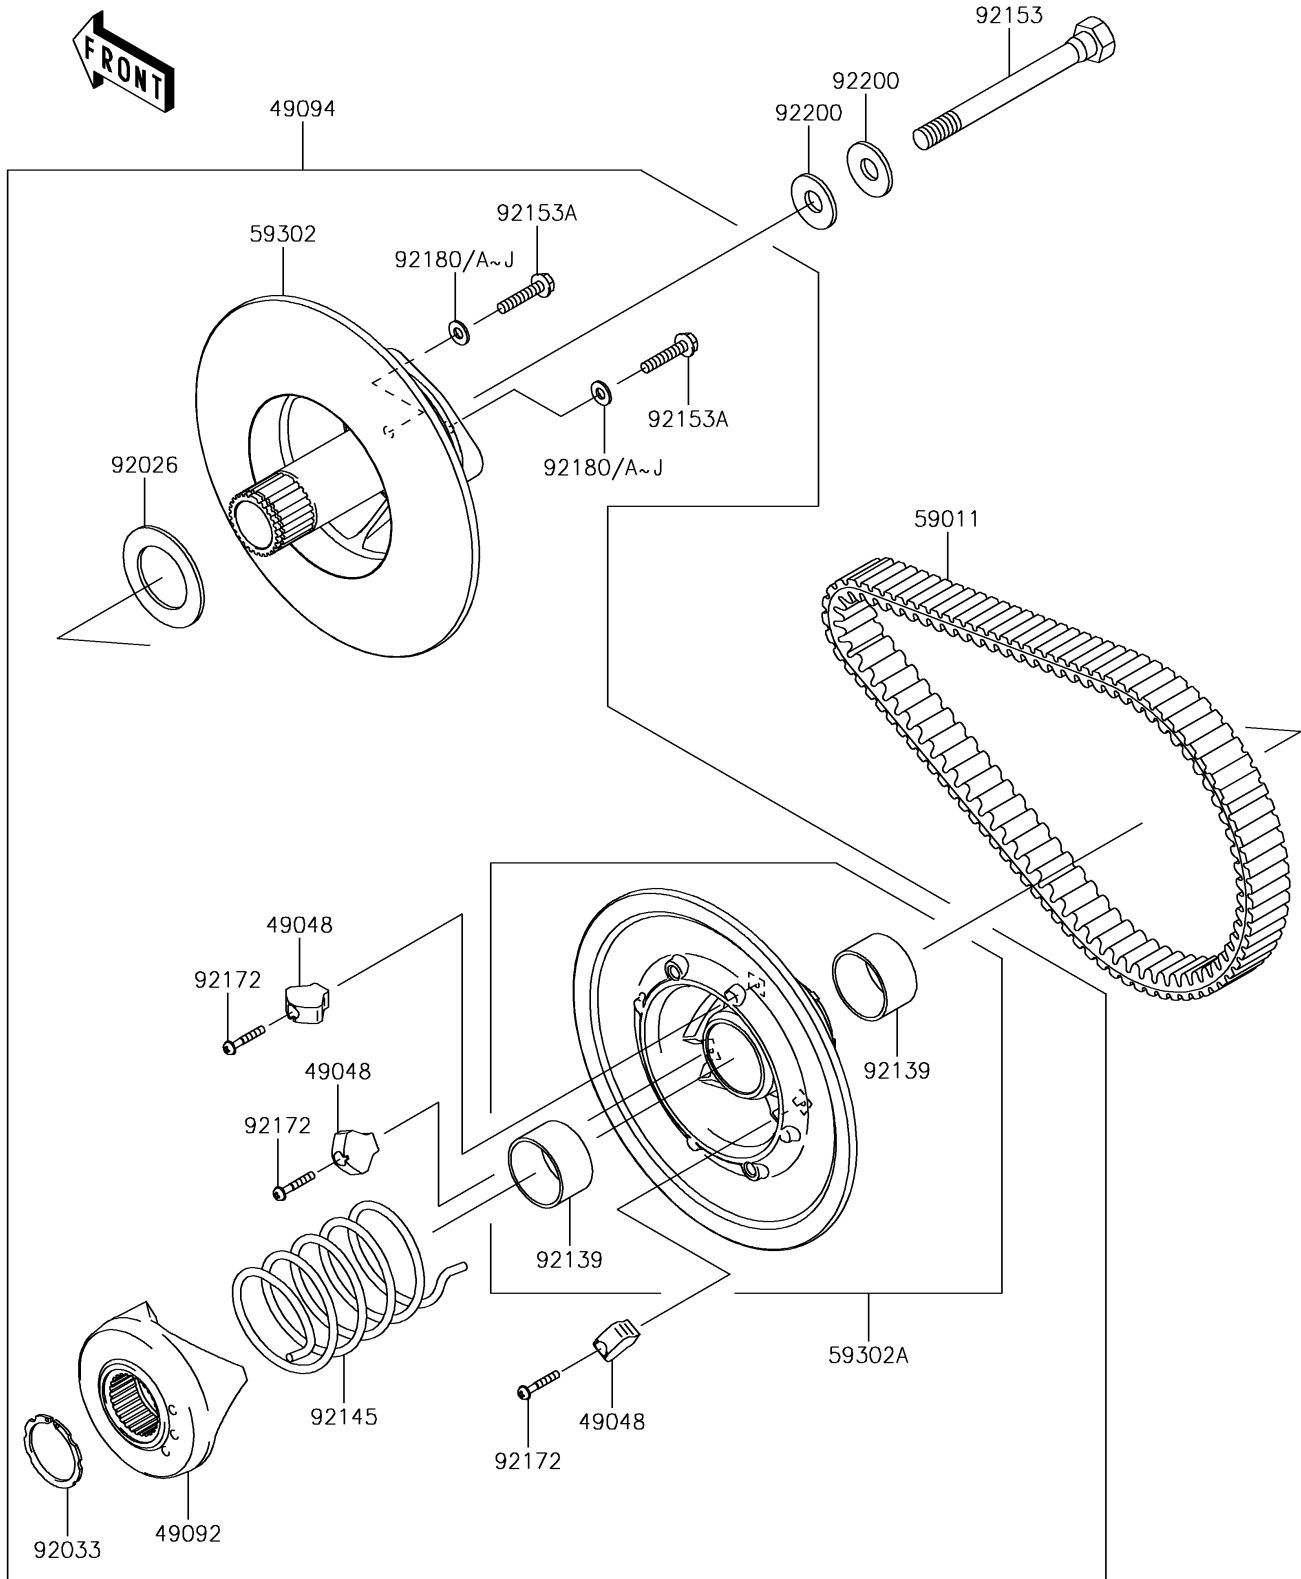

2019 MULE SX™ PARTS DIAGRAM

Driven Converter/Drive Belt

E1392

2019 MULE SX™ PARTS LIST

Driven Converter/Drive Belt

ITEM NAME	PART NUMBER	QUANTITY
-----------	-------------	----------