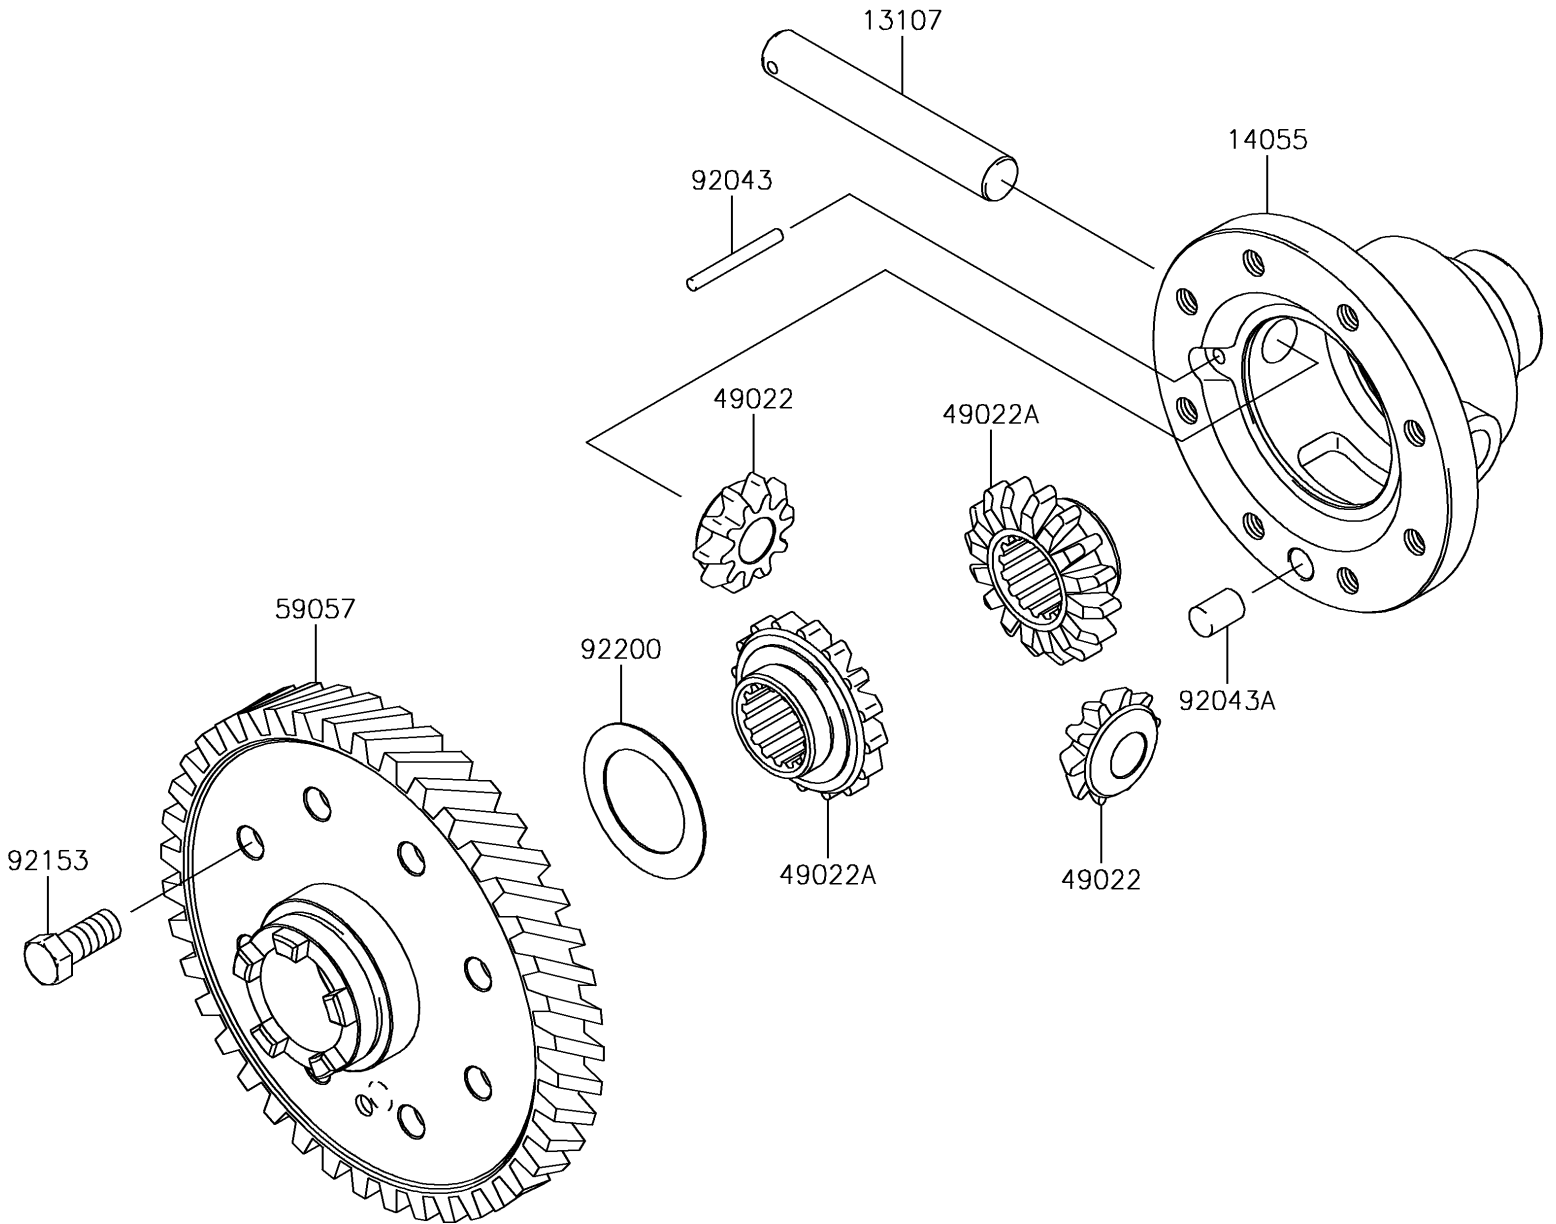

2019 MULE SX™ PARTS DIAGRAM

Differential

E1451

2019 MULE SX™ PARTS LIST

Differential

ITEM NAME	PART NUMBER	QUANTITY
-----------	-------------	----------