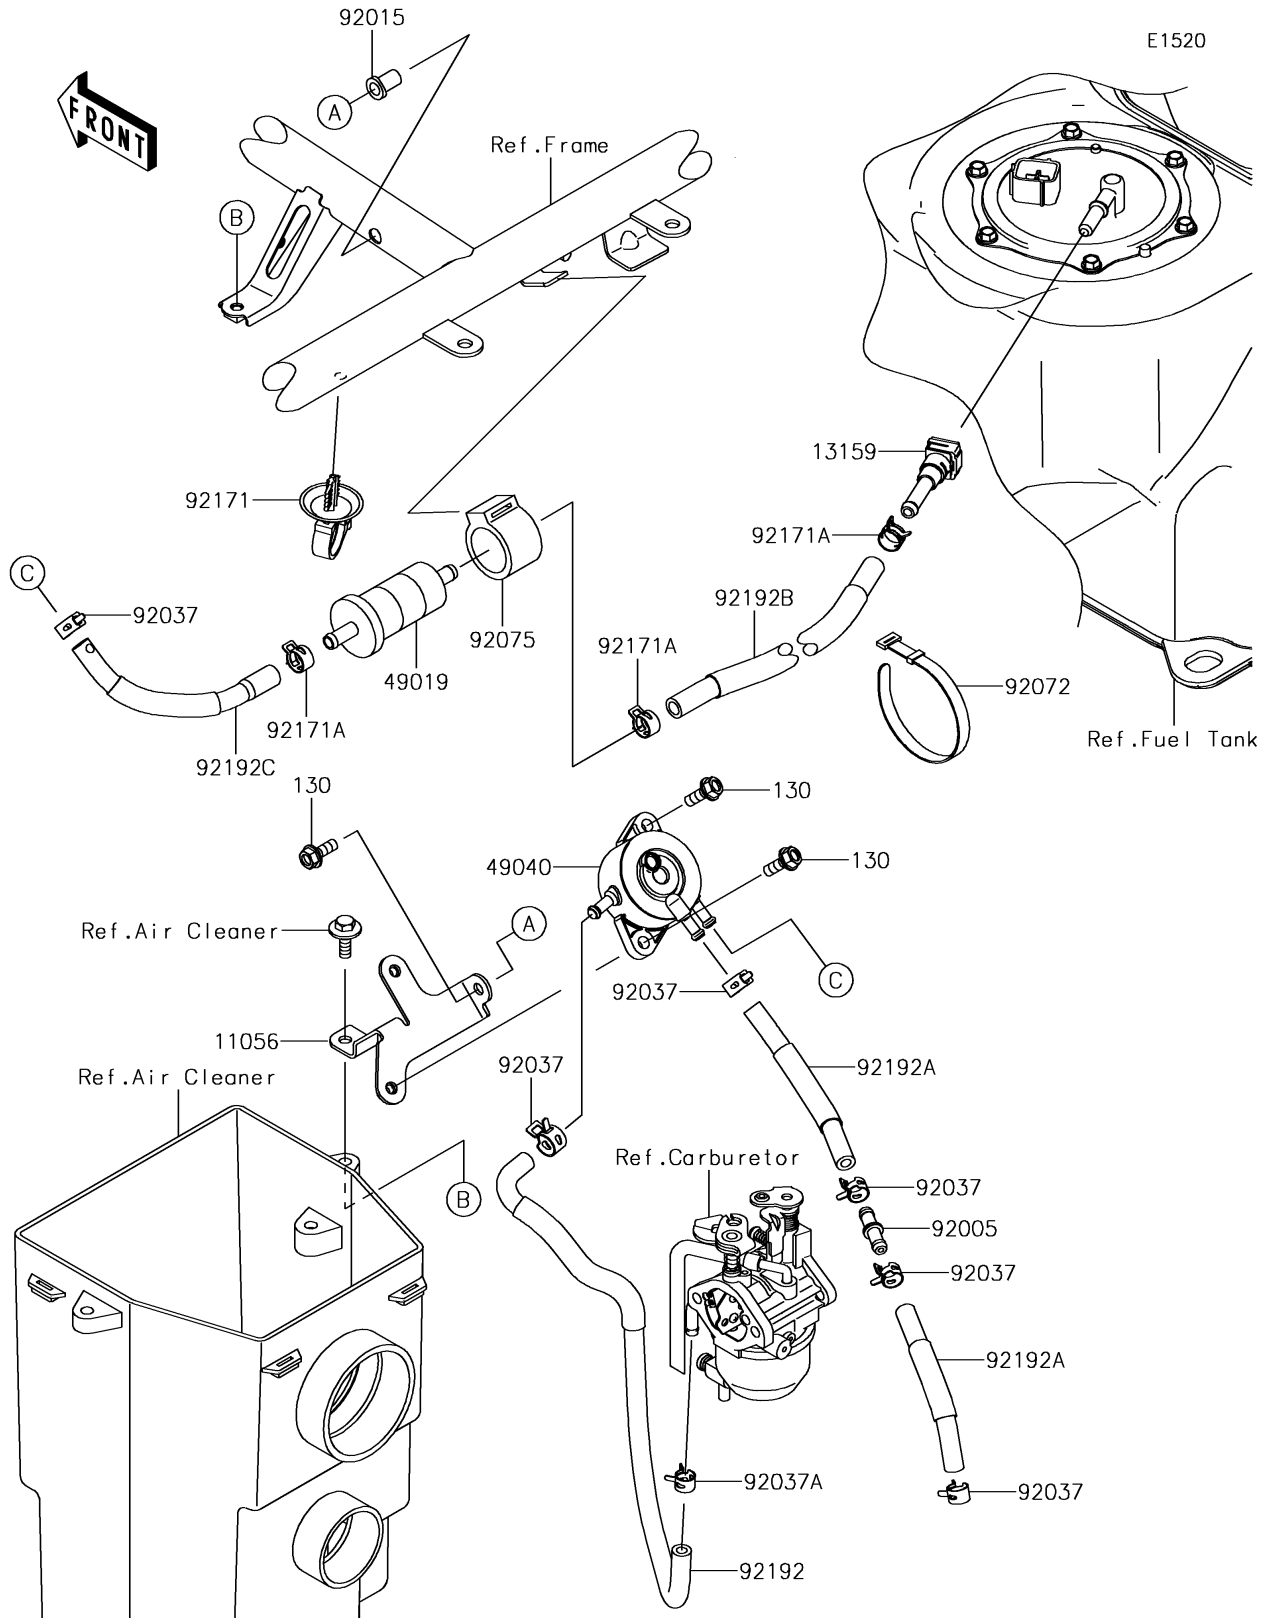

2019 MULE SX™ PARTS DIAGRAM

Fuel Pump

2019 MULE SX™ PARTS LIST

Fuel Pump

ITEM NAME	PART NUMBER	QUANTITY
-----------	-------------	----------