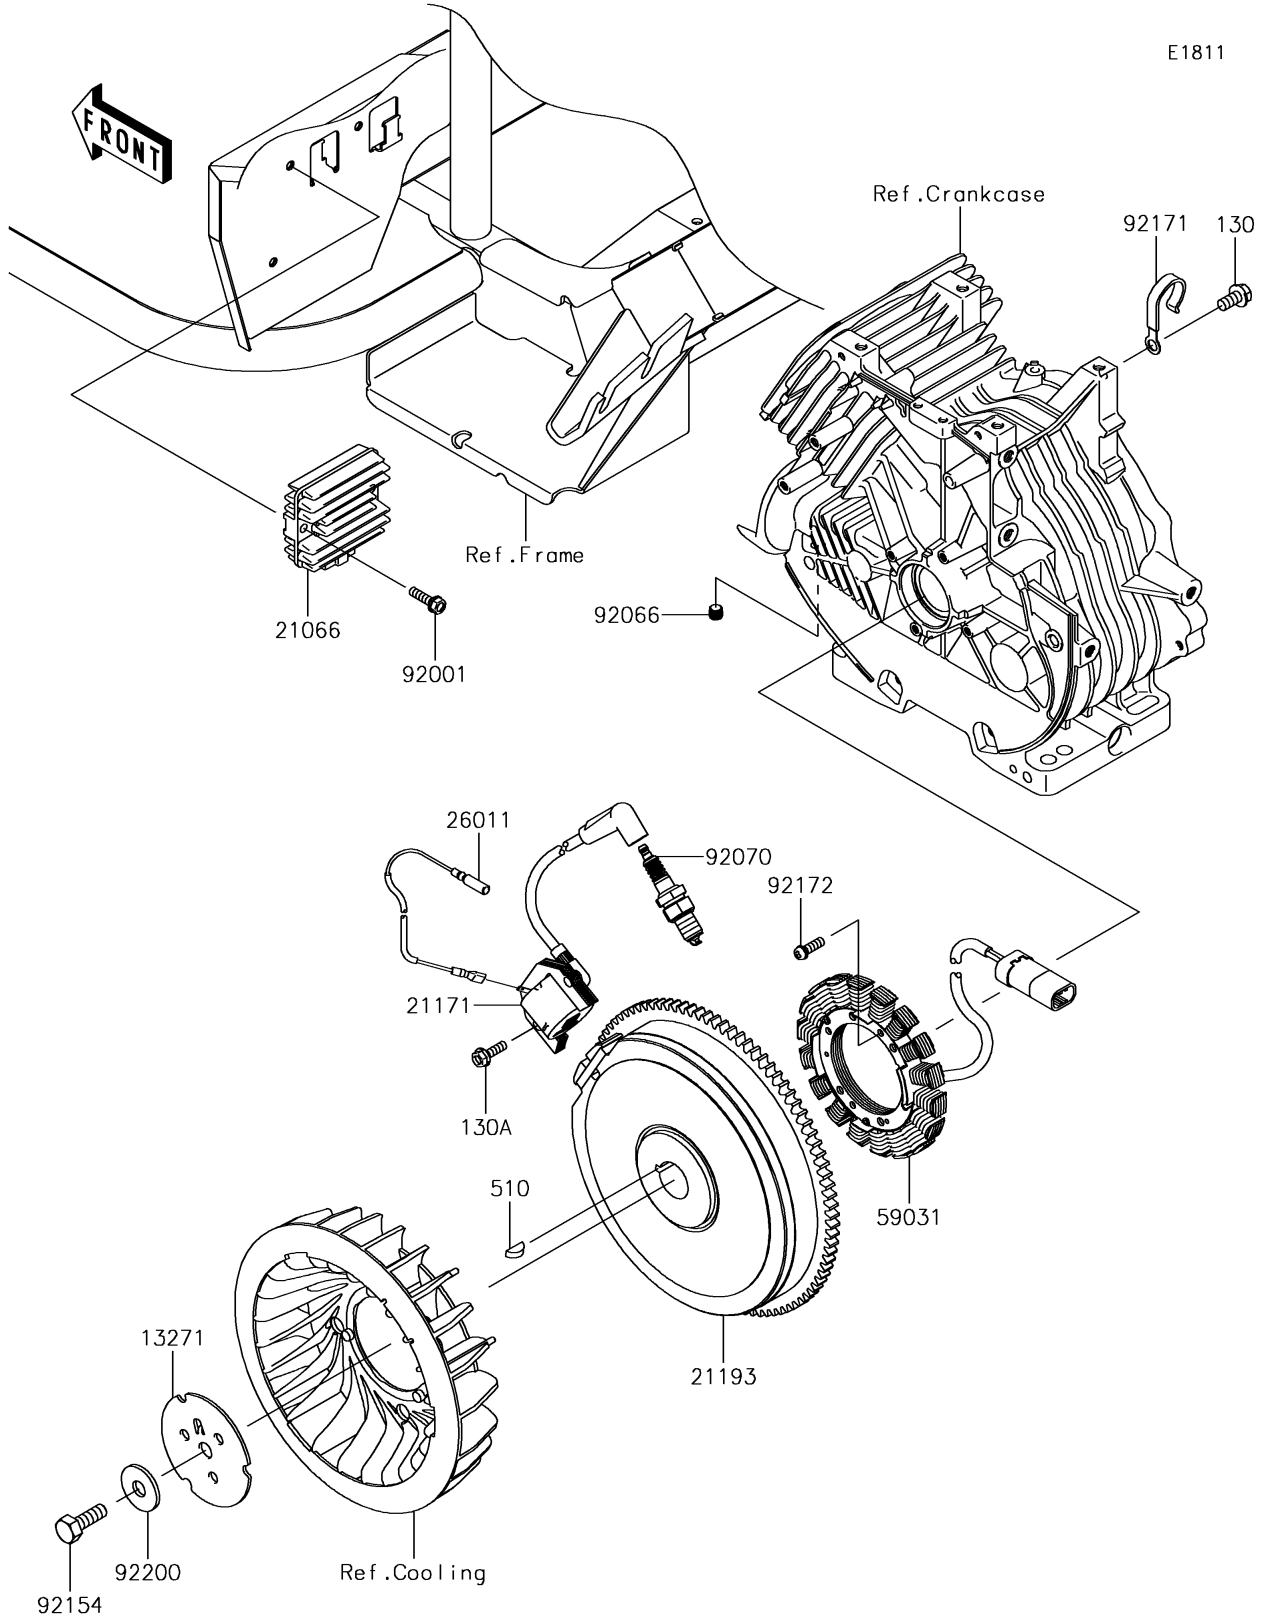

2019 MULE SX™ PARTS DIAGRAM

Generator/Ignition Coil

2019 MULE SX™ PARTS LIST

Generator/Ignition Coil

ITEM NAME	PART NUMBER	QUANTITY
-----------	-------------	----------