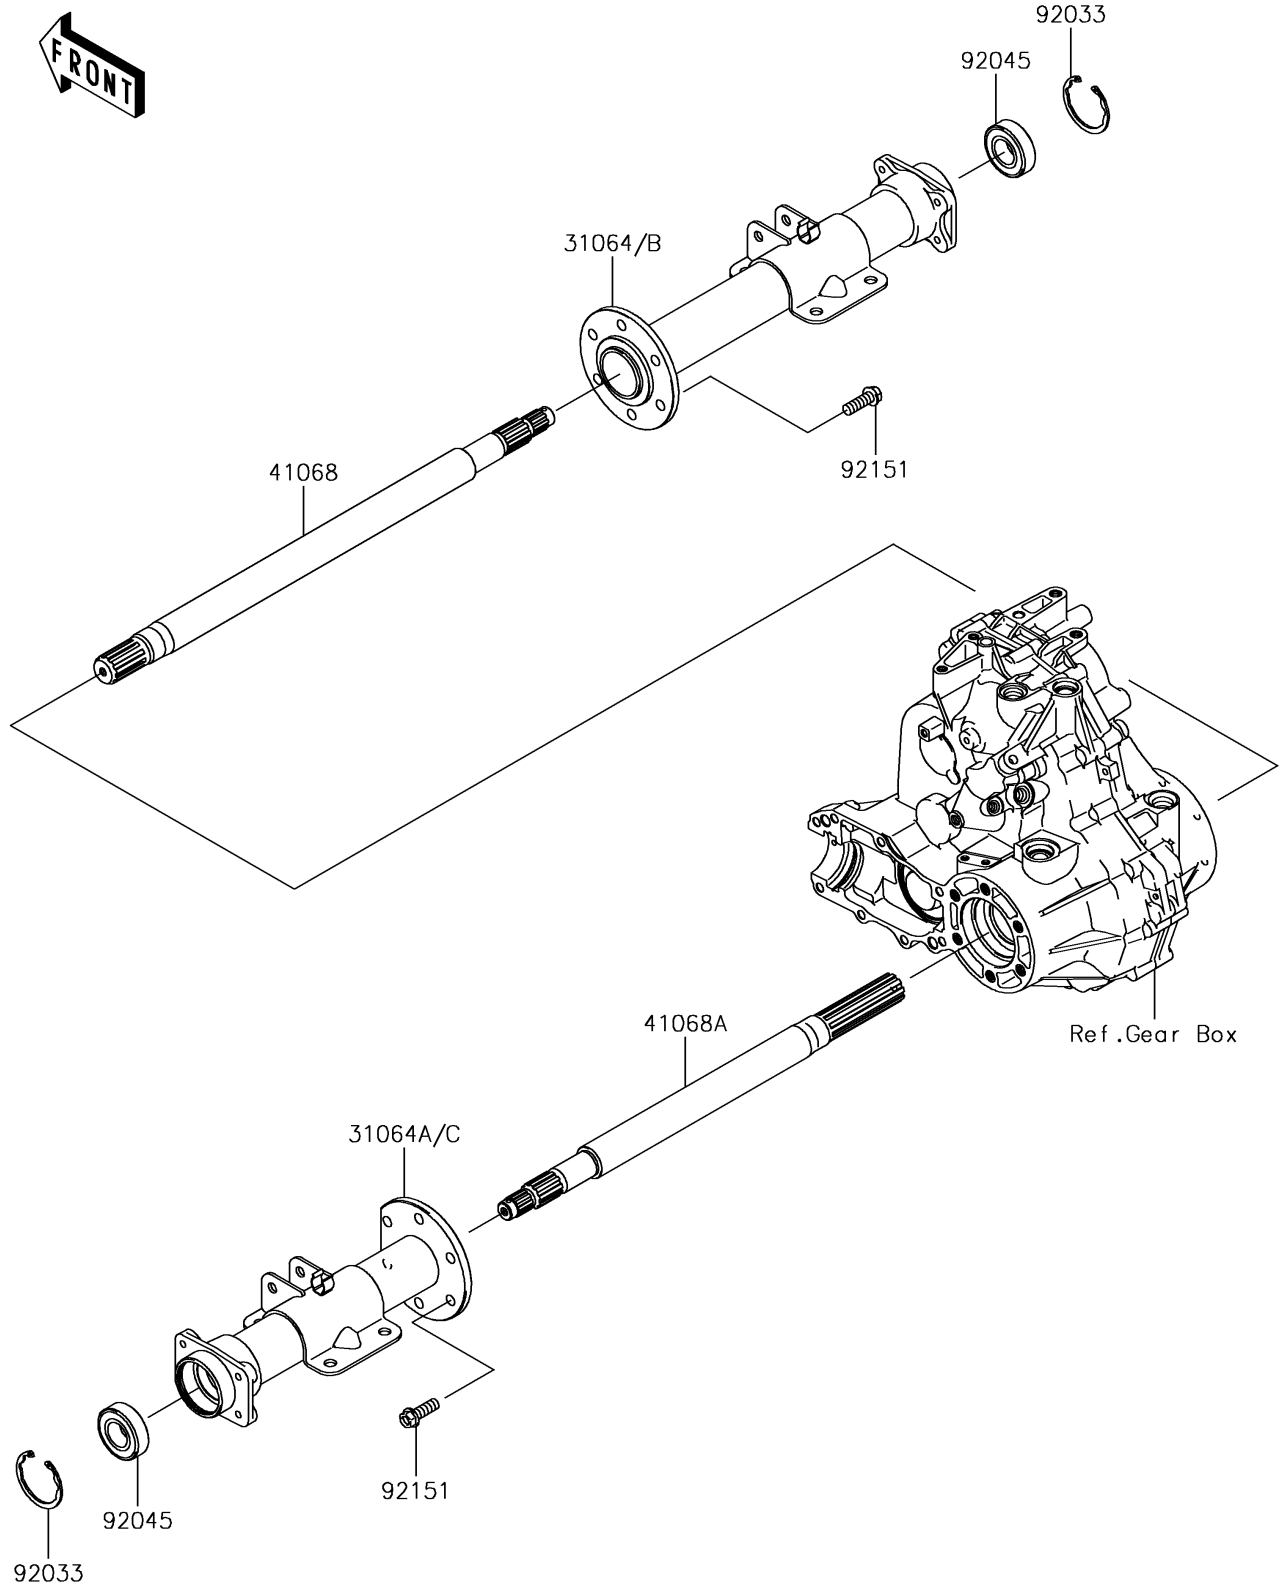

2018 MULE SX™ PARTS DIAGRAM

Rear Axle

E3133

2018 MULE SX™ PARTS LIST

Rear Axle

ITEM NAME	PART NUMBER	QUANTITY
PIPE-COMP,RH (Ref # 31064B)	31064-0709	1
PIPE-COMP,LH (Ref # 31064C)	31064-0710	1
AXLE,RH (Ref # 41068)	41068-0036	1
AXLE,LH (Ref # 41068A)	41068-0037	1
RING-SNAP (Ref # 92033)	92033-2149	2
BEARING-BALL,6205A26DDU2 (Ref # 92045)	92045-0044	2
BOLT,10X28 (Ref # 92151)	92151-2142	12