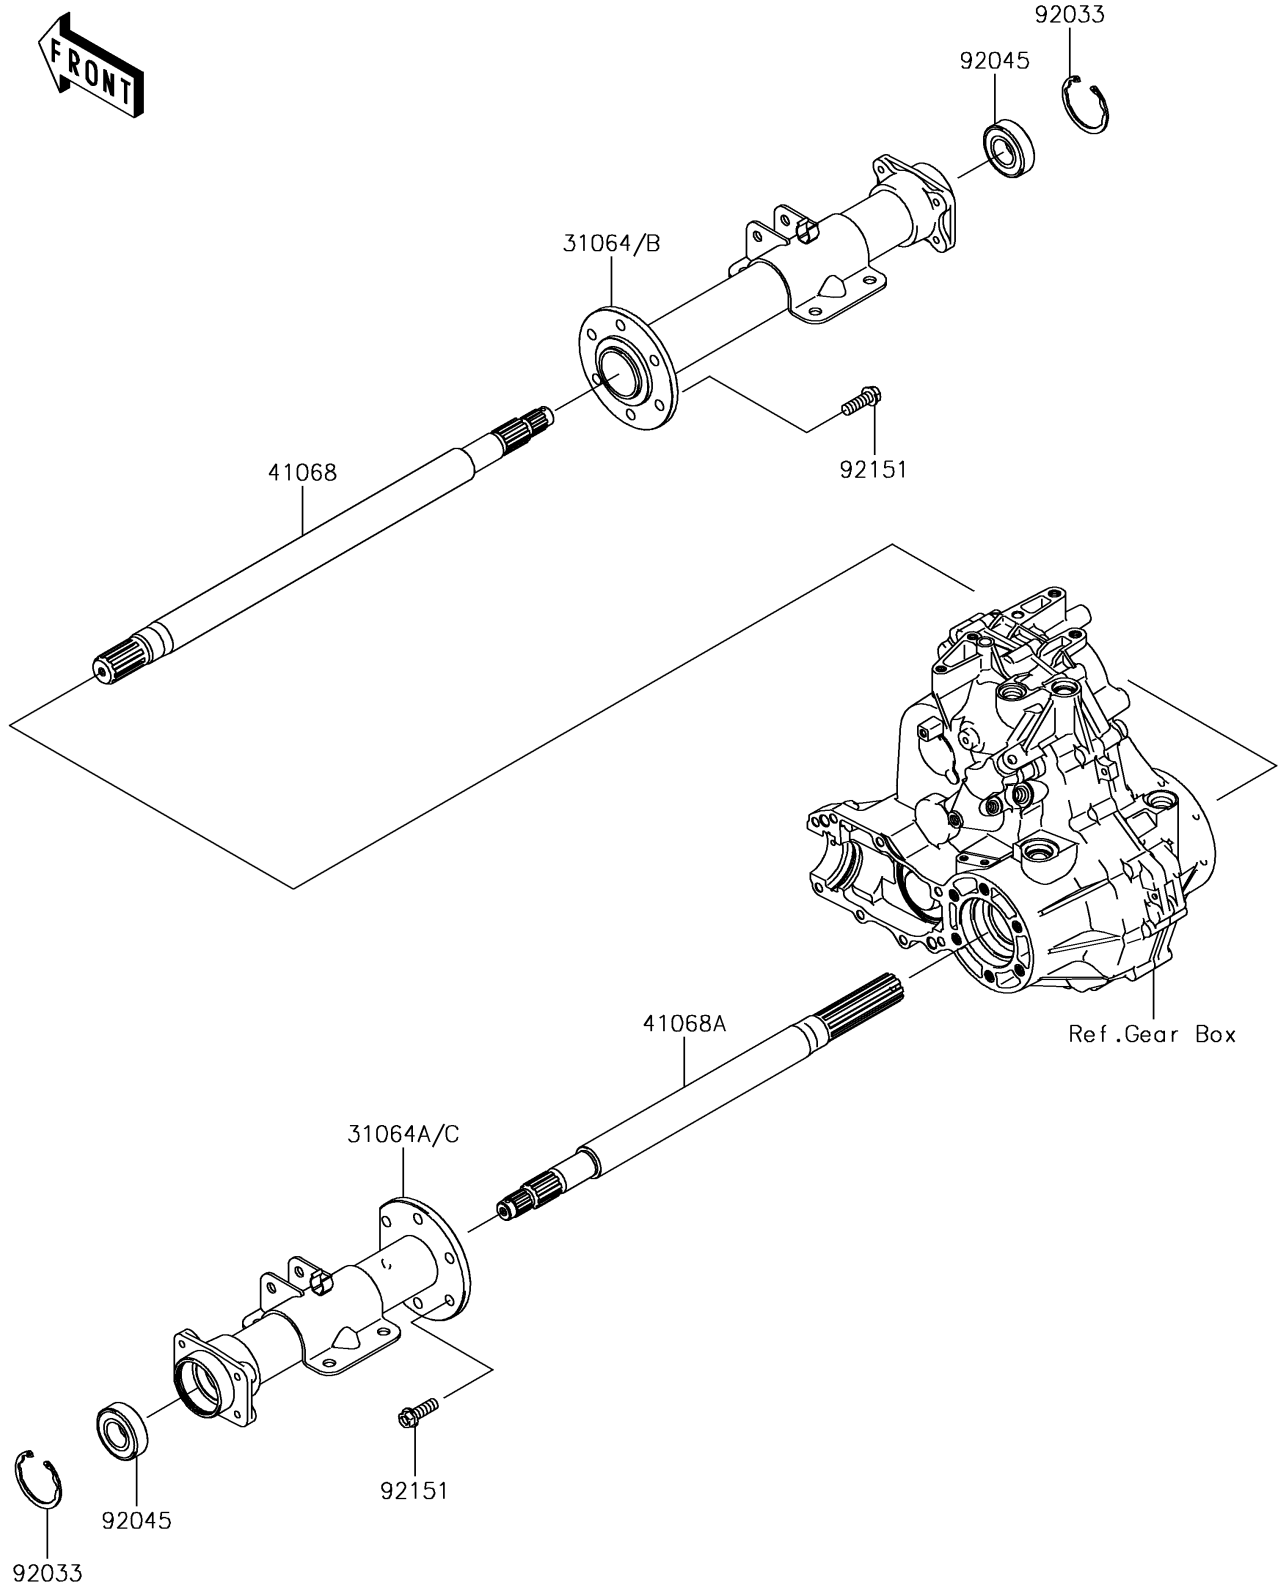

2019 MULE SX™ PARTS DIAGRAM

Rear Axle

E3133

2019 MULE SX™ PARTS LIST

Rear Axle

ITEM NAME	PART NUMBER	QUANTITY
PIPE-COMP,RH (Ref # 31064B)	31064-0709	1
PIPE-COMP,LH (Ref # 31064C)	31064-0710	1
AXLE,RH (Ref # 41068)	41068-0036	1
AXLE,LH (Ref # 41068A)	41068-0037	1
RING-SNAP (Ref # 92033)	92033-2149	2
BEARING-BALL,6205A26DDU2 (Ref # 92045)	92045-0044	2
BOLT,10X28 (Ref # 92151)	92151-2142	12