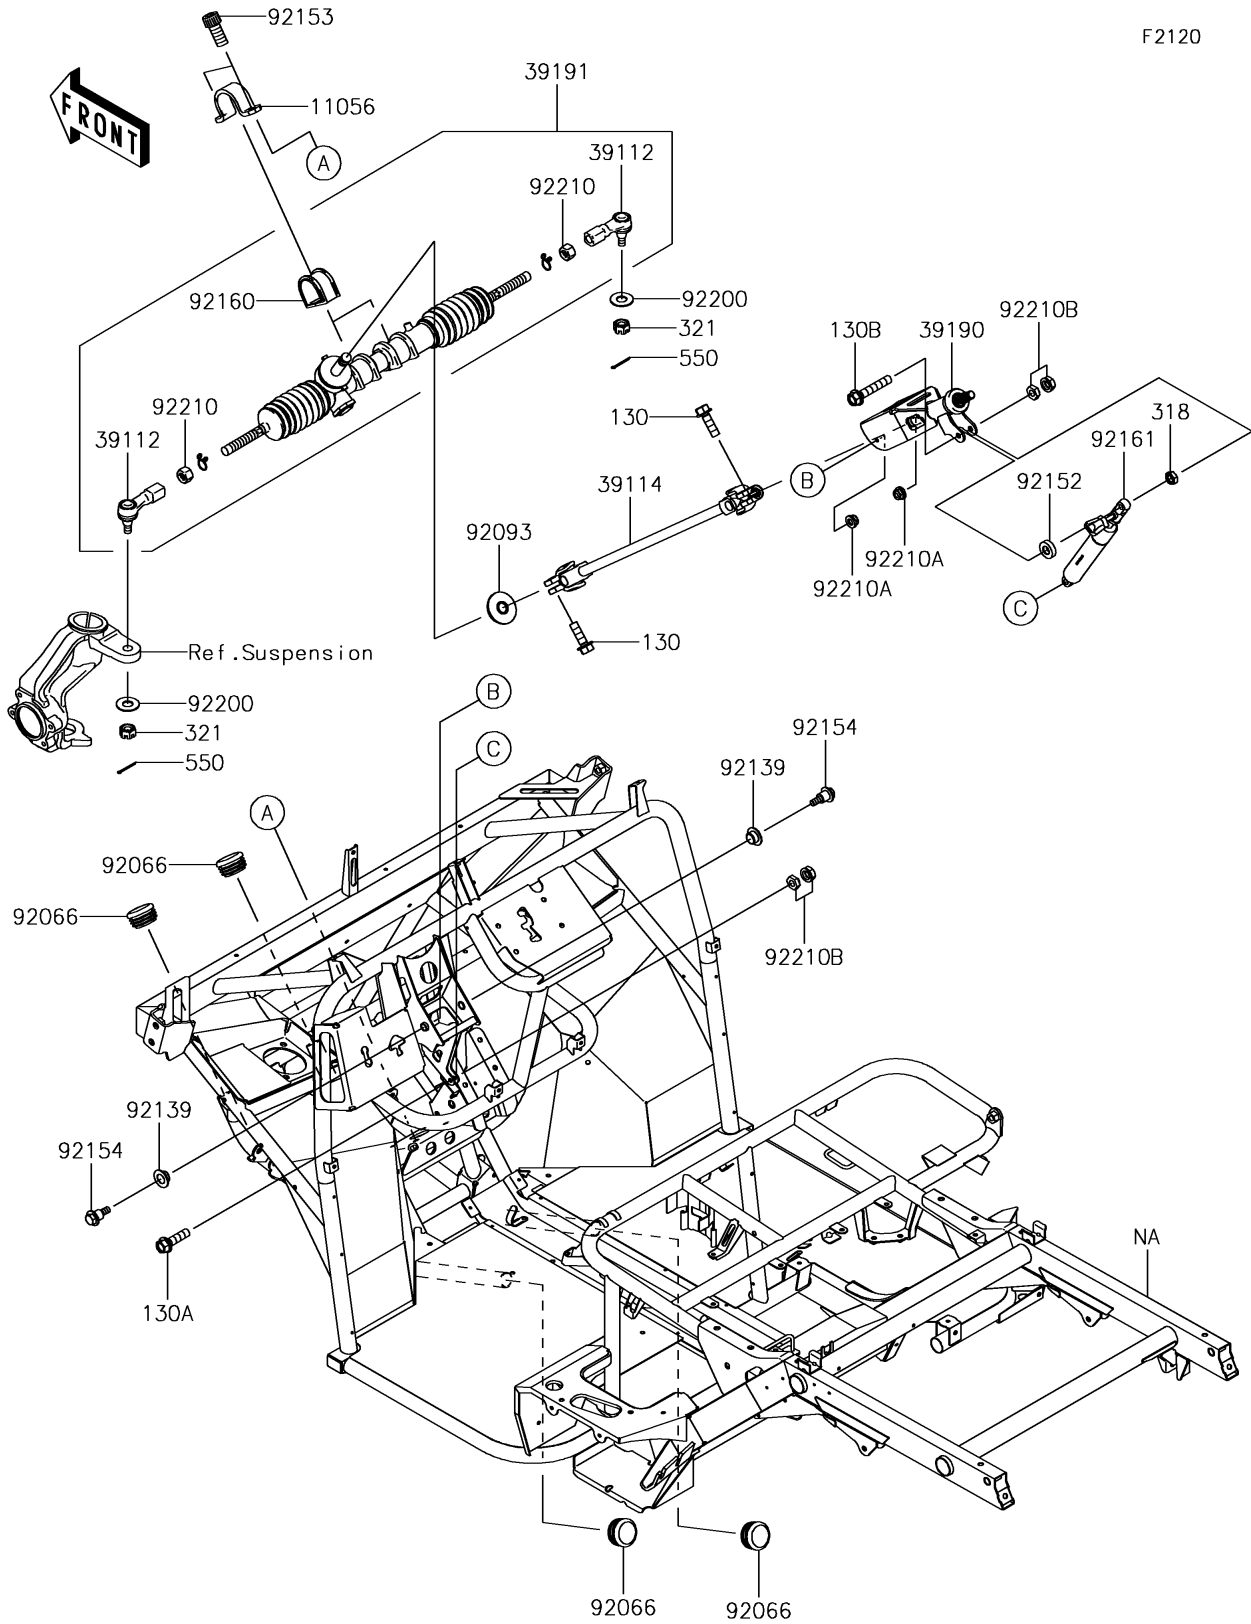

2017 Mule SX PARTS DIAGRAM

Frame

2017 Mule SX PARTS LIST

Frame

ITEM NAME	PART NUMBER	QUANTITY
BRACKET,STEERING GEAR (Ref # 11056)	11056-2238	2
RODEND-TIE,STEERING GEAR (Ref # 39112)	39112-0008	2
SHAFT-COMP-STRG (Ref # 39114)	39114-0022	1
SHAFT-ASSY-STEERING (Ref # 39190)	39190-0006	1
GEAR-ASSY-STEERING (Ref # 39191)	39191-0022	1
PLUG (Ref # 92066)	92066-0036	4
SEAL (Ref # 92093)	92093-1313	1
BUSHING (Ref # 92139)	92139-0230	2
COLLAR,8.2X18X5 (Ref # 92152)	92152-1848	1
BOLT,SOCKET,10X23 (Ref # 92153)	92153-1269	4
BOLT,6X21.5 (Ref # 92154)	92154-1320	2
DAMPER,STEERING GEAR (Ref # 92160)	92160-1084	2
DAMPER,GAS SPRING (Ref # 92161)	92161-1825	1
WASHER,10.3X23X1.6 (Ref # 92200)	92200-2009	2
NUT,14MM (Ref # 92210)	92210-0217	2
NUT,LOCK,FLANGED,6MM (Ref # 92210A)	92210-0303	2
NUT,HARD LOCK,8MM (Ref # 92210B)	92210-0934	2
BOLT-FLANGED,8X25 (Ref # 130)	130BA0825	2
BOLT-FLANGED,8X30 (Ref # 130A)	130CA0830	1
BOLT-FLANGED,8X45 (Ref # 130B)	130CA0845	1
NUT-HEX-SMALL,8MM (Ref # 318)	318BA0800	1
NUT-CASTLE (Ref # 321)	321BA1000	2
PIN-COTTER,2.0X22 (Ref # 550)	550AA2022	2