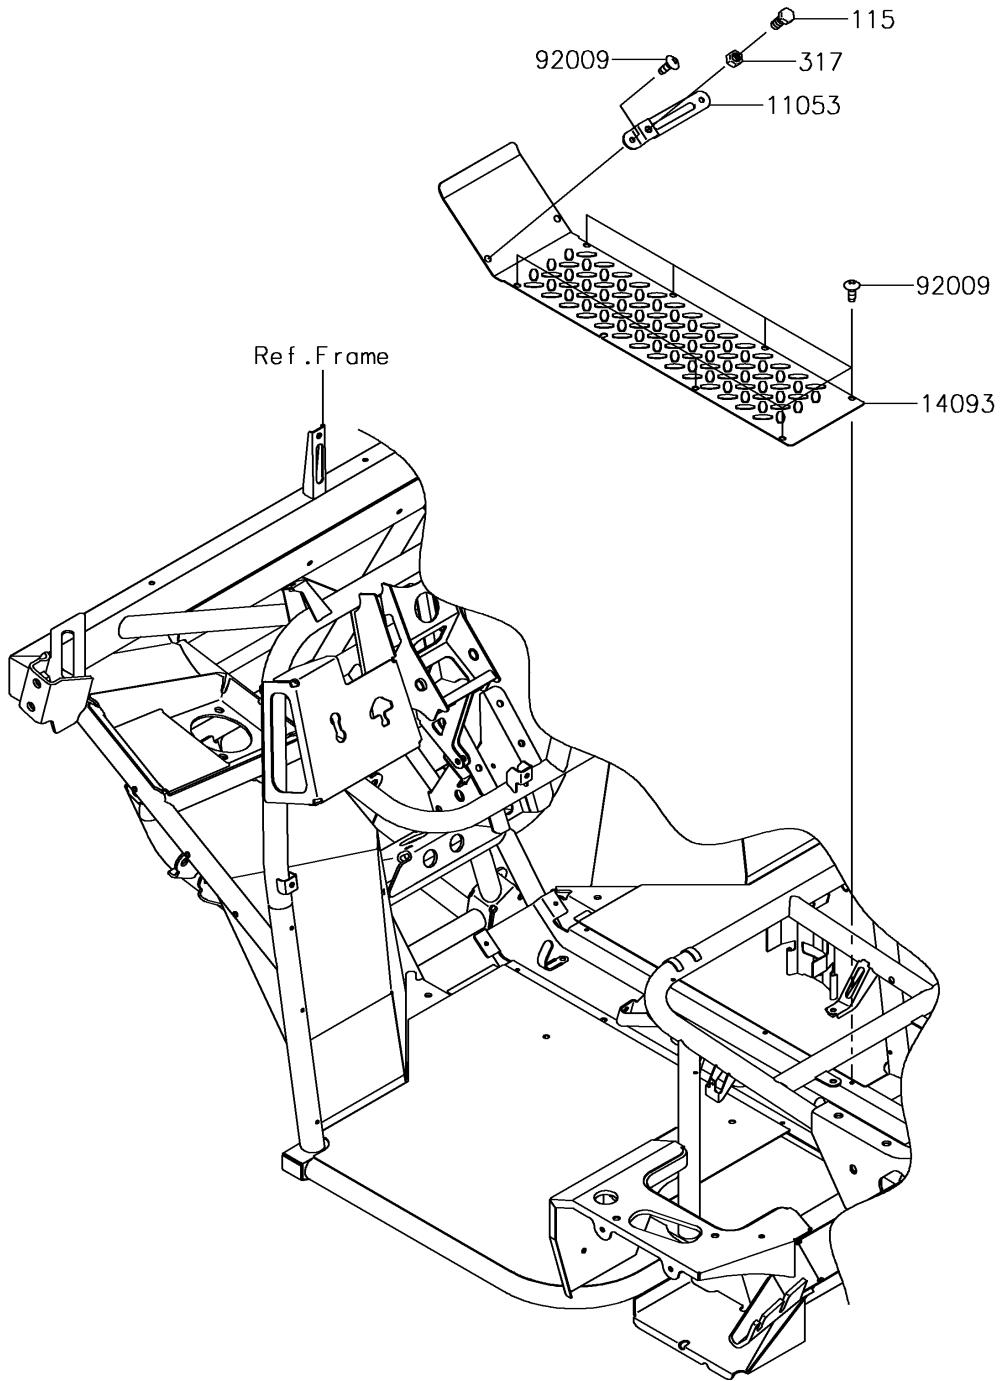

2017 Mule SX PARTS DIAGRAM

Engine Mount

F2122

2017 Mule SX PARTS LIST

Engine Mount

ITEM NAME	PART NUMBER	QUANTITY
BRACKET,THROTTLE LEVER (Ref # 11053)	11053-1670	1
COVER,FLOOR,CNT (Ref # 14093)	14093-0469	1
SCREW,TAPPING,6X16 (Ref # 92009)	92009-1166	9
BOLT-SMALL-UPSET,8X20 (Ref # 115)	115BA0820	1
NUT-HEX-SMALL,8MM (Ref # 317)	317BA0800	1