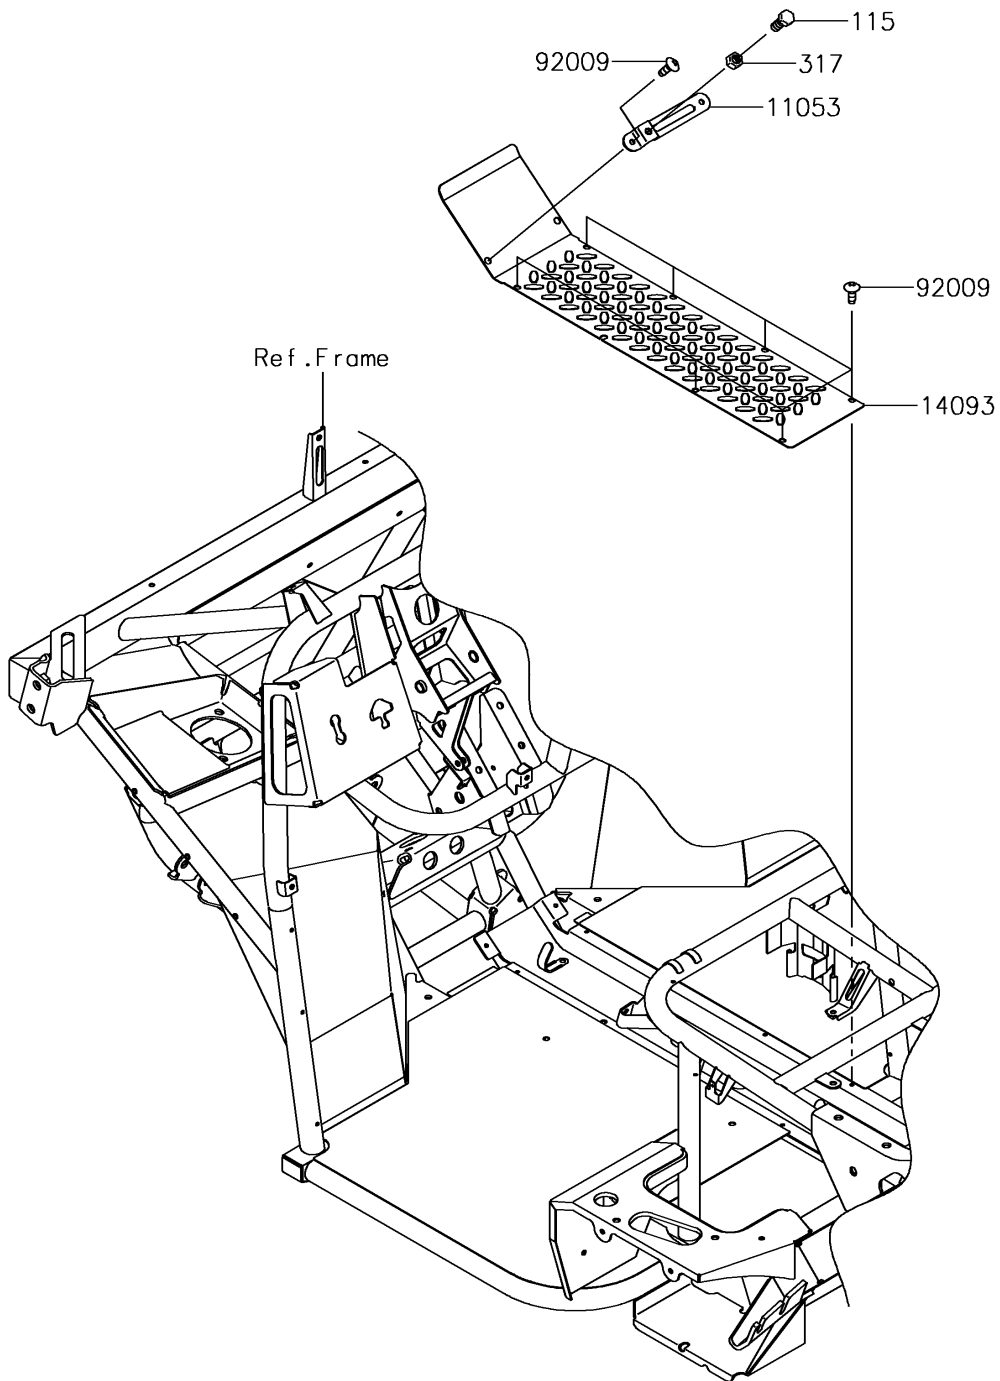

# 2018 MULE SX™ PARTS DIAGRAM

Engine Mount

F2122

## 2018 MULE SX™ PARTS LIST

### Engine Mount

ITEM NAME	PART NUMBER	QUANTITY
BRACKET,THROTTLE LEVER (Ref # 11053)	11053-1670	1
COVER,FLOOR,CNT (Ref # 14093)	14093-0469	1
SCREW,TAPPING,6X16 (Ref # 92009)	92009-1166	9
BOLT-SMALL-UPSET,8X20 (Ref # 115)	115BA0820	1
NUT-HEX-SMALL,8MM (Ref # 317)	317BA0800	1