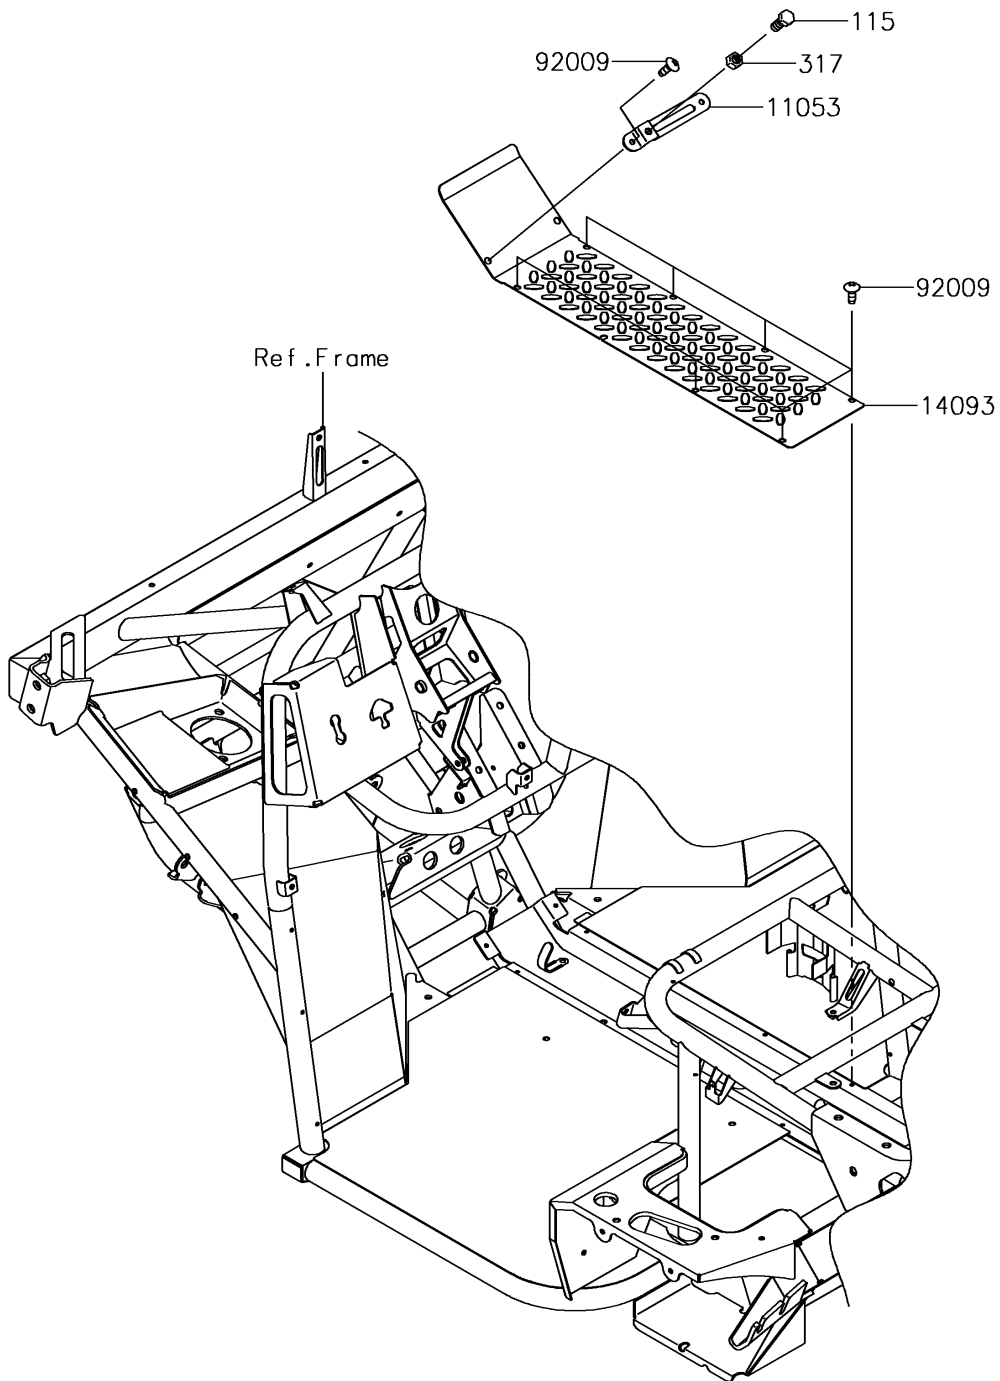

2019 MULE SX™ PARTS DIAGRAM

Engine Mount

F2122

2019 MULE SX™ PARTS LIST

Engine Mount

ITEM NAME	PART NUMBER	QUANTITY
BRACKET,THROTTLE LEVER (Ref # 11053)	11053-1670	1
COVER,FLOOR,CNT (Ref # 14093)	14093-0469	1
SCREW,TAPPING,6X16 (Ref # 92009)	92009-1166	9
BOLT-SMALL-UPSET,8X20 (Ref # 115)	115BA0820	1
NUT-HEX-SMALL,8MM (Ref # 317)	317BA0800	1