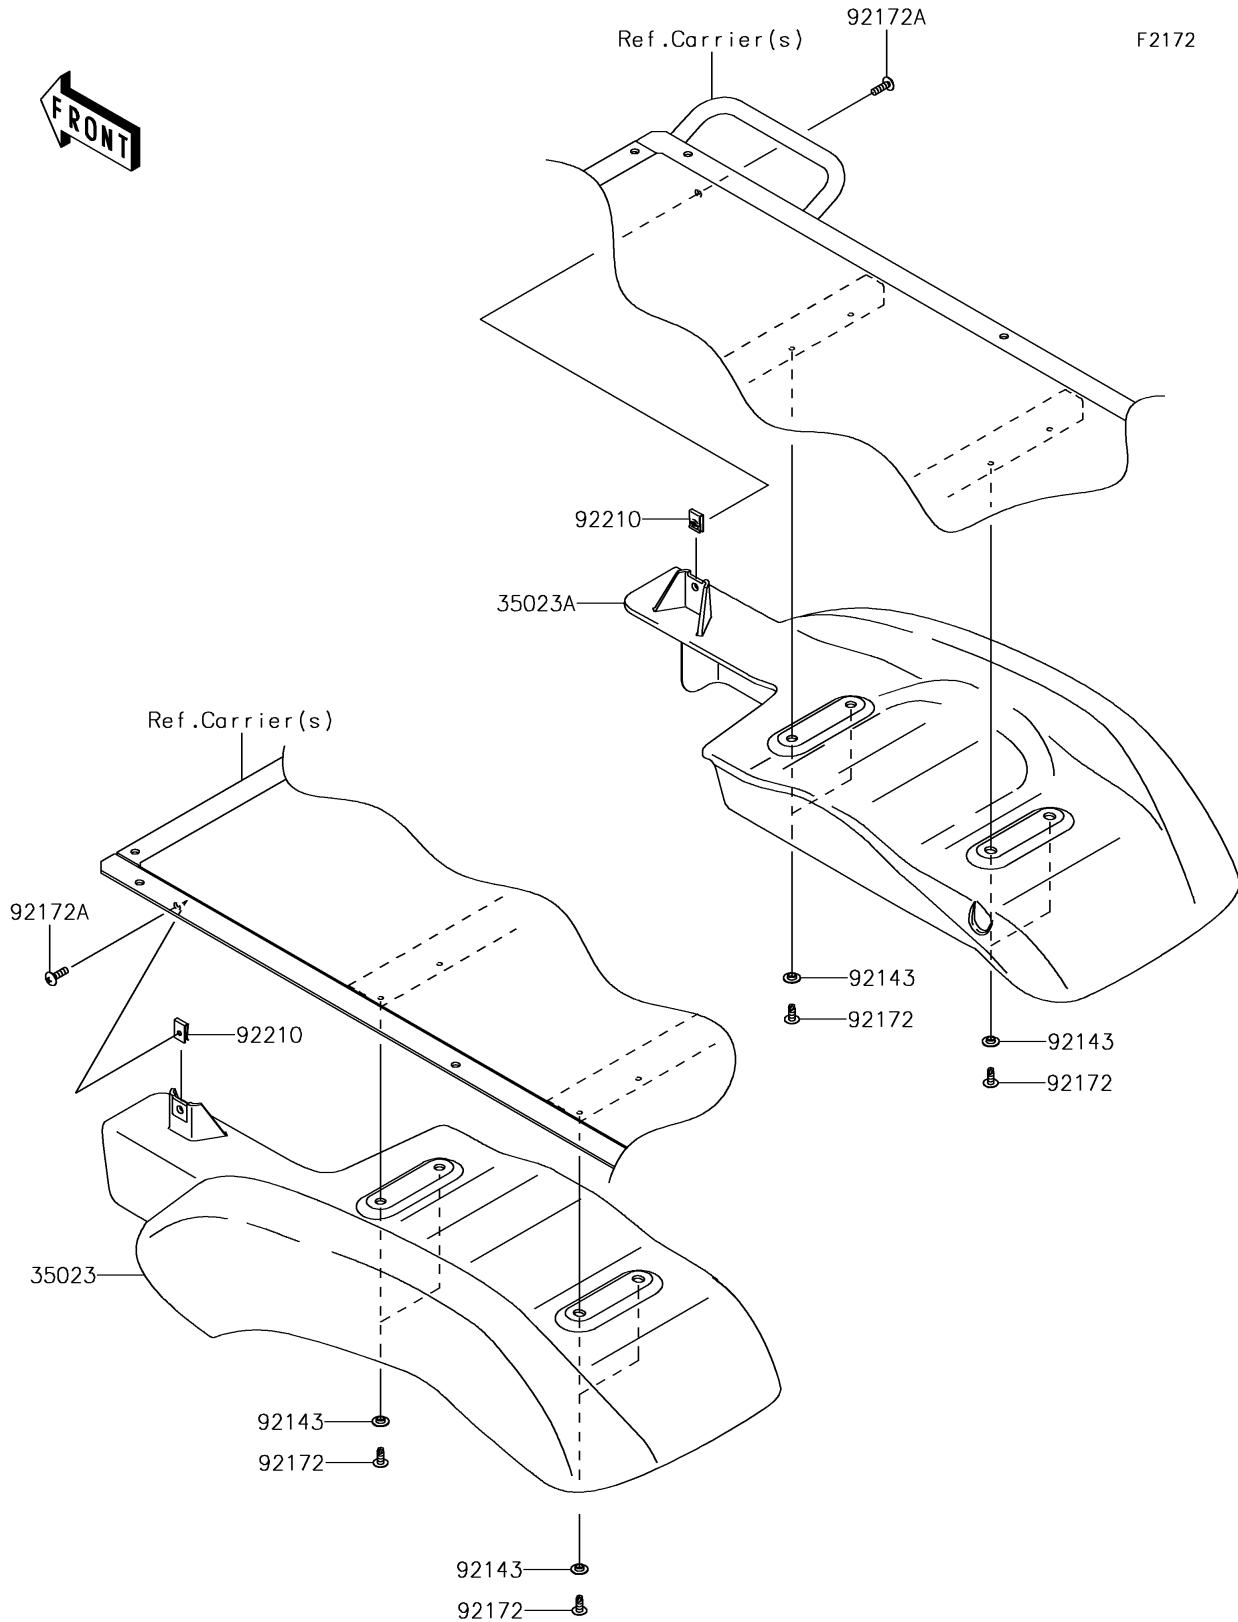

2019 MULE SX™ PARTS DIAGRAM

Rear Fender(s)

2019 MULE SX™ PARTS LIST

Rear Fender(s)

ITEM NAME	PART NUMBER	QUANTITY
FENDER-REAR,LH,F.BLACK (Ref # 35023)	35023-0045-6Z	1
FENDER-REAR,RH,F.BLACK (Ref # 35023A)	35023-0046-6Z	1
COLLAR (Ref # 92143)	92143-1087	8
SCREW,TAPPING,6X16 (Ref # 92172)	92172-0739	8
SCREW,TAPPING,6X20 (Ref # 92172A)	92172-0883	2
NUT,LEAF SPRING,6MM (Ref # 92210)	92210-0624	2