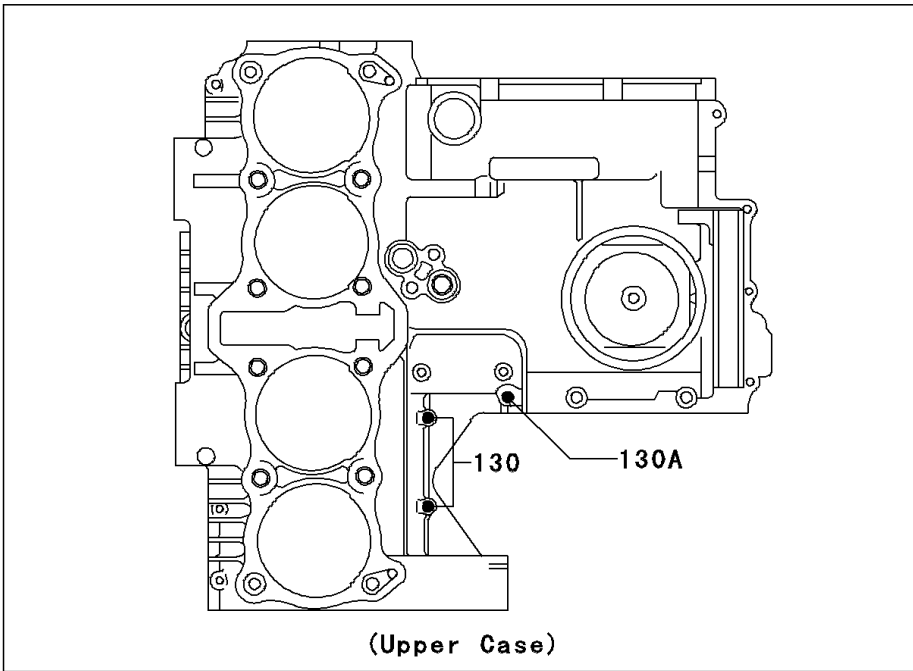

2003 Police 1000 PARTS DIAGRAM

Crankcase Bolt Pattern

E1412

2003 Police 1000 PARTS LIST

Crankcase Bolt Pattern

ITEM NAME	PART NUMBER	QUANTITY
BOLT-FLANGED (Ref # 130)	130Y0640	9
BOLT-FLANGED (Ref # 130A)	130Y0650	1
BOLT-FLANGED (Ref # 130B)	130Y0695	1