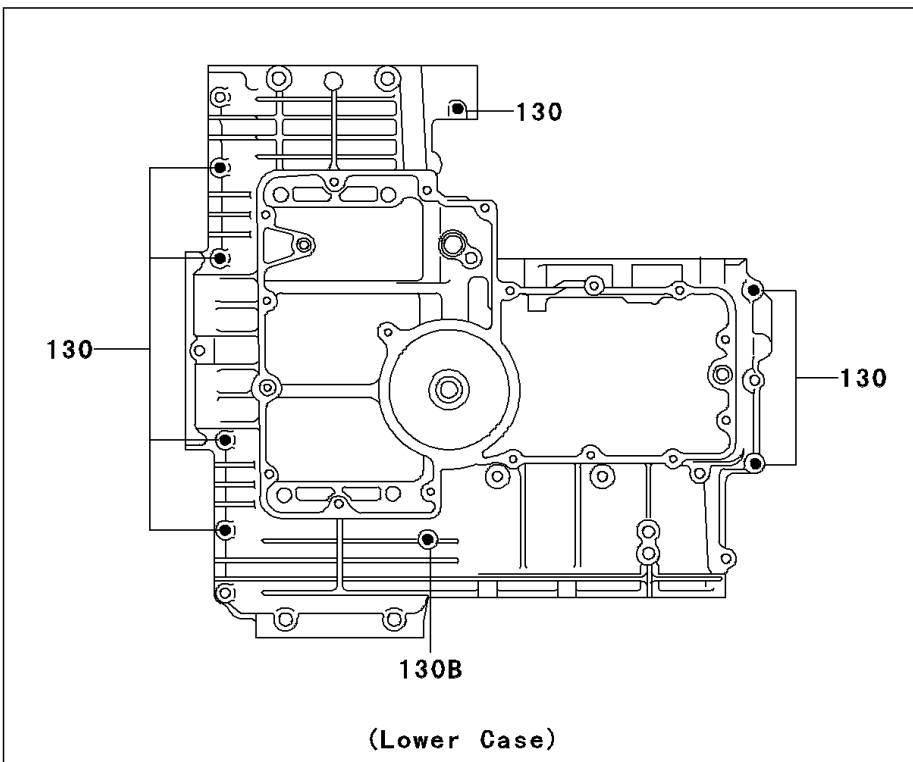

2003 Police 1000 PARTS DIAGRAM

Crankcase Bolt Pattern

E1412

2003 Police 1000 PARTS LIST

Crankcase Bolt Pattern

ITEM NAME	PART NUMBER	QUANTITY
BOLT-FLANGED (Ref # 130)	130Y0640	9
BOLT-FLANGED (Ref # 130A)	130Y0650	1
BOLT-FLANGED (Ref # 130B)	130Y0695	1