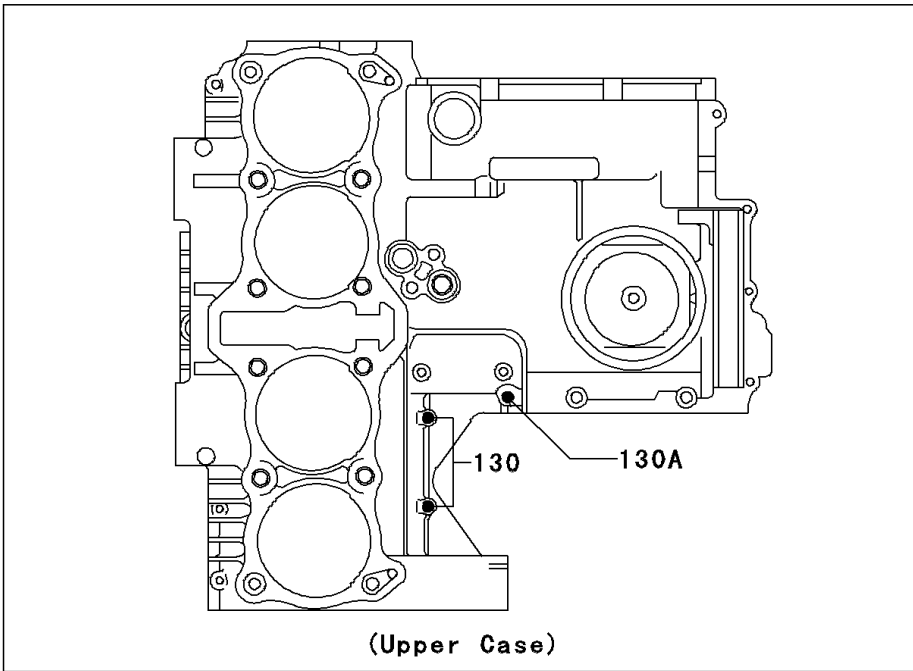

2005 Police 1000 PARTS DIAGRAM

Crankcase Bolt Pattern

E1412

2005 Police 1000 PARTS LIST

Crankcase Bolt Pattern

ITEM NAME	PART NUMBER	QUANTITY
BOLT-FLANGED (Ref # 130)	130Y0640	9
BOLT-FLANGED (Ref # 130A)	130Y0650	1
BOLT-FLANGED (Ref # 130B)	130Y0695	1