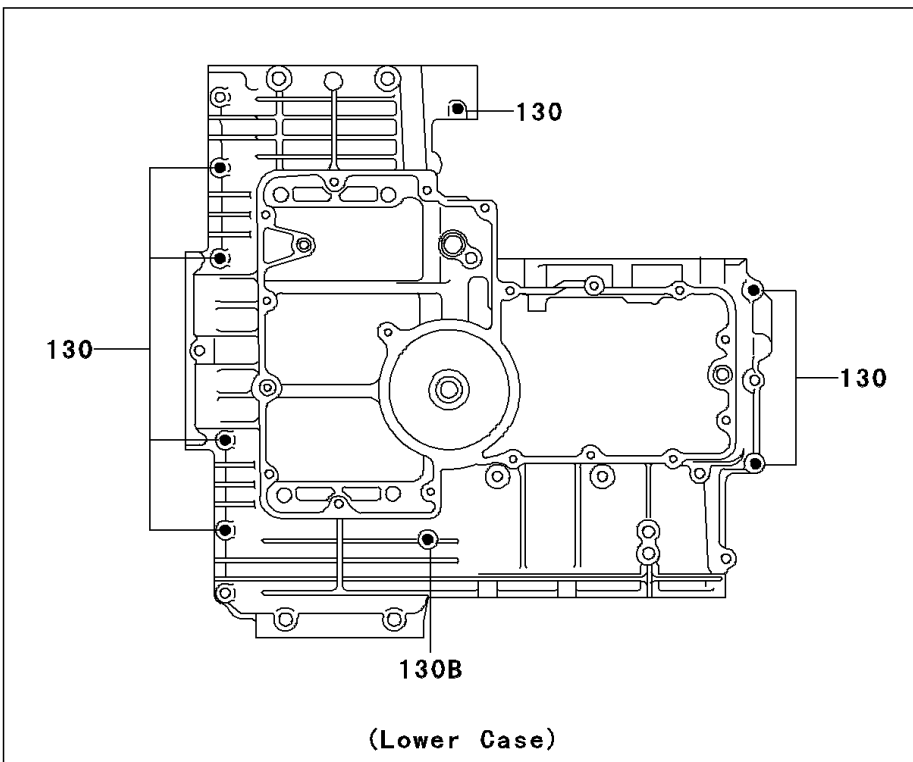

2005 Police 1000 PARTS DIAGRAM

Crankcase Bolt Pattern

E1412

2005 Police 1000 PARTS LIST

Crankcase Bolt Pattern

ITEM NAME	PART NUMBER	QUANTITY
BOLT-FLANGED (Ref # 130)	130Y0640	9
BOLT-FLANGED (Ref # 130A)	130Y0650	1
BOLT-FLANGED (Ref # 130B)	130Y0695	1