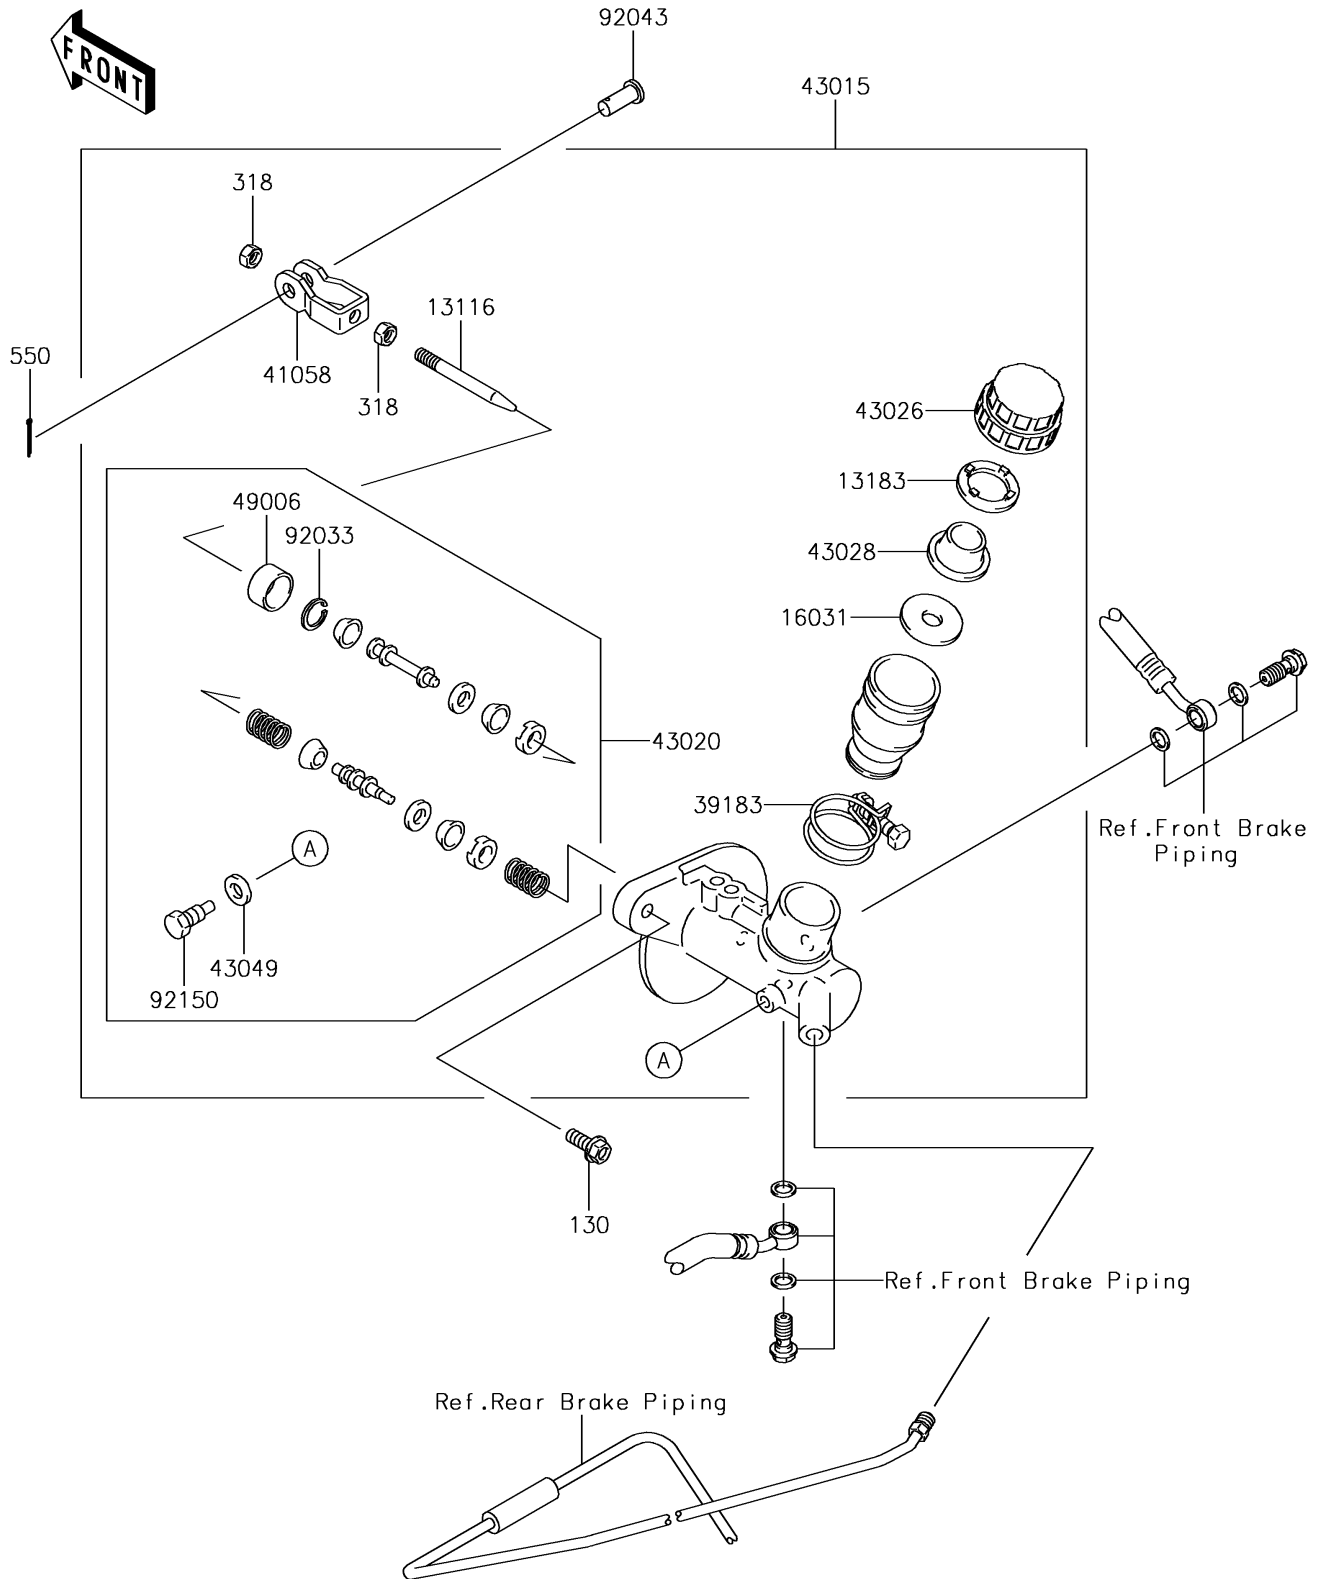

# 2019 MULE SX™ PARTS DIAGRAM

## Master Cylinder

F2261

# 2019 MULE SX™ PARTS LIST

Master Cylinder

ITEM NAME	PART NUMBER	QUANTITY
-----------	-------------	----------