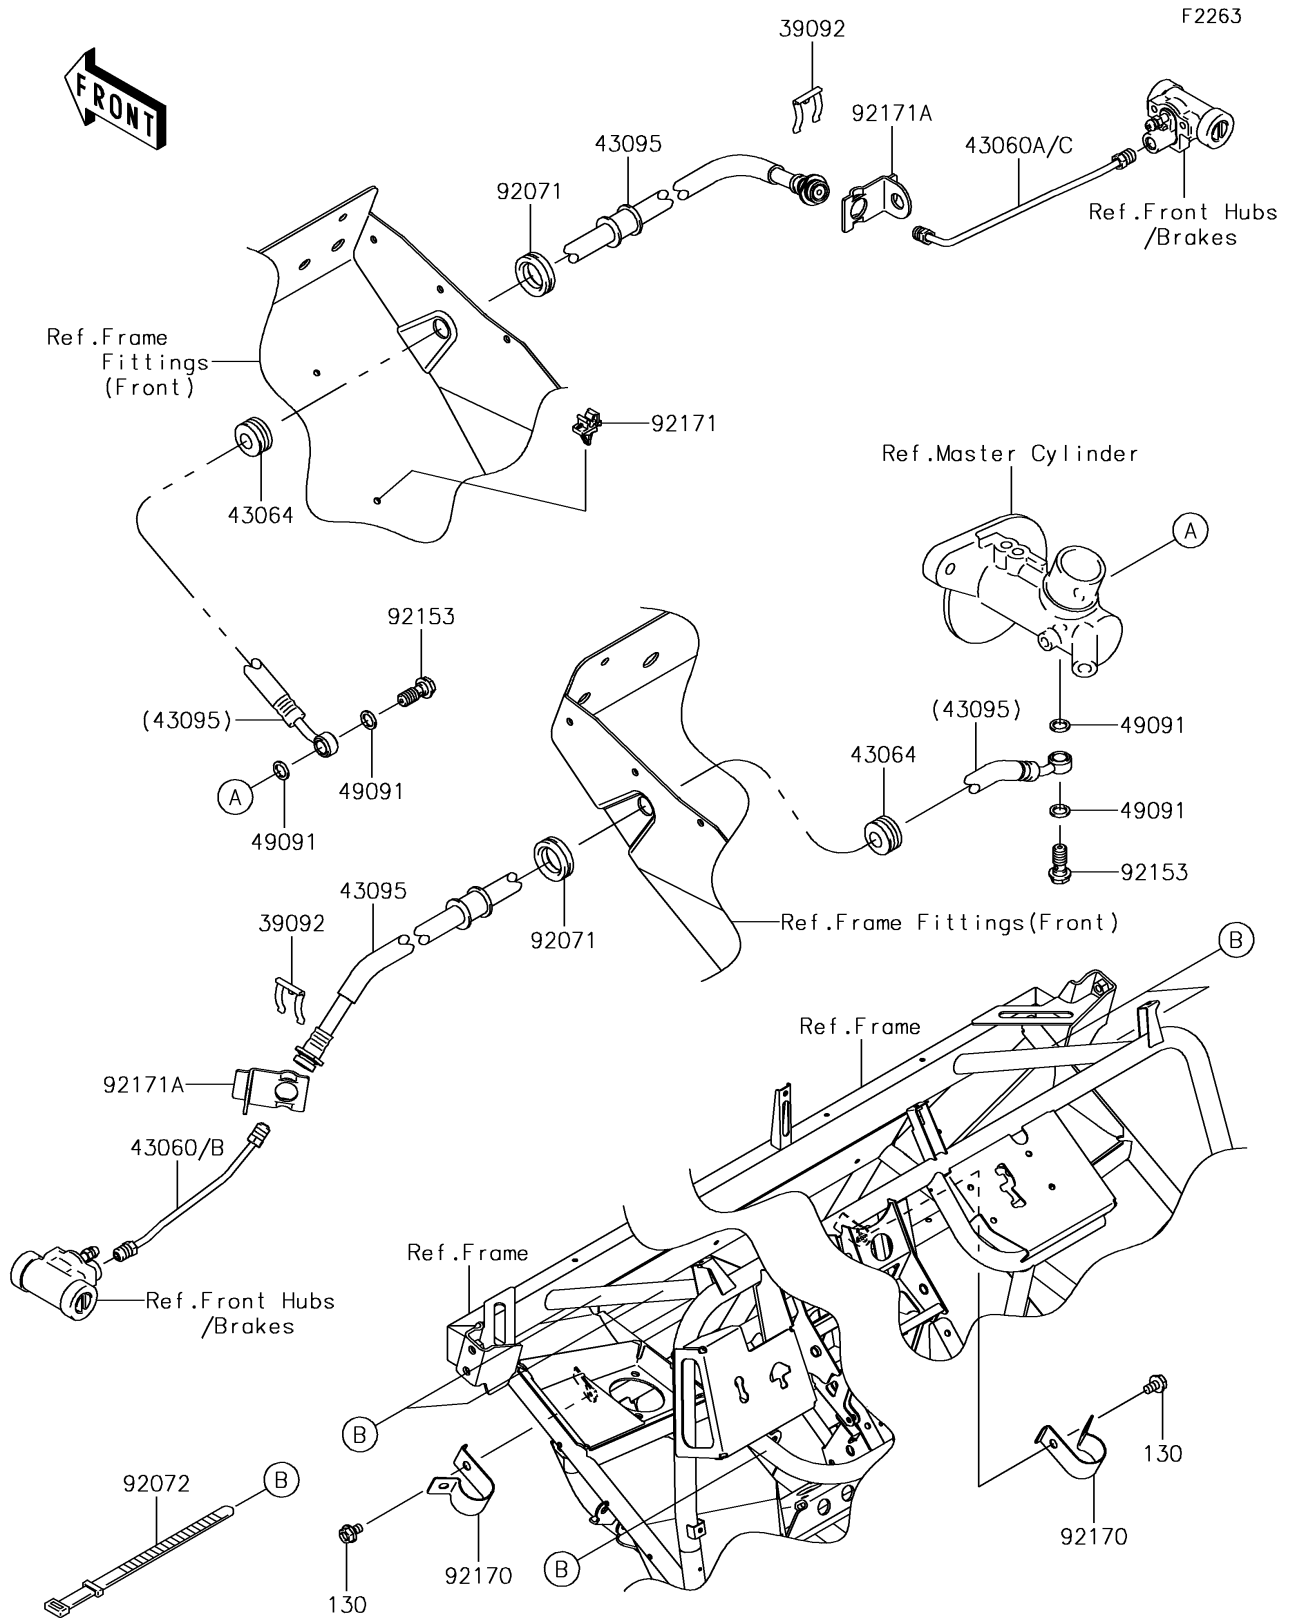

2018 MULE SX™ PARTS DIAGRAM

Front Brake Piping

2018 MULE SX™ PARTS LIST

Front Brake Piping

ITEM NAME	PART NUMBER	QUANTITY
-----------	-------------	----------