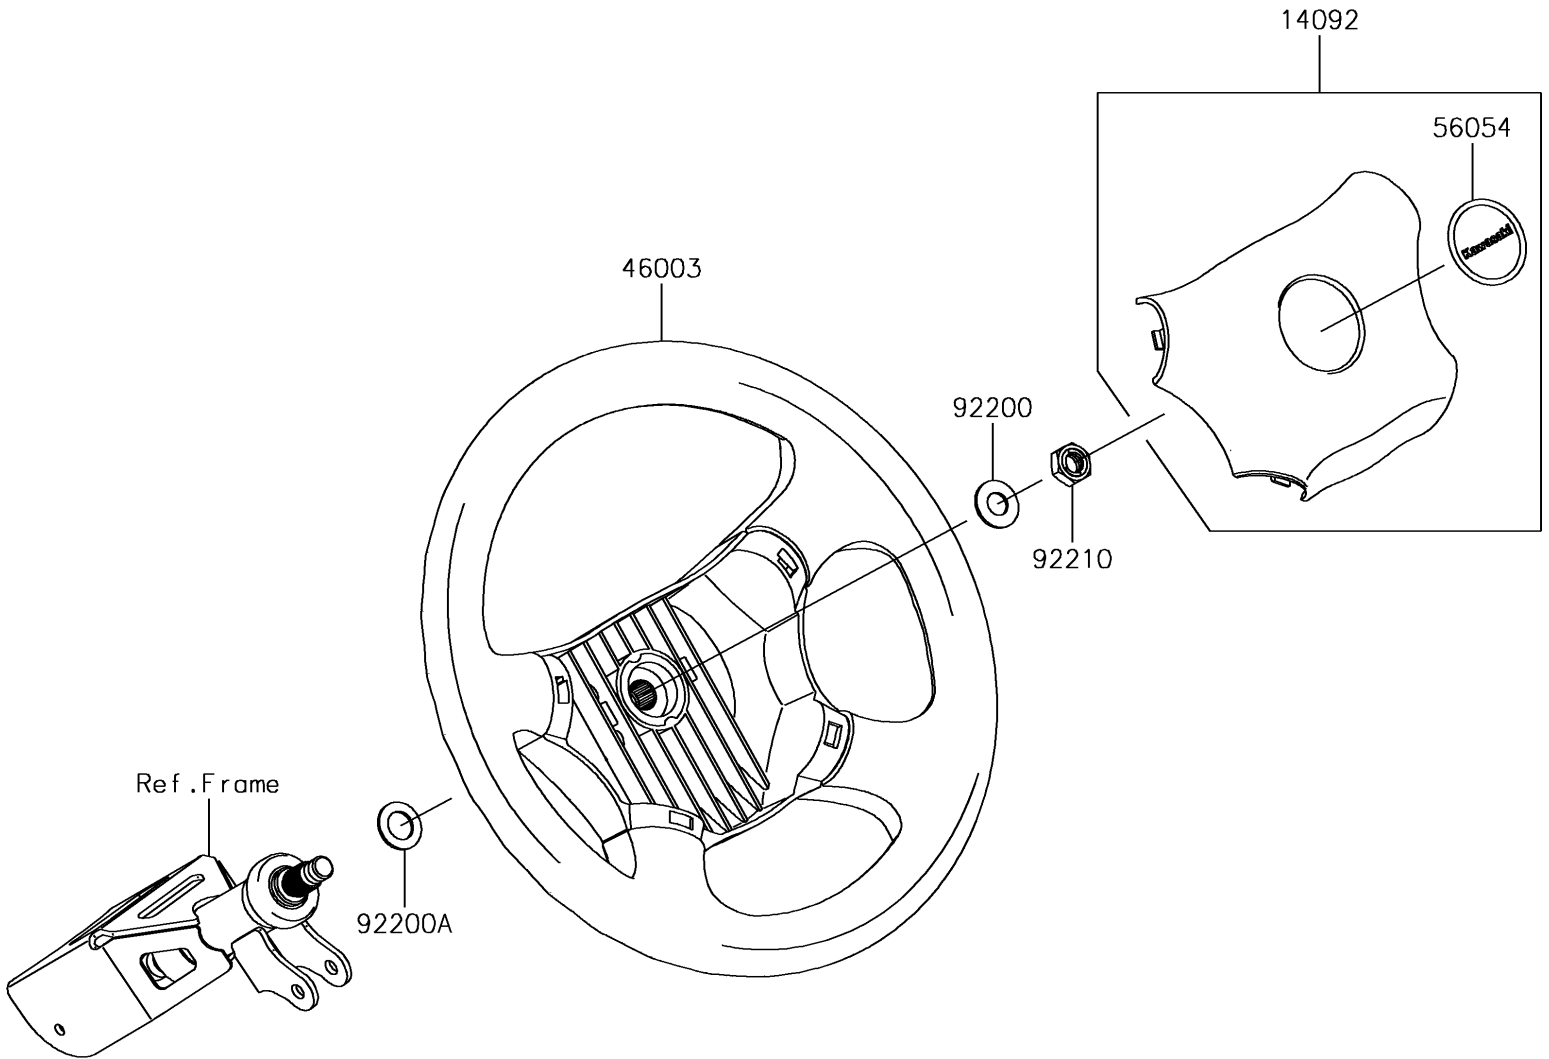

2017 Mule SX PARTS DIAGRAM

Steering Wheel

F2311

2017 Mule SX PARTS LIST

Steering Wheel

ITEM NAME	PART NUMBER	QUANTITY
COVER,HORN SWITCH (Ref # 14092)	14092-1029	1
HANDLE (Ref # 46003)	46003-0595	1
MARK,CENTER LOGO,KAWASAKI (Ref # 56054)	56054-1188	1
WASHER,12.1X25X1.6 (Ref # 92200)	92200-0455	1
WASHER,15X25X1.6 (Ref # 92200A)	92200-0460	1
NUT,LOCK,12MM (Ref # 92210)	92210-1249	1