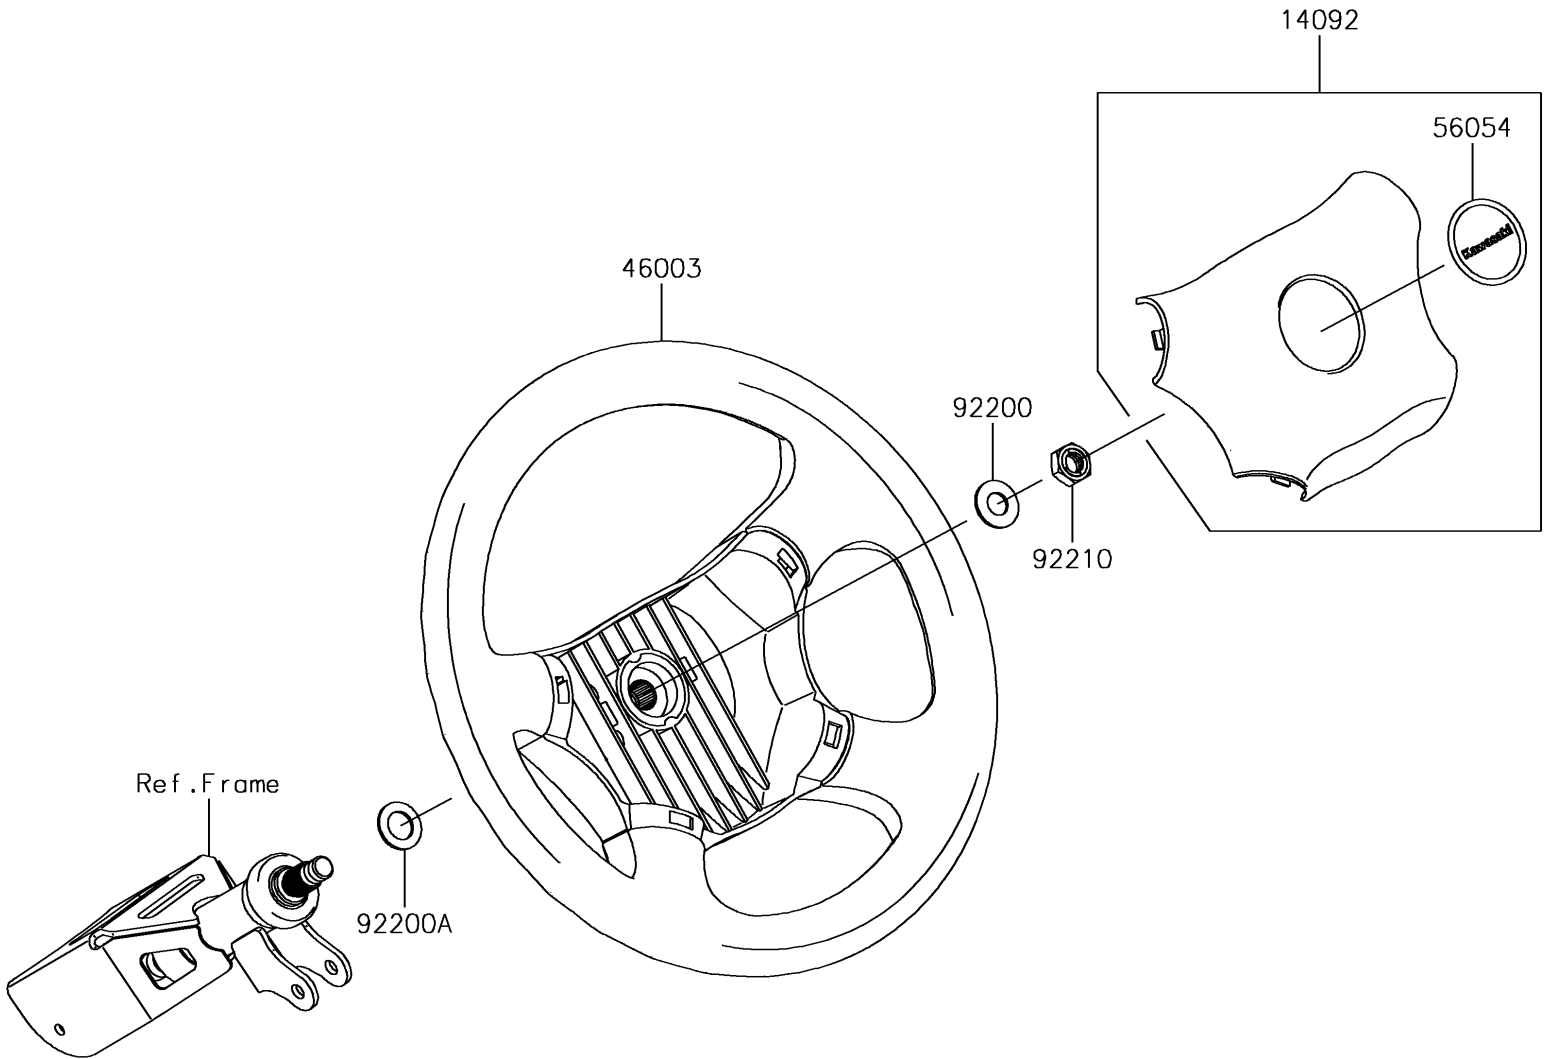

2019 MULE SX™ PARTS DIAGRAM

Steering Wheel

F2311

2019 MULE SX™ PARTS LIST

Steering Wheel

ITEM NAME	PART NUMBER	QUANTITY
COVER,HORN SWITCH (Ref # 14092)	14092-1029	1
HANDLE (Ref # 46003)	46003-0595	1
MARK,CENTER LOGO,KAWASAKI (Ref # 56054)	56054-1188	1
WASHER,12.1X25X1.6 (Ref # 92200)	92200-0455	1
WASHER,15X25X1.6 (Ref # 92200A)	92200-0460	1
NUT,LOCK,12MM (Ref # 92210)	92210-1249	1