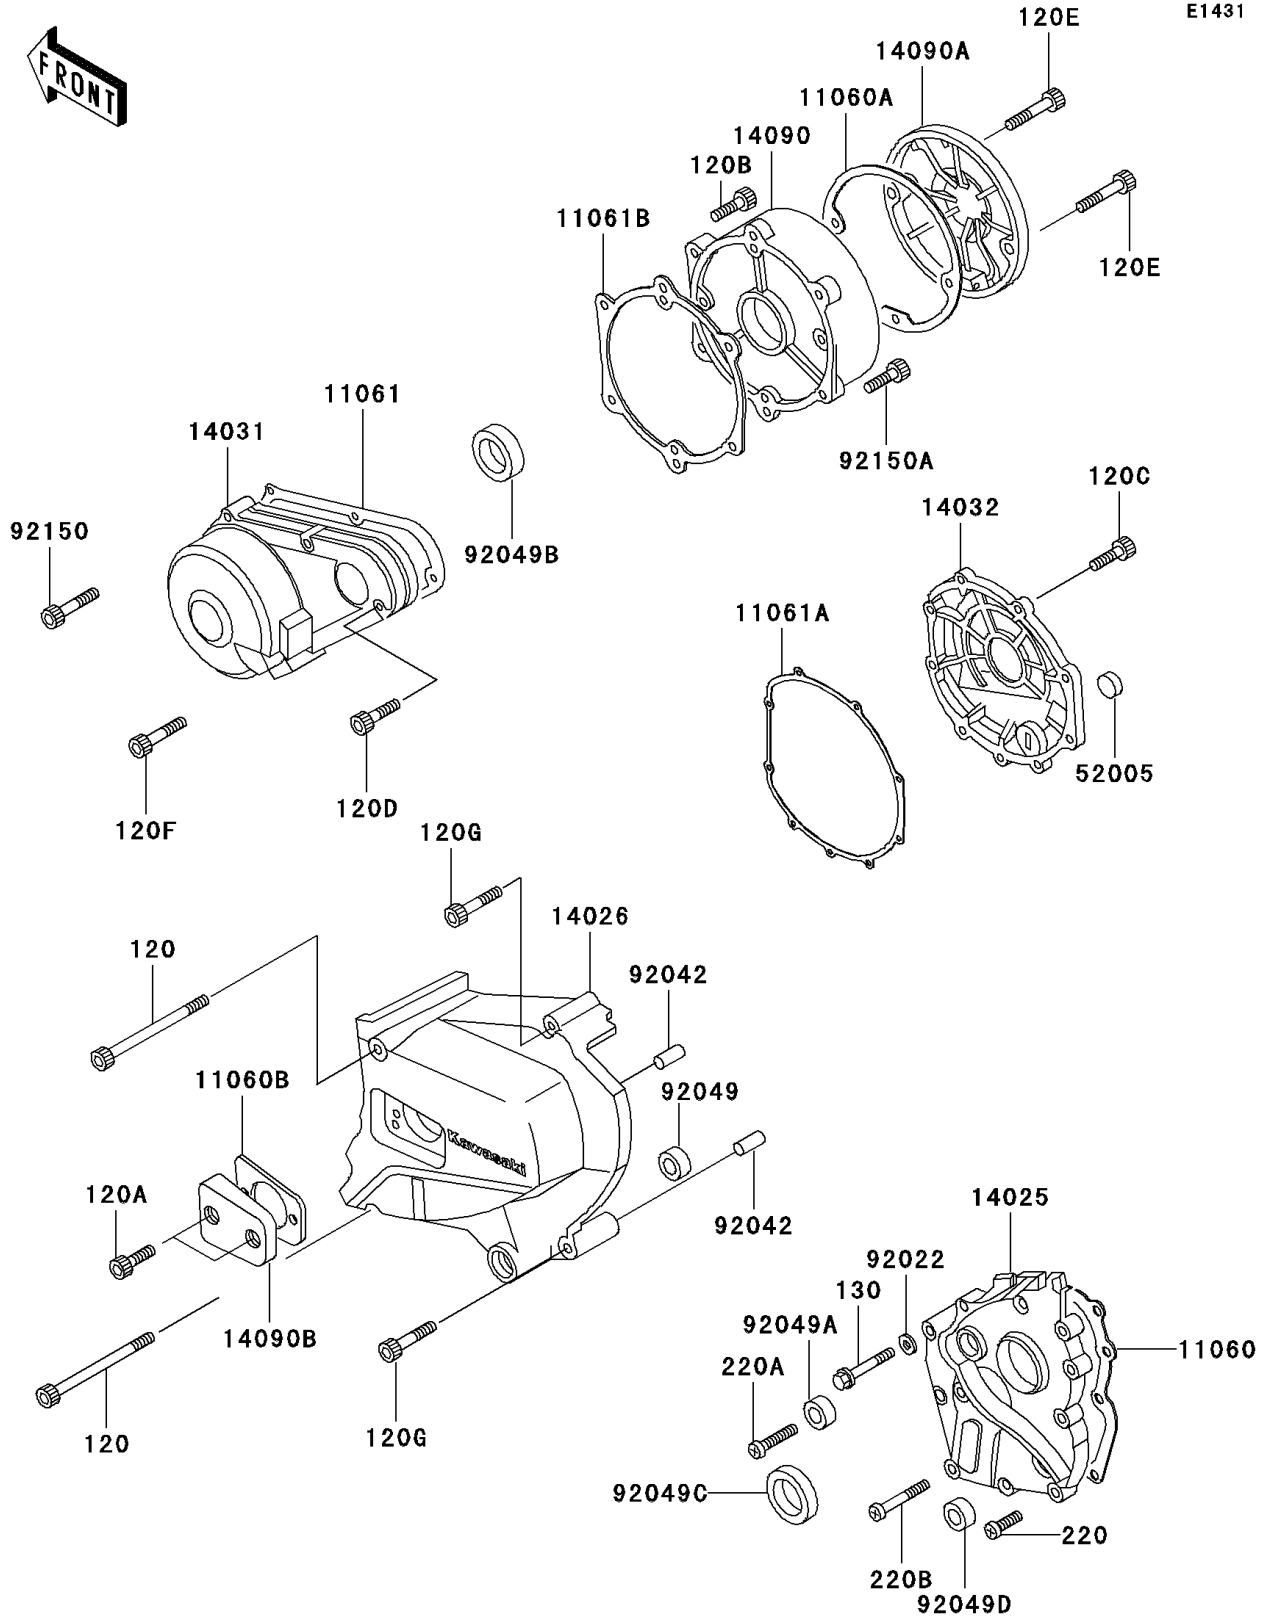

2001 Police 1000 PARTS DIAGRAM

Engine Cover(s)

E1431

2001 Police 1000 PARTS LIST

Engine Cover(s)

ITEM NAME	PART NUMBER	QUANTITY
BOLT-SOCKET (Ref # 120)	120Z06125	2
BOLT-SOCKET (Ref # 120A)	120Z0614	2
BOLT-SOCKET (Ref # 120B)	120Z0622	3
BOLT-SOCKET (Ref # 120C)	120Z0625	9
BOLT-SOCKET (Ref # 120D)	120Z0630	6
BOLT-SOCKET (Ref # 120E)	120Z0635	2
BOLT-SOCKET (Ref # 120F)	120Z0640	1
BOLT-SOCKET (Ref # 120G)	120Z0670	2
BOLT-FLANGED,6X55 (Ref # 130)	130G0655	1
SCREW-PAN-CROS,6X20 (Ref # 220)	220B0620	6
SCREW-PAN-CROS,6X28 (Ref # 220A)	220B0628	1
SCREW-PAN-CROS,6X40 (Ref # 220B)	220B0640	2
GASKET,TRANSMISSION COVER (Ref # 11060)	11060-1069	1
GASKET,PULSING COIL COVER (Ref # 11060A)	11060-1072	1
GASKET,CLUTCH ADJUSTING COVER (Ref # 11060B)	11060-1073	1
GASKET,GENERATOR COVER (Ref # 11061)	11061-1082	1
GASKET,CLUTCH COVER (Ref # 11061A)	11061-1126	1
GASKET,RH ENGINE COVER (Ref # 11061B)	11061-1129	1
COVER,TRANSMISSION (Ref # 14025)	14025-1240	1
COVER-CHAIN (Ref # 14026)	14026-1202	1
COVER-GENERATOR (Ref # 14031)	14031-1292	1
COVER-CLUTCH (Ref # 14032)	14032-1375	1
COVER,ENGINE COVER (Ref # 14090)	14090-1420	1
COVER,PULSING COIL (Ref # 14090A)	14090-1421	1
COVER,CLUTCH RELEASE (Ref # 14090B)	14090-1422	1
GAUGE,OIL LEVEL (Ref # 52005)	52005-1009	1
WASHER,6.1X12X1 (Ref # 92022)	92022-077	1
PIN,DOWEL,6.3X8X14 (Ref # 92042)	92042-007	2
SEAL-OIL,CLUTCH RELEASE (Ref # 92049)	92049-1003	1

2001 Police 1000 PARTS LIST

Engine Cover(s)

ITEM NAME	PART NUMBER	QUANTITY
SEAL-OIL,SD-8187 (Ref # 92049A)	92049-1017	1
SEAL-OIL,SC32487 (Ref # 92049B)	92049-1033	1
SEAL-OIL (Ref # 92049C)	92049-1567	1
SEAL-OIL,TRANSMISSION COVER (Ref # 92049D)	92049-1597	1
BOLT,SOCKET,6X40 (Ref # 92150)	92150-1653	1
BOLT,SOCKET,6X22 (Ref # 92150A)	92150-1654	3